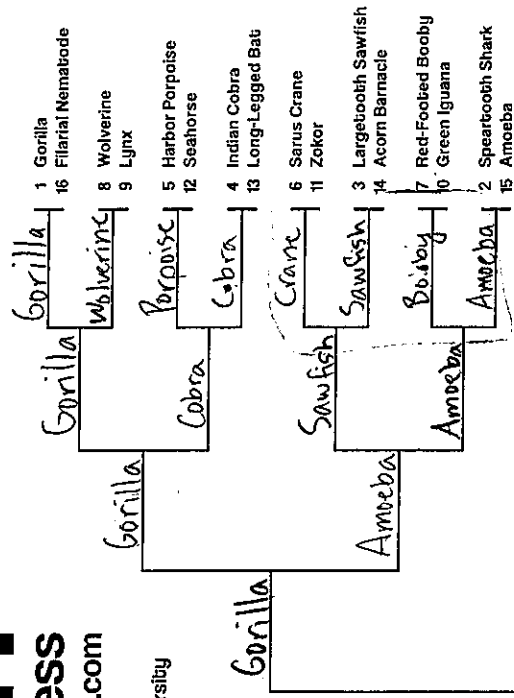

Kaiden Biggs
Your Name Goes Here

2020 March Mammal Madness

mammalsuck.blogspot.com

MMM created and directed by
Prof Katie Hinde, Arizona State University
v1.06 Eng Bracket design by Will Nickleg

Double Trouble

Anthropocene

Cats-ish vs. Dogs-ish

0	WILD CARD	1 Points / 1
	ROUND 1	1 Point Each / 32
	ROUND 2	2 Points Each / 32
	ROUND 3	3 Points Each / 24
	ROUND 4	5 Points Each / 20
	ROUND 5	8 Points Each / 16
	CHAMPION	13 Points / 13
	Total	/ 138 max