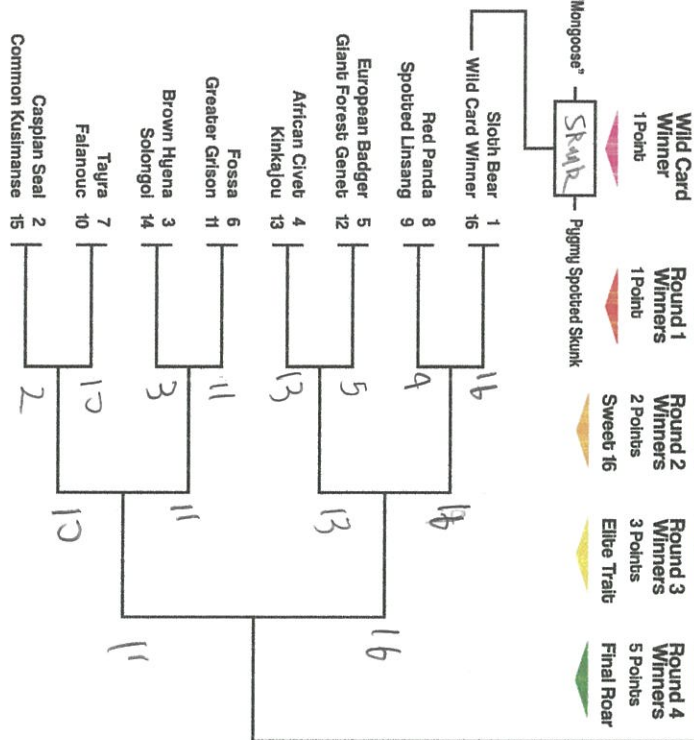

Cats-ish vs. Dogs-ish

AnthroSCENE

Double Trouble