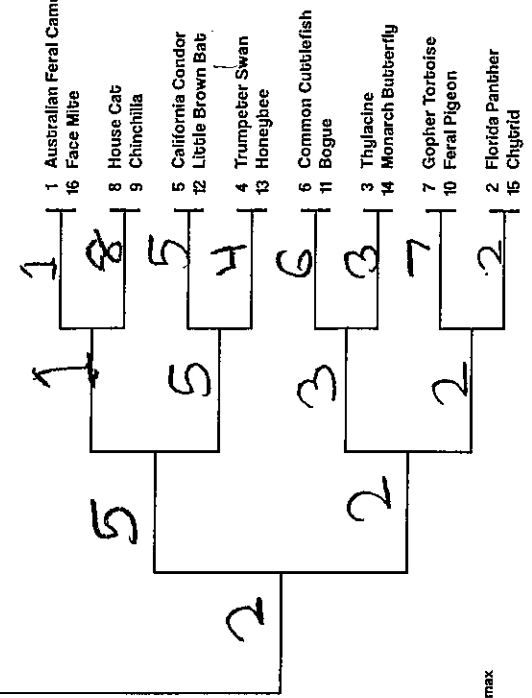

Anthroposcene

0	WILD CARD	1 Point / 1
	ROUND 1	1 Point Each / 32
	ROUND 2	2 Points Each / 32
	ROUND 3	3 Points Each / 24
	ROUND 4	5 Points Each / 20
	ROUND 5	8 Points Each / 16
	CHAMPION	13 Points / 13
	Total	/ 135 max