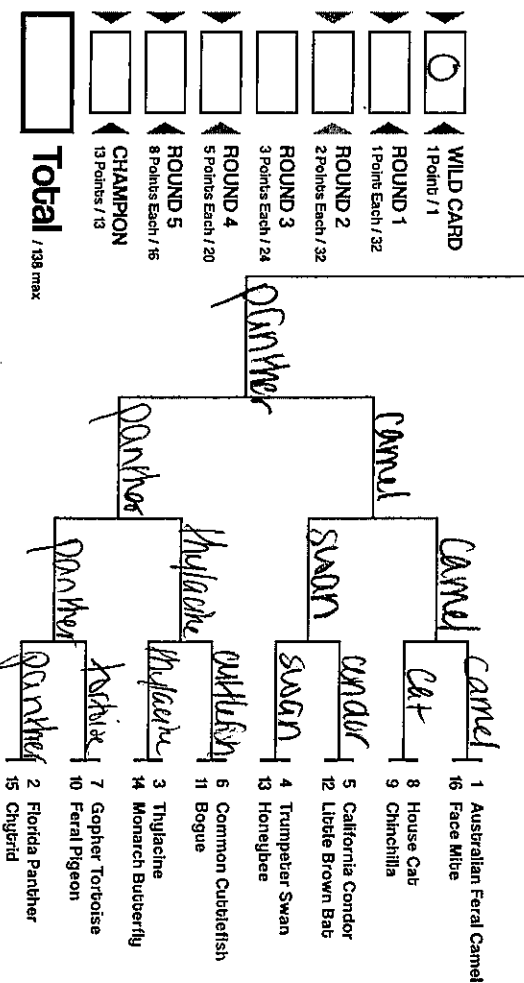

Cats-ish vs. Dogs-ish

AnthroPOSCENE

Double Trouble