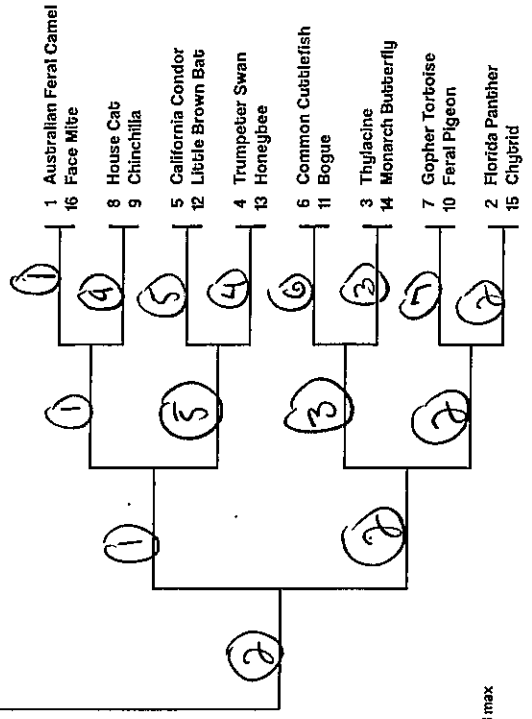

Anthroposcene

Tiny Terrors

Granddier's "Mongoose" vs. Pigmy Spotted Skunk