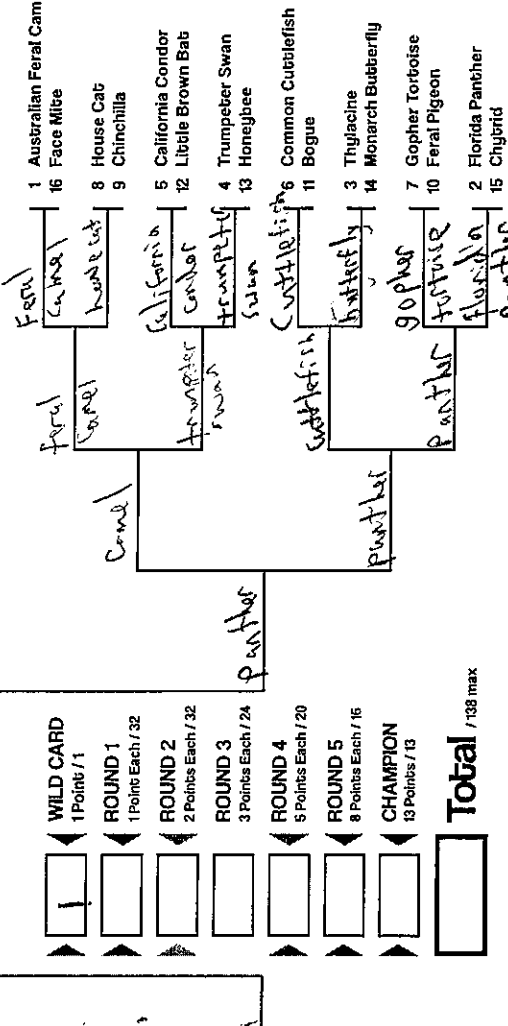

Dylan Vanderpool
Your Name Goes Here

2020 March Mammal Madness

mammalsuck.blogspot.com

MMM created and directed by
Prof Kabie Hinde, Arizona State University
v1_05ng Bracket design by Will Niciday

Tiny Terrors

Cats-ish vs. Dogs-ish

Double Trouble

Anthroposcene

WILD CARD	1 Point / 1
ROUND 1	1 Point Each / 32
ROUND 2	2 Points Each / 32
ROUND 3	3 Points Each / 24
ROUND 4	5 Points Each / 20
ROUND 5	8 Points Each / 16
CHAMPION	13 Points / 13
Total	/ 138 max