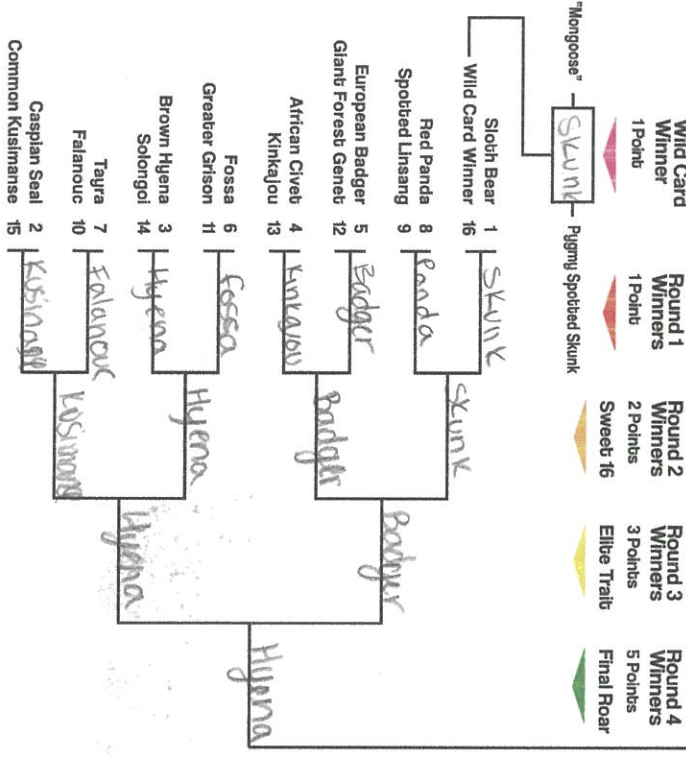

Your Name Goes Here
Lea Withers

2020 Mammal Madness

MMM created and directed by Prof Katie Hinde, Arizona State University
v1.0ing Bracket design by Will Niekirk

mammalssuck.blogspot.com

Tiny Terrors

Cats-ish vs. Dogs-ish

Double Trouble

AnthroSCENE

WILD CARD 1 Point / 1

ROUND 1 1 Point Each / 32

ROUND 2 2 Points Each / 32

ROUND 3 3 Points Each / 24

ROUND 4 5 Points Each / 20

ROUND 5 8 Points Each / 16

CHAMPION 13 Points / 13

Total / 138 max

Gabe Liffelben
Your Name Goes Here

2020 Mammal March

mammalssuck.blogspot.com
MMM created and directed by Prof Katie Hinde, Arizona State University
v1_Deng Bracketed design by Will Nickley