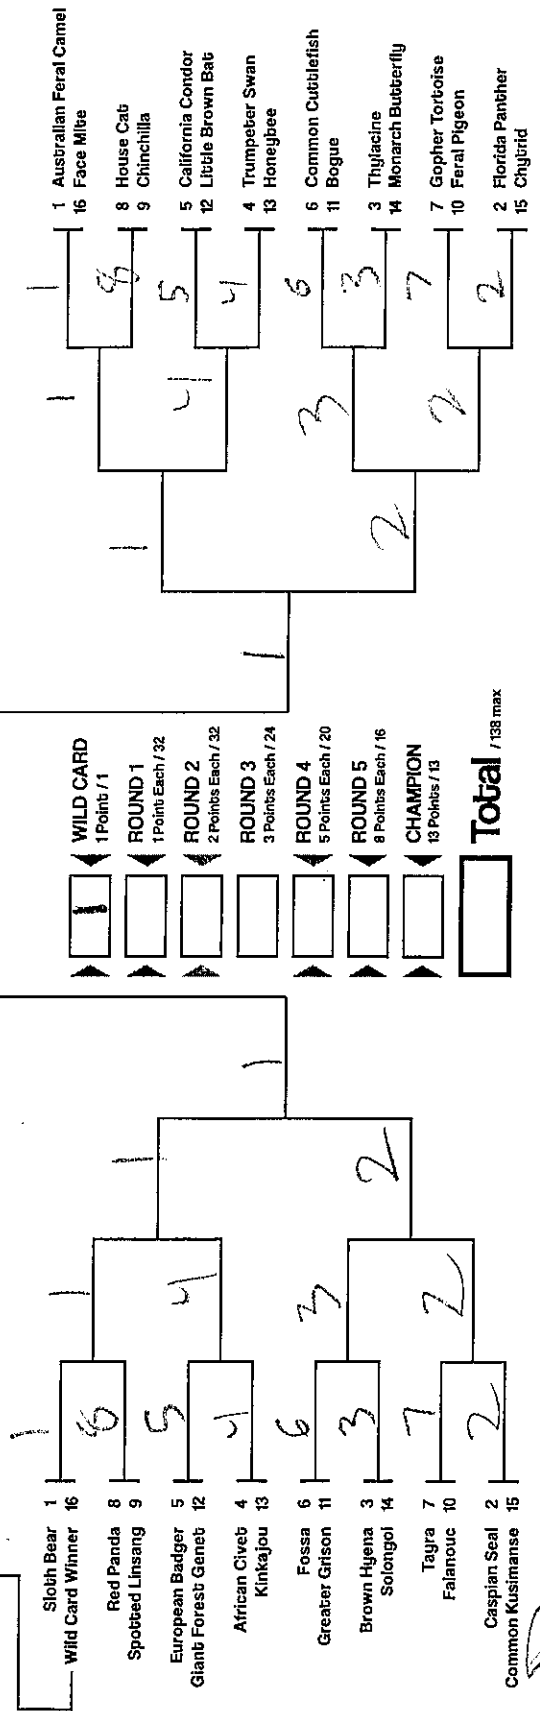

Cats-ish vs. Dogs-ish