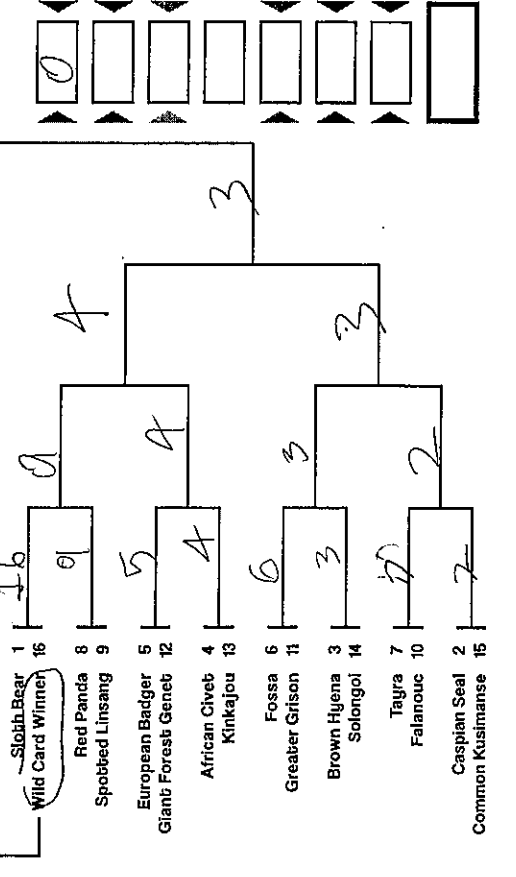

Double Trouble

Anthropocene

Tiny Terrors

Cats-ish vs. Dogs-ish

WILD CARD 1 Point / 1
 ROUND 1 1 Point Each / 32
 ROUND 2 2 Points Each / 32
 ROUND 3 3 Points Each / 24
 ROUND 4 5 Points Each / 20
 ROUND 5 8 Points Each / 16
 CHAMPION 13 Points / 13
 Total / 138 max