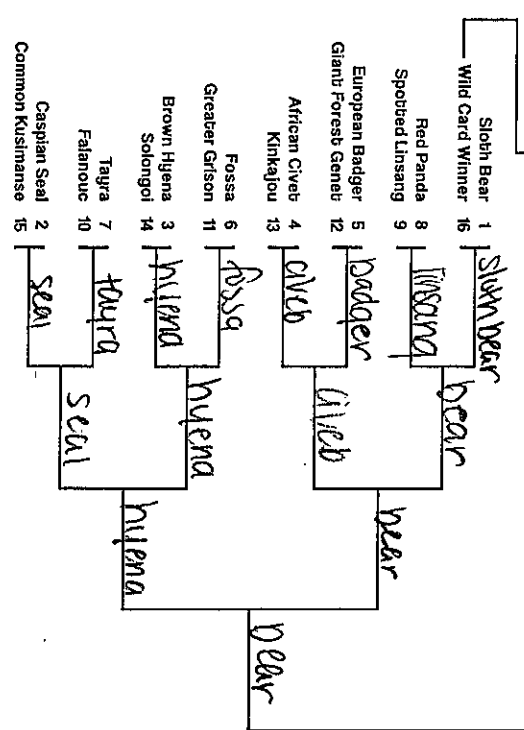

AnthroPOSCENE

Double Trouble

Sam Logan
Your Name Goes Here

2020 March Mammal Madness

mammalssuck.blogspot.com

MMM created and directed by Prof Katie Hinde, Arizona State University
v1.0 Eng Bracket design by Will Nickley