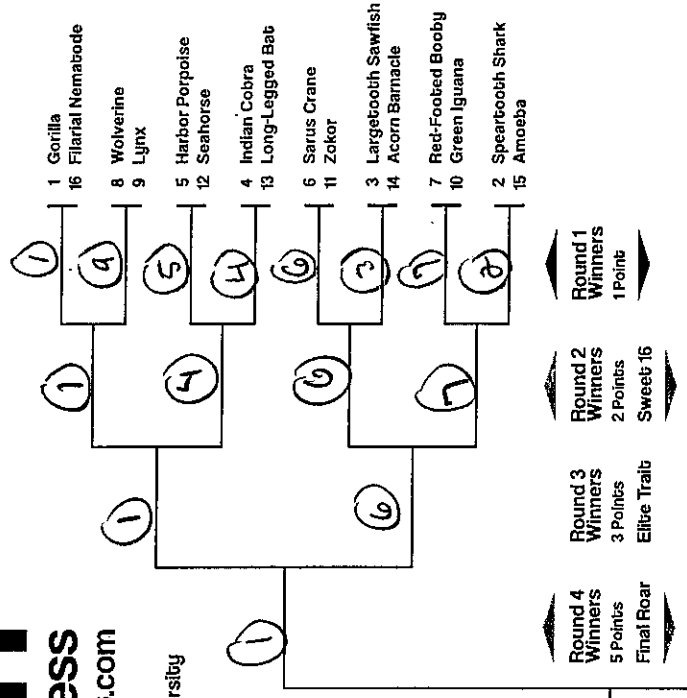

Double Trouble