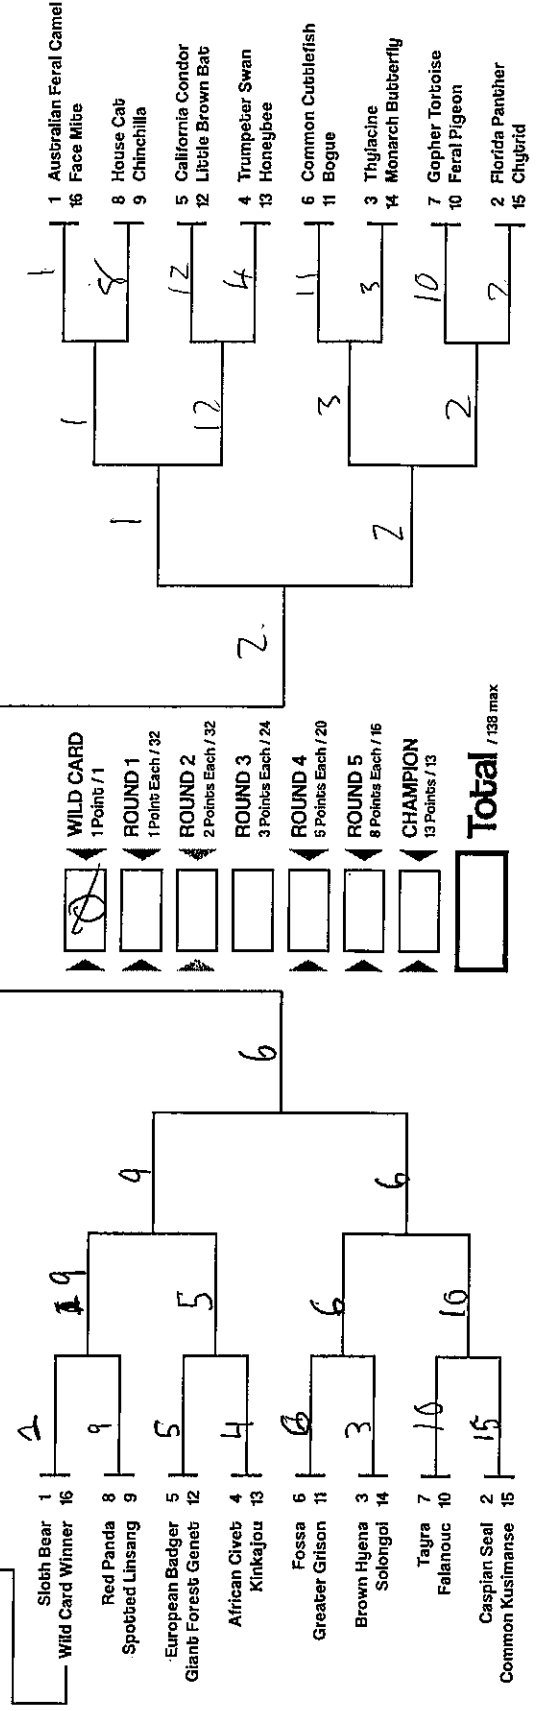

Anthroposcene