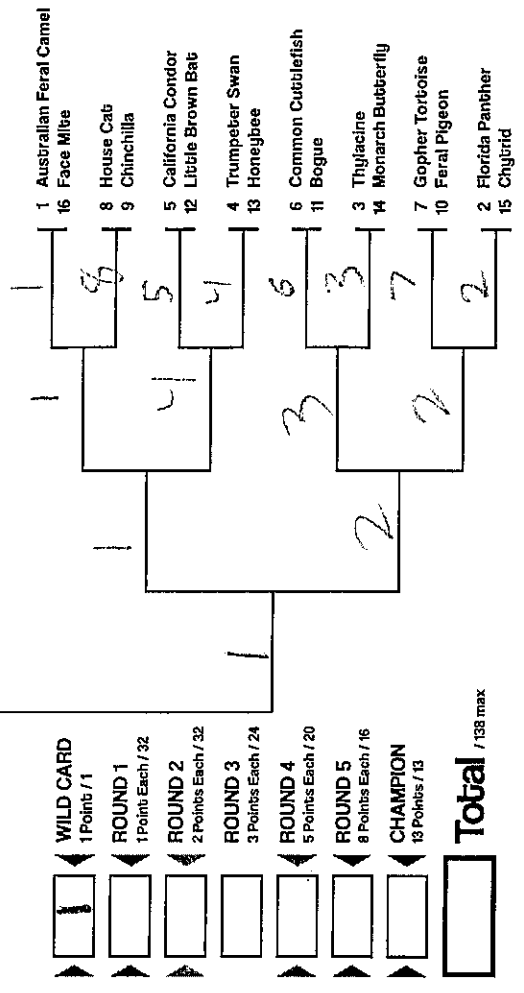

Anthroposcene