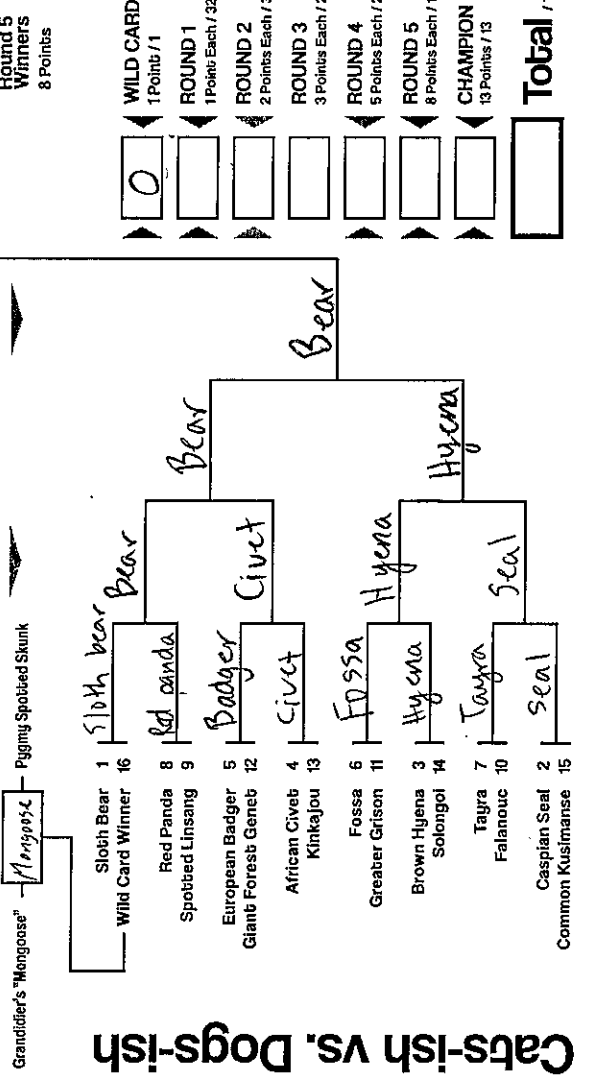

Double Trouble

Anthropocene

Cats-ish vs. Dogs-ish

| | | |
|---|--------------|--------------------|
| 0 | WILD CARD | 1 Points / 1 |
| | ROUND 1 | 1 Point Each / 32 |
| | ROUND 2 | 2 Points Each / 32 |
| | ROUND 3 | 3 Points Each / 24 |
| | ROUND 4 | 5 Points Each / 20 |
| | ROUND 5 | 8 Points Each / 16 |
| | CHAMPION | 13 Points / 13 |
| | Total | / 138 max |