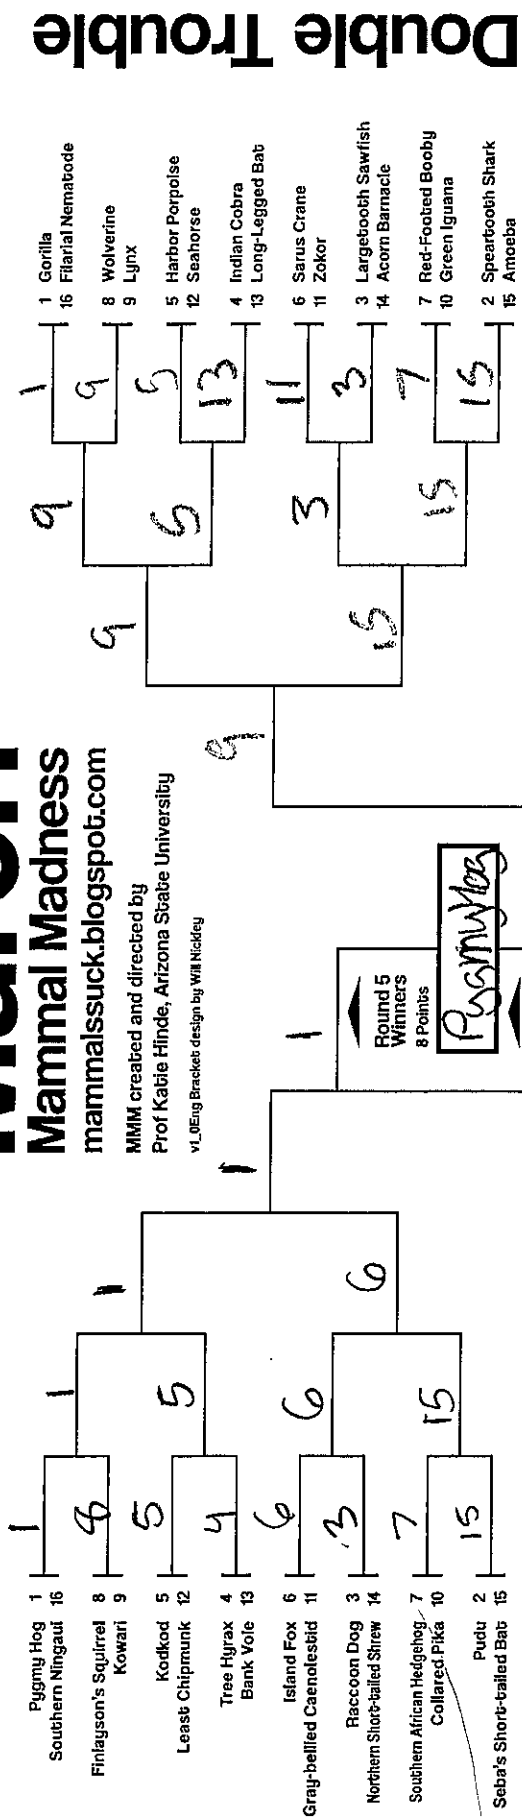

Double Trouble

AnthroSCENE

WILD CARD 1 Point / 1

ROUND 1 1 Point Each / 32

ROUND 2 2 Points Each / 32

ROUND 3 3 Points Each / 24

ROUND 4 5 Points Each / 20

ROUND 5 8 Points Each / 16

- Tiny Terrors**
- 1 Pogy Hog
 - 16 Southern Ningaut
 - 8 Finlayson's Squirrel Kowari
 - 9 Kowari
 - 5 Kodkod
 - 12 Least Chipmunk
 - 4 Tree Hyrax Bank Vole
 - 13 Bank Vole
 - 6 Island Fox
 - 11 Gray-bellied Caenolestid
 - 3 Raccoon Dog
 - 14 Northern Short-tailed Shrew
 - 7 Southern African Hedgehog
 - 10 Collared Pika
 - 2 Pudu
 - 15 Seba's Short-tailed Bat
- Double Trouble**
- 1 Gorilla
 - 16 Filarial Nematode
 - 8 Wolverine
 - 9 Lynx
 - 5 Harbor Porpoise
 - 12 Seahorse
 - 4 Indian Cobra
 - 13 Long-Legged Bat
 - 6 Sarus Crane
 - 11 Zokor
 - 3 Large-tooth Sawfish
 - 14 Acorn Barnacle
 - 7 Red-footed Booby
 - 10 Green Iguana
 - 2 Speartooth Shark
 - 15 Amoeba