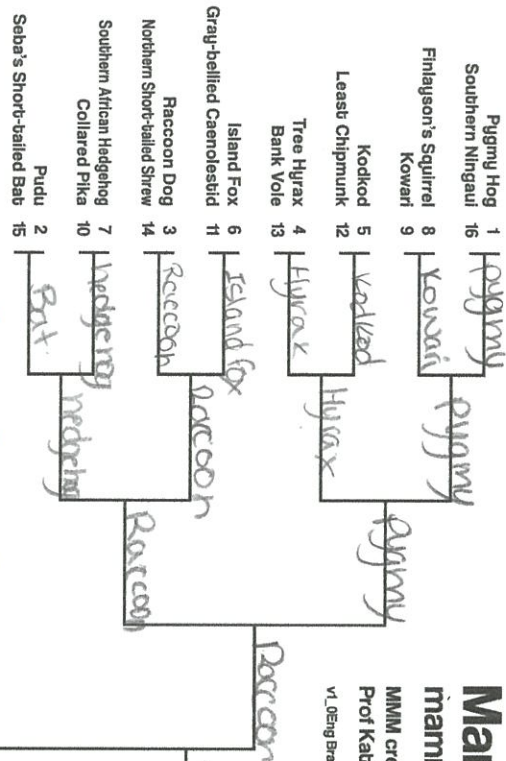

Your Name Goes Here
Lea Withers

2020 Mammal Madness

MMM created and directed by Prof Katie Hinde, Arizona State University
v1.0ing Bracket design by Will Niekirk

mammalssuck.blogspot.com

Tiny Terrors

Cats-ish vs. Dogs-ish

Double Trouble

AnthroSCENE

WILD CARD 1 Point / 1

ROUND 1 1 Point Each / 32

ROUND 2 2 Points Each / 32

ROUND 3 3 Points Each / 24

ROUND 4 5 Points Each / 20

ROUND 5 8 Points Each / 16

CHAMPION 13 Points / 13

Total / 138 max

Gabe Liffelben
Your Name Goes Here

2020 Mammal March

mammalssuck.blogspot.com
MMM created and directed by Prof Katie Hinde, Arizona State University
v1_Deng Bracketed design by Will Nickley