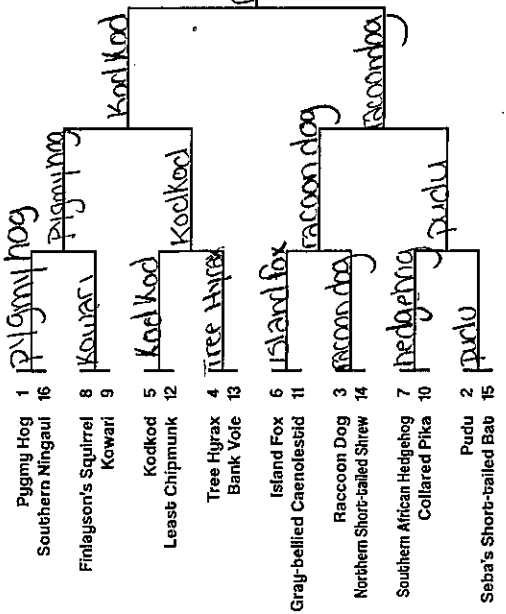

- 1 Gorilla
- 16 Filarial Nematode
- 8 Wolverine
- 9 Lynx
- 5 Harbor Porpoise
- 12 Seahorse
- 4 Indian Cobra
- 13 Long-Legged Bat
- 6 Sarus Crane
- 11 Zokor
- 3 Large-tooth Sawfish
- 14 Acorn Barnacle
- 7 Red-footed Booby
- 10 Green Iguana
- 2 Speartooth Shark
- 15 Amoeba

- 1 Australian Feral Camel
- 16 Face Mite
- 8 House Cat
- 9 Chinchilla
- 5 California Condor
- 12 Little Brown Bat
- 4 Trumpeter Swan
- 13 Honeybee
- 6 Common Cuttlefish
- 11 Bogue
- 3 Thylacine
- 14 Monarch Butterfly
- 7 Gopher Tortoise
- 10 Feral Pigeon
- 2 Florida Panther
- 15 Chytrid

Tiny Terrors

Cats-ish vs. Dogs-ish

Anthroposcene

Double Trouble

Total / 138 max