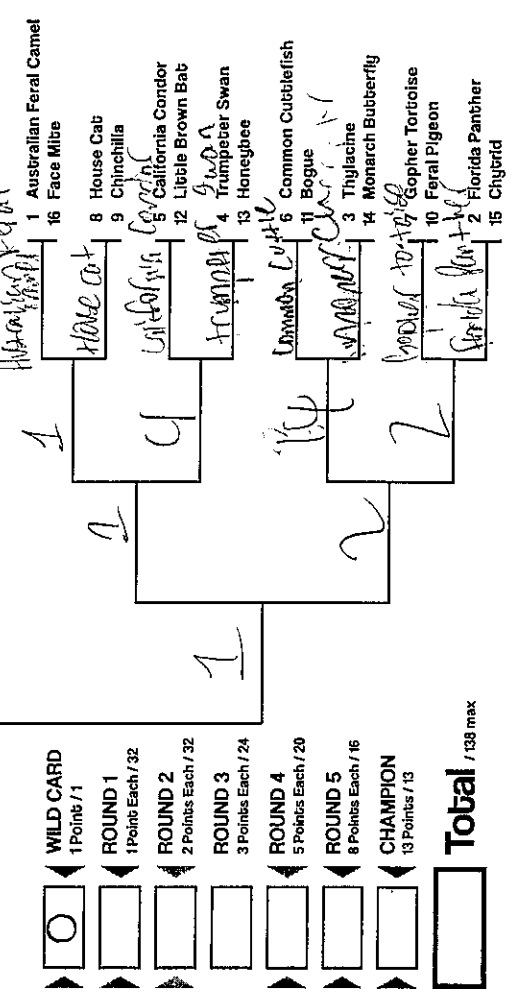

Darshan Adhikari
Your Name Goes Here

2020 March Mammal Madness

mammalsuck.blogspot.com

MM created and directed by Prof Katie Hinde, Arizona State University
v1.0 using Bracket design by Will Nickley

Anthroposcene