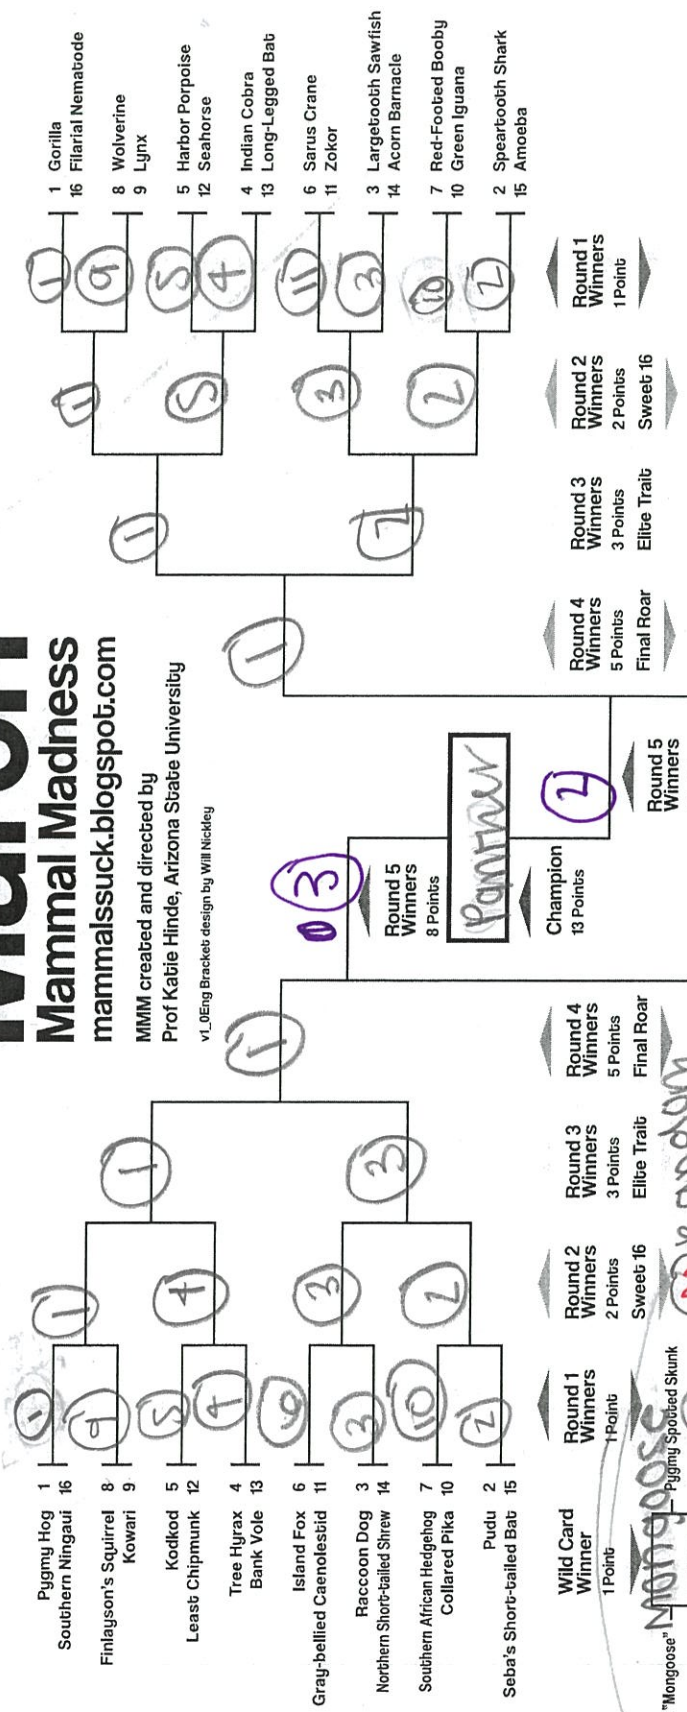

SARA TAYLOR
Your Name Goes Here

2020 March Mammal Madness

mammalssuck.blogspot.com

MMM created and directed by Prof Kabie Hinde, Arizona State University
v1_0Eng Bracket design by Will Nickley