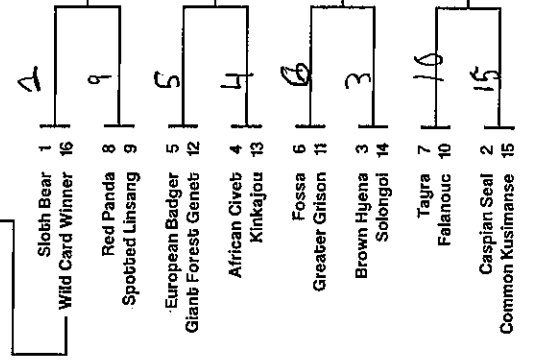

Double Trouble

Anthroposcene

Tiny Terrors

Cats-ish vs. Dogs-ish

Parent: Wren
 Your Name Goes Here

2020 March Mammal Madness

mammalssuck.blogspot.com

MMM created and directed by Prof Katie Hinde, Arizona State University
 v1.0 Eng Bracket design by Will Nickley