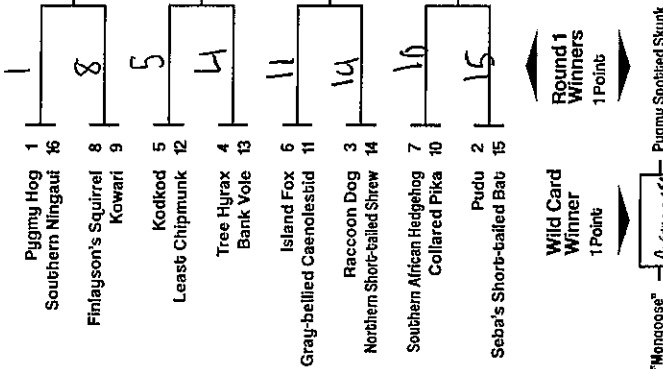

Tiny Terrors