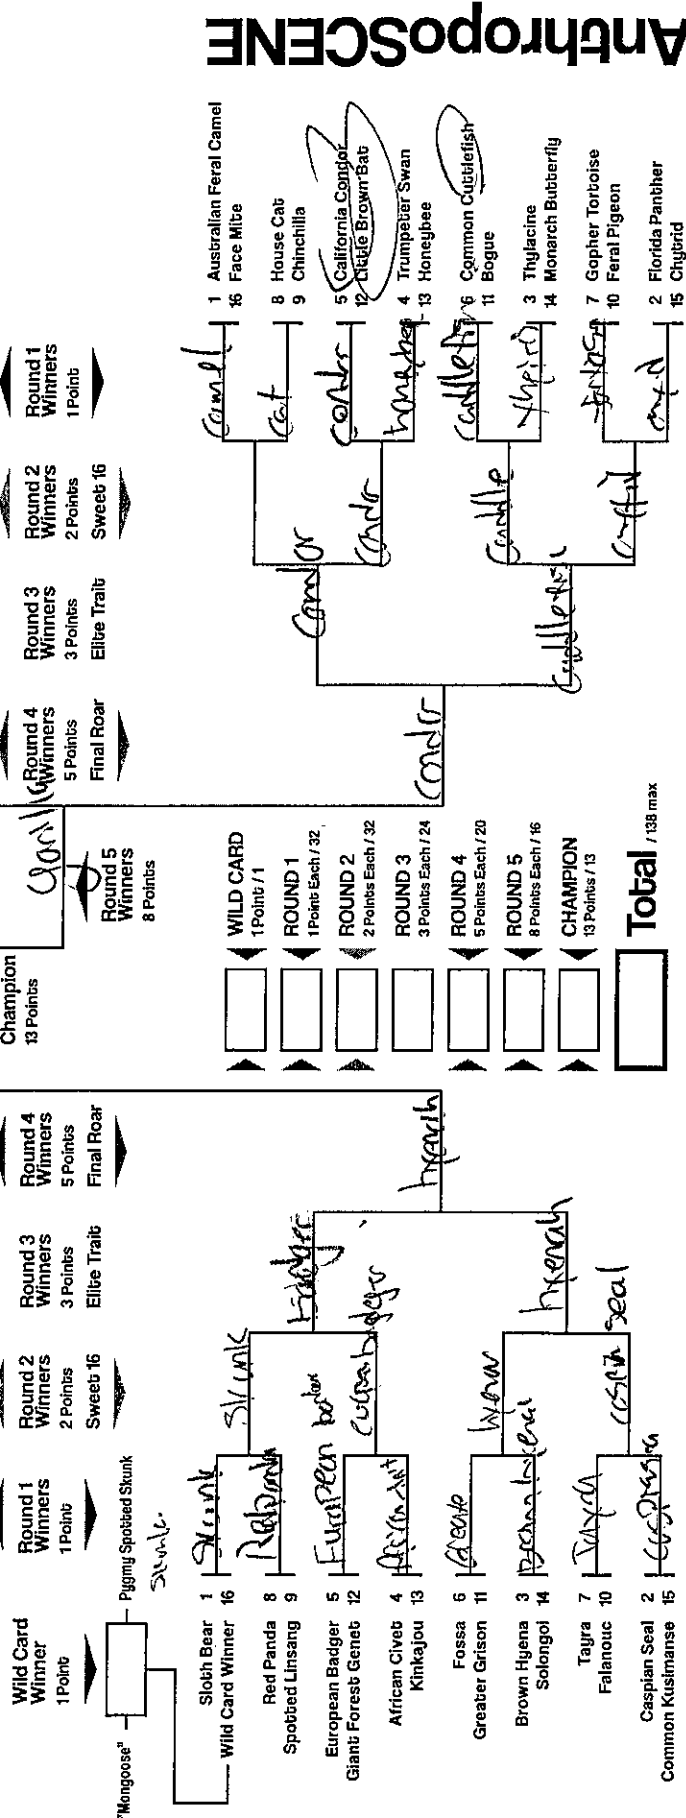

Parent: Wren
Your Name Goes Here

2020 March Mammal Madness

mammalssuck.blogspot.com

MMM created and directed by Prof Katie Hinde, Arizona State University
v1.0 Eng Bracket design by Will Nickley