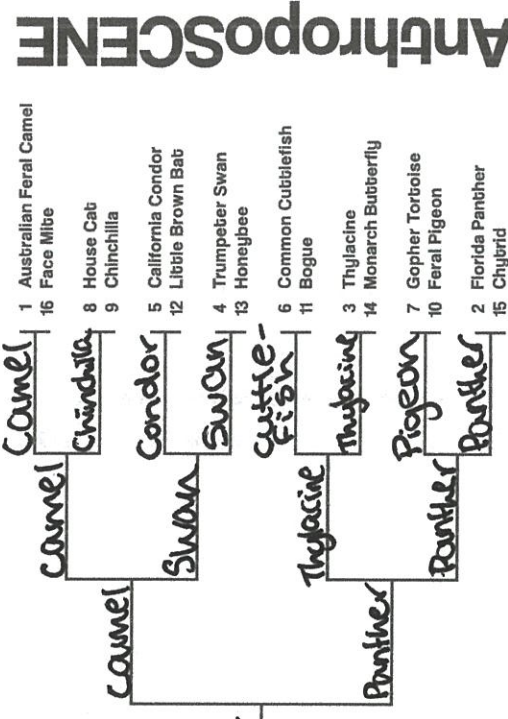

Cats-ish vs. Dogs-ish