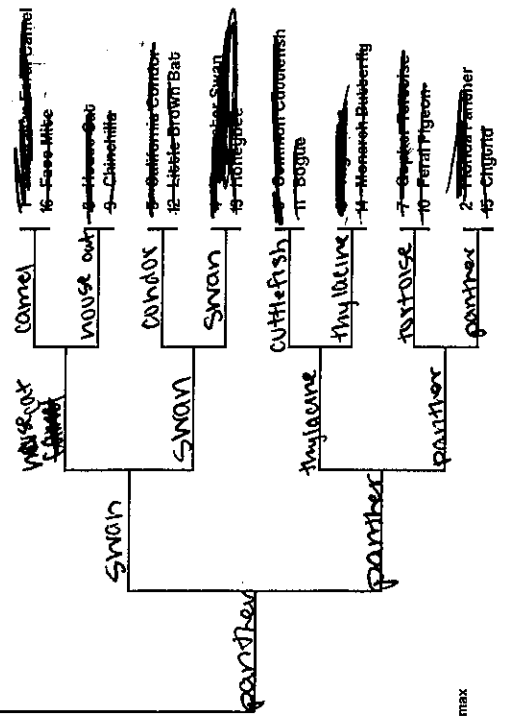

Anthropocene