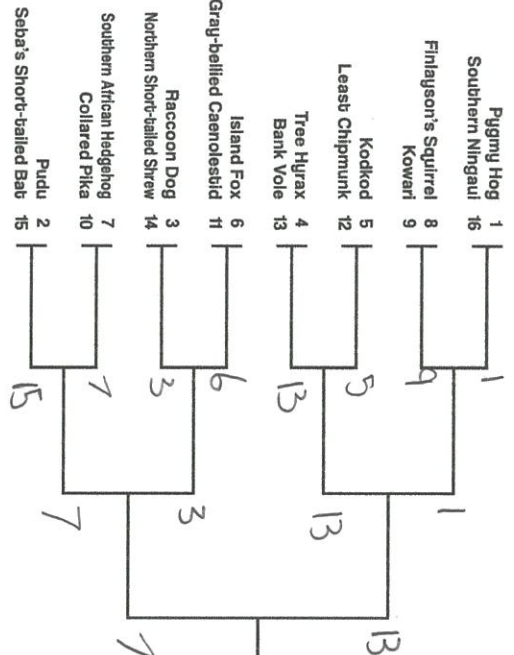

Gabe Liffelben
Your Name Goes Here

2020 Mammal March

mammalssuck.blogspot.com
MMM created and directed by Prof Katie Hinde, Arizona State University
v1_Deng Bracketed design by Will Nickley

Tiny Terrors