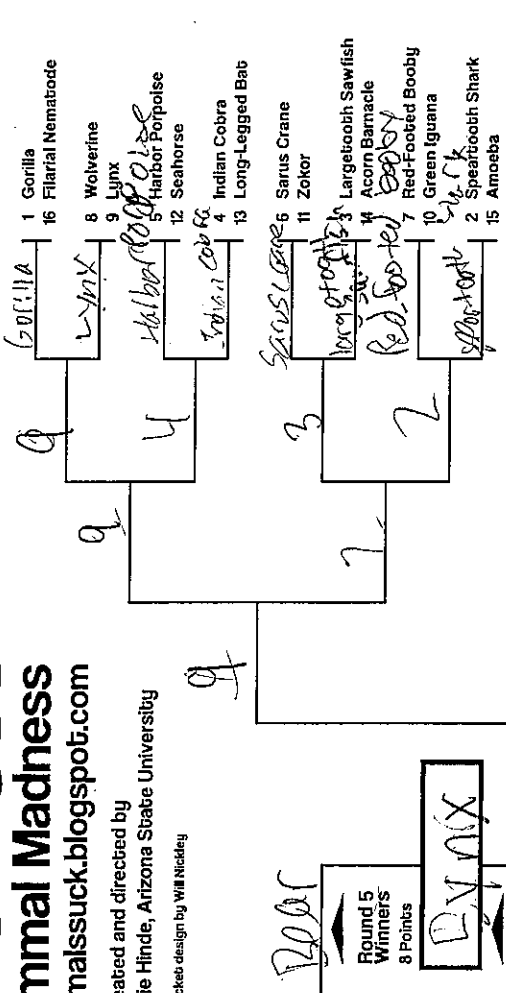

Double Trouble