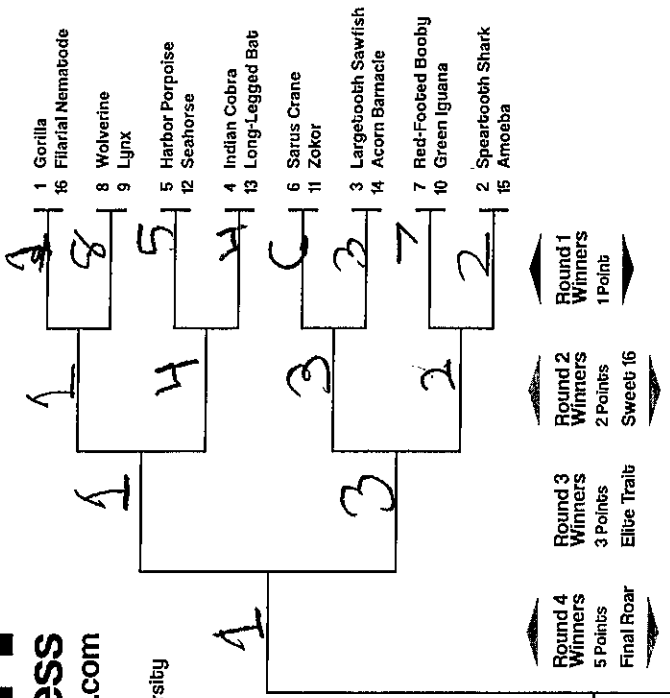

Double Trouble

Cats-ish vs. Dogs-ish

Anthroposcene

| | | |
|---|--------------|--------------------|
| 0 | WILD CARD | 1 Point / 1 |
| | ROUND 1 | 1 Point Each / 32 |
| | ROUND 2 | 2 Points Each / 32 |
| | ROUND 3 | 3 Points Each / 24 |
| | ROUND 4 | 5 Points Each / 20 |
| | ROUND 5 | 8 Points Each / 16 |
| | CHAMPION | 13 Points / 13 |
| | Total | / 135 max |