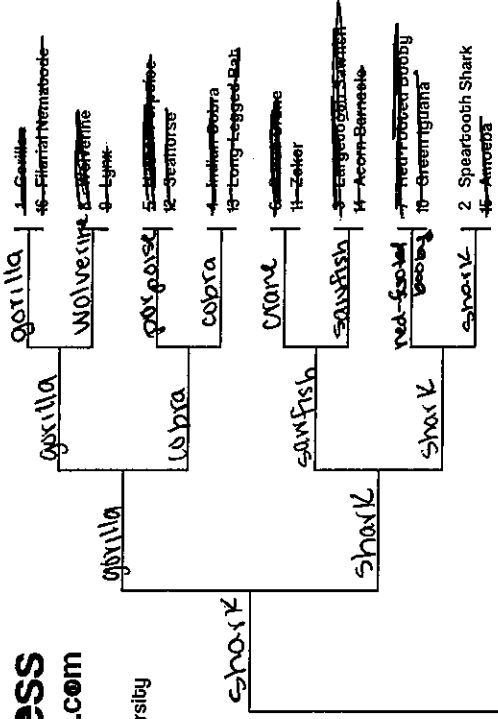

Milo Scott
Your Name Goes Here

2020 March Mammal Madness

mammalssuck.blogspot.com

MMM created and directed by Prof Katie Hinde, Arizona State University
v. Jeng Brackeb design by WIR Nickleg

Double Trouble