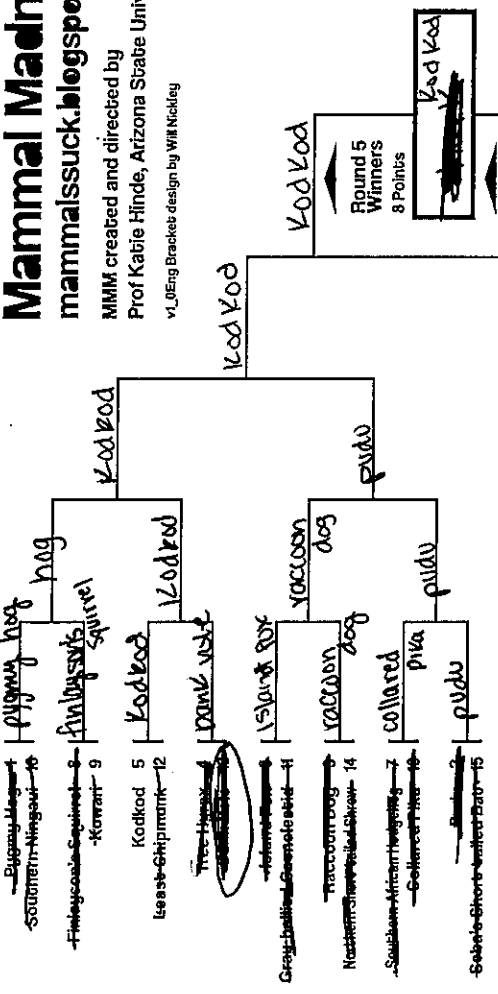

Anthropocene