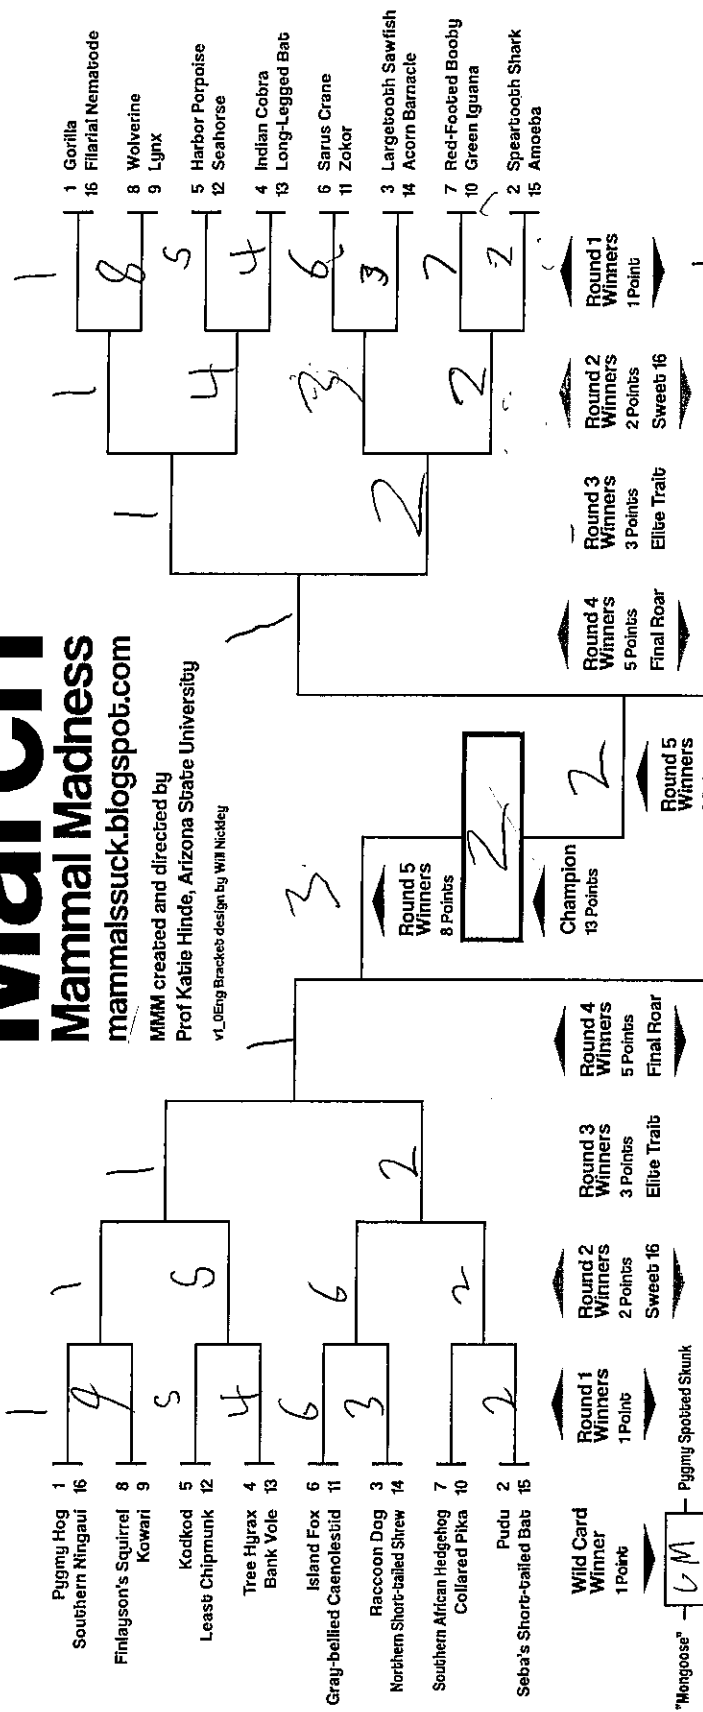

Tfevor Kloth
Your Name Goes Here

2020 March Mammal Madness

mammalssuck.blogspot.com

MMM created and directed by Prof Katie Hinde, Arizona State University
VLDing Brackets design by Will Nickley