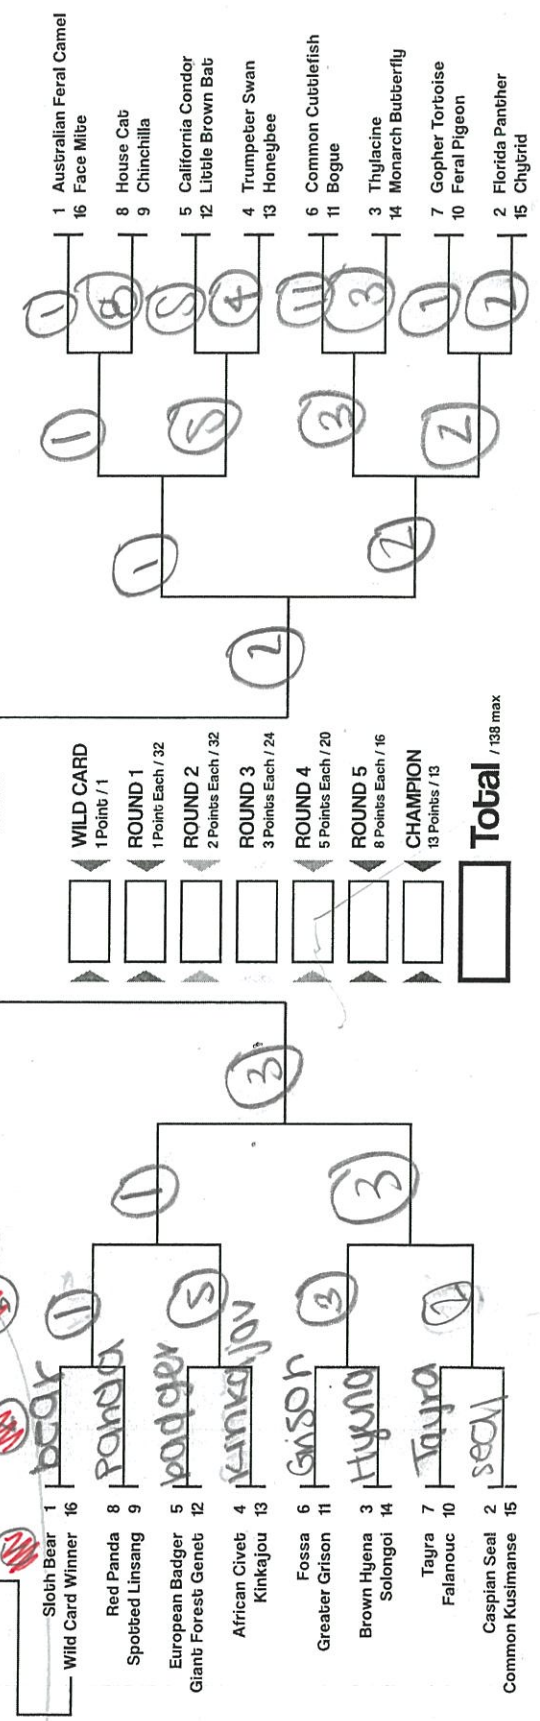

Double Trouble

AnthroSCENE

WILD CARD 1 Point / 1

ROUND 1 1 Point Each / 32

ROUND 2 2 Points Each / 32

ROUND 3 3 Points Each / 24

ROUND 4 5 Points Each / 20

ROUND 5 8 Points Each / 16

Double Trouble

Cats-ish vs. Dogs-ish

Anthroposcene

Tiny Terrors

Granddier's "Mongoose" vs. Pigmy Spotted Skunk

WILD CARD 1 Point / 1
ROUND 1 1 Point Each / 32
ROUND 2 2 Points Each / 32
ROUND 3 3 Points Each / 24
ROUND 4 5 Points Each / 20
ROUND 5 8 Points Each / 16
CHAMPION 13 Points / 13
Total / 138 max

SARA TAYLOR
Your Name Goes Here

2020 March Mammal Madness

mammalssuck.blogspot.com

MMM created and directed by Prof Kabie Hinde, Arizona State University
v1_0Eng Bracket design by Will Nickley

Double Trouble

Cats-ish vs. Dogs-ish

Anthroposcene

| | | |
|--------------|--------------------|--|
| WILD CARD | 1 Point / 1 | |
| ROUND 1 | 1 Point Each / 32 | |
| ROUND 2 | 2 Points Each / 32 | |
| ROUND 3 | 3 Points Each / 24 | |
| ROUND 4 | 5 Points Each / 20 | |
| ROUND 5 | 8 Points Each / 16 | |
| CHAMPION | 13 Points / 13 | |
| Total | 138 max | |