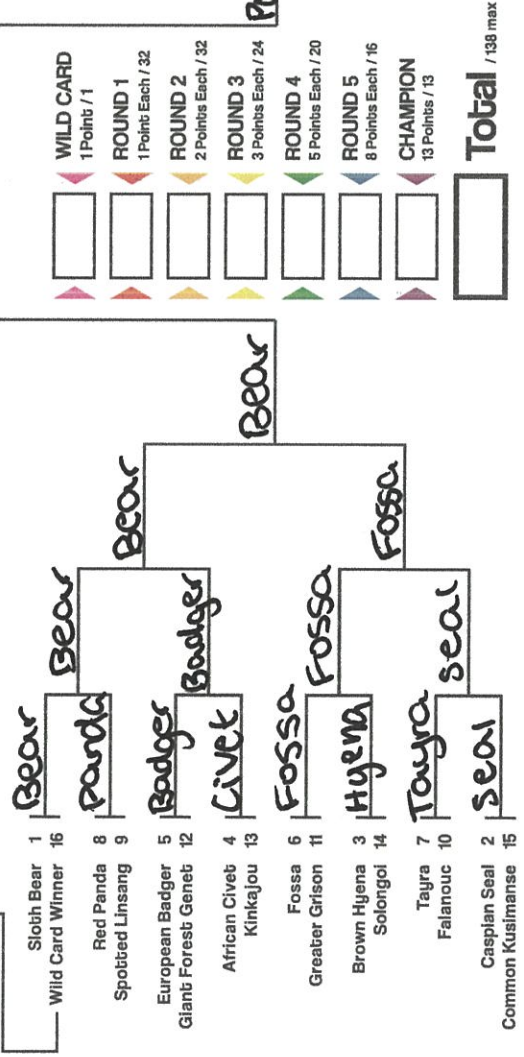

Cats-ish vs. Dogs-ish