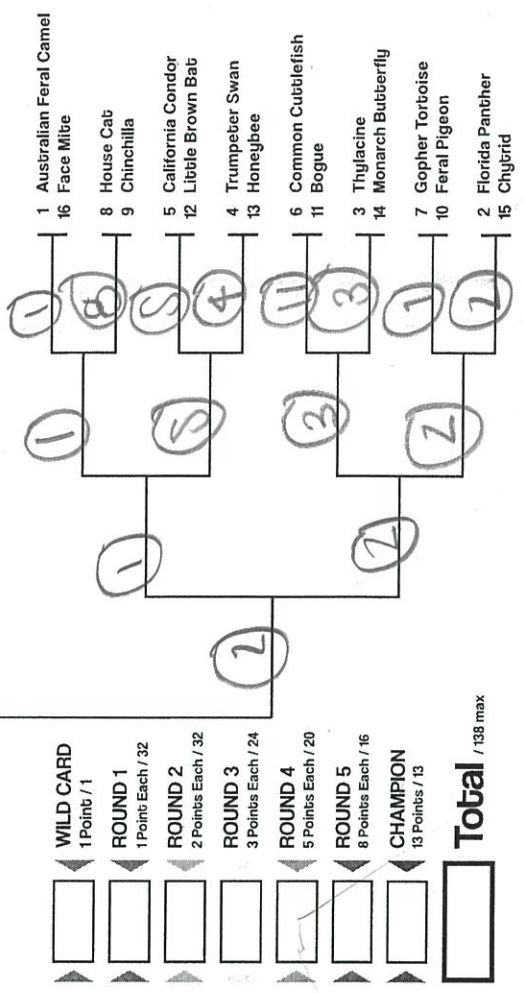

Anthroposcene

WILD CARD	1 Point / 1	
ROUND 1	1 Point Each / 32	
ROUND 2	2 Points Each / 32	
ROUND 3	3 Points Each / 24	
ROUND 4	5 Points Each / 20	
ROUND 5	8 Points Each / 16	
CHAMPION	13 Points / 13	
Total	138 max