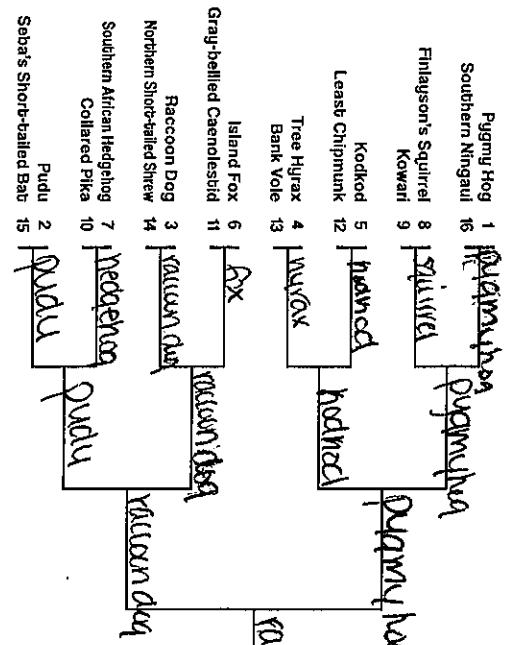

Yvonne Bunting
Your Name Goes Here

2020

March

Mammal Madness
mammalssuck.blogspot.com

MMM created and directed by
Prof Katie Hinde, Arizona State University
v1.0 Eng Bracket design by Will Nidley