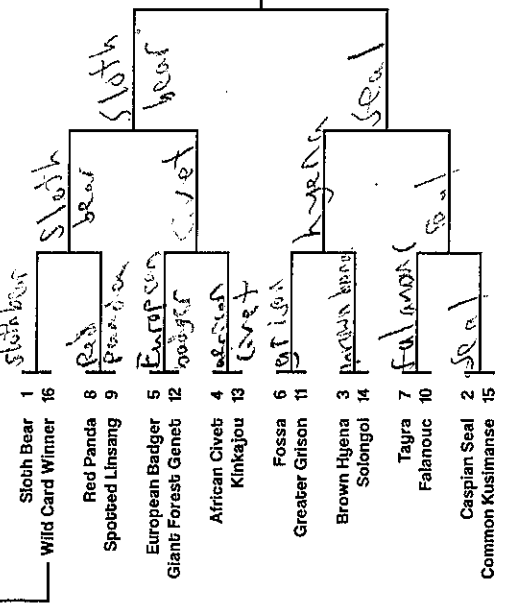

Dylan Vanderpool
Your Name Goes Here

2020 March Mammal Madness

mammalsuck.blogspot.com

MMM created and directed by
Prof Kabie Hinde, Arizona State University
v1_05ng Bracket design by Will Niciday

Tiny Terrors

Cats-ish vs. Dogs-ish

Double Trouble

Anthroposcene

WILD CARD	1 Point / 1
ROUND 1	1 Point Each / 32
ROUND 2	2 Points Each / 32
ROUND 3	3 Points Each / 24
ROUND 4	5 Points Each / 20
ROUND 5	8 Points Each / 16
CHAMPION	13 Points / 13
Total	/ 138 max