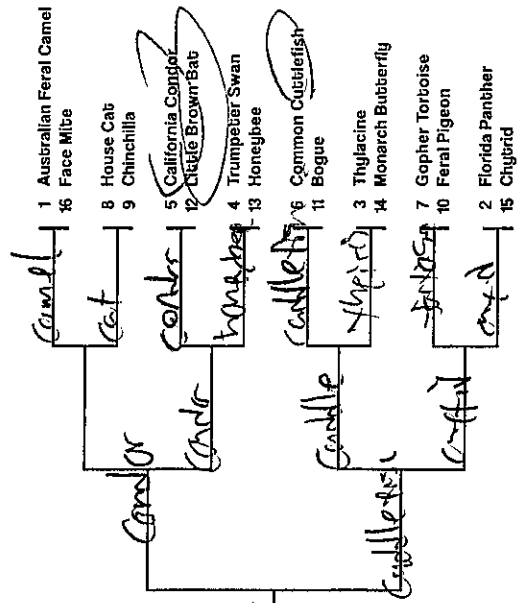

Anthroposcene