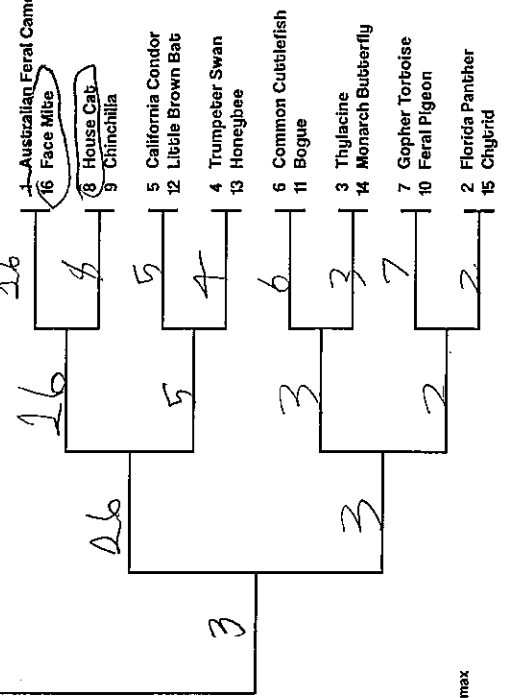

Anthropocene