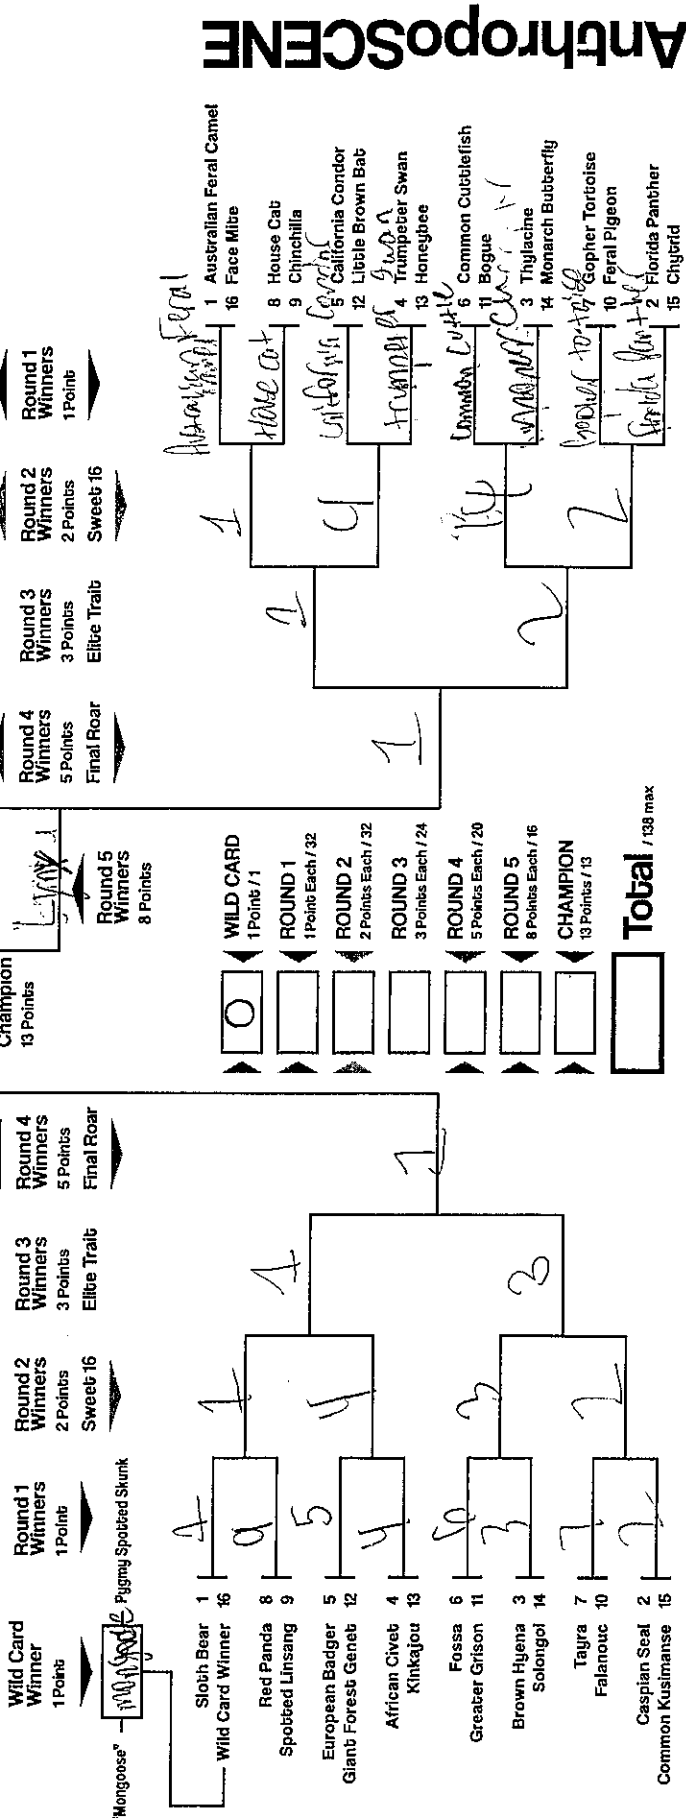

Darshan Adhikari
Your Name Goes Here

2020 March Mammal Madness

mammalsuck.blogspot.com

MM created and directed by Prof Katie Hinde, Arizona State University
v1.0 using Bracket design by Will Nickley