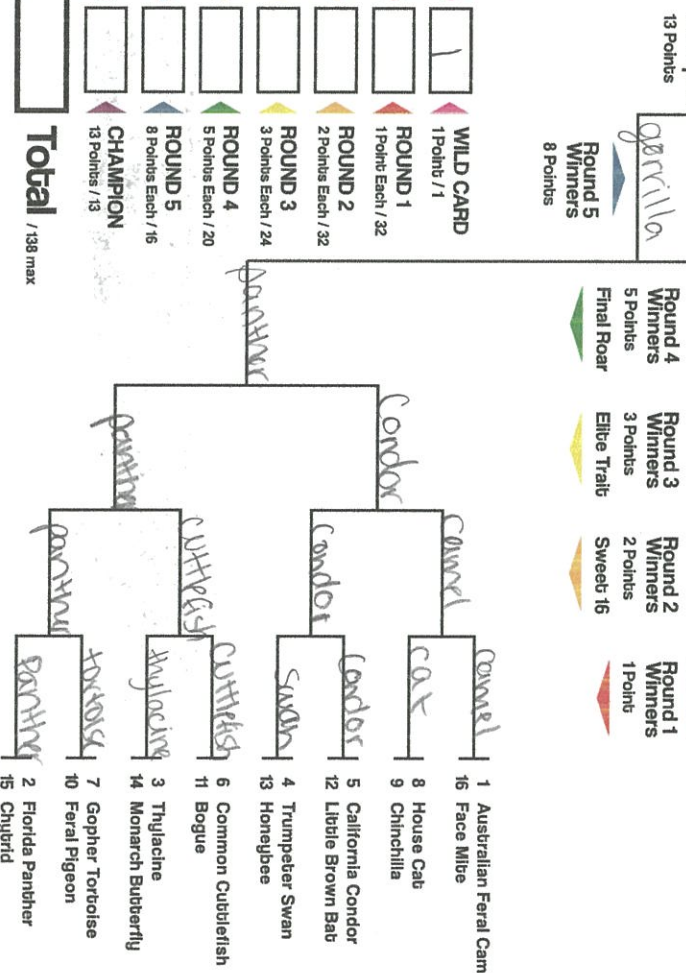

Your Name Goes Here
Lea Withers

2020 Mammal Madness

MMM created and directed by Prof Katie Hinde, Arizona State University
v1.0ing Bracket design by Will Niekirk

mammalssuck.blogspot.com

Tiny Terrors

Cats-ish vs. Dogs-ish

Double Trouble

AnthroSCENE

WILD CARD 1 Point / 1

ROUND 1 1 Point Each / 32

ROUND 2 2 Points Each / 32

ROUND 3 3 Points Each / 24

ROUND 4 5 Points Each / 20

ROUND 5 8 Points Each / 16

CHAMPION 13 Points / 13

Total / 138 max

Gabe Liffelben
Your Name Goes Here

2020 Mammal March

mammalssuck.blogspot.com
MMM created and directed by Prof Katie Hinde, Arizona State University
v1_Deng Bracketed design by Will Nickley