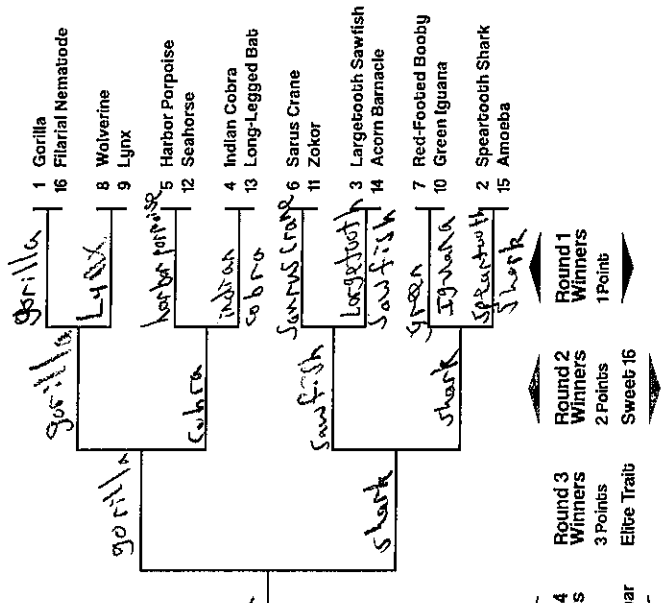

Dylan Vanderpool
Your Name Goes Here

2020 March Mammal Madness

mammalsuck.blogspot.com

MMM created and directed by
Prof Kabie Hinde, Arizona State University
v1_05ng Bracket design by Will Niciday

Tiny Terrors

Cats-ish vs. Dogs-ish

Double Trouble

Anthroposcene

WILD CARD	1 Point / 1
ROUND 1	1 Point Each / 32
ROUND 2	2 Points Each / 32
ROUND 3	3 Points Each / 24
ROUND 4	5 Points Each / 20
ROUND 5	8 Points Each / 16
CHAMPION	13 Points / 13
Total	/ 138 max