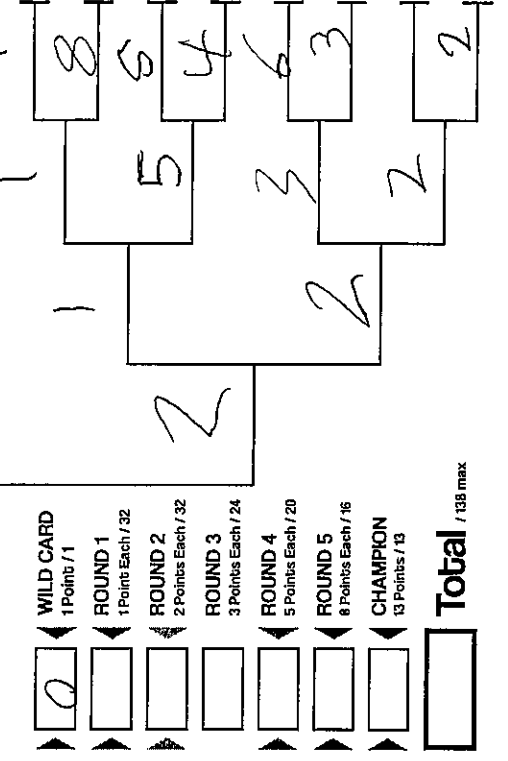

Anthroposcene

- 1 Australian Feral Camel
- 2 Florida Panther
- 3 Thylacine
- 4 Trumpeter Swan
- 5 California Condor
- 6 Common Cuttlefish
- 7 Gopher Tortoise
- 8 House Cat
- 9 Chinchilla
- 10 Feral Pigeon
- 11 Bogue
- 12 Libble Brown Bab
- 13 Honeybee
- 14 Monarch Butterfly
- 15 Chytrid
- 16 Face Mite