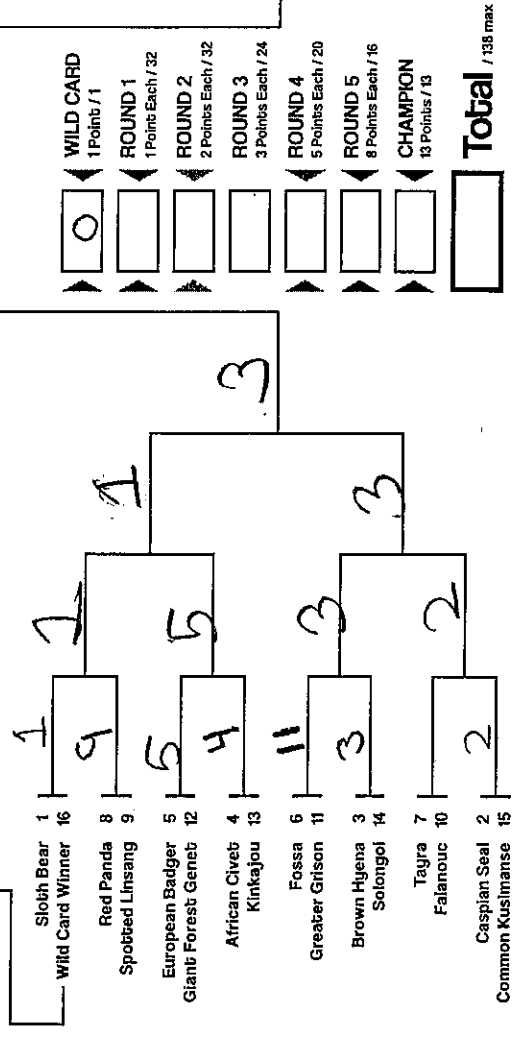

Double Trouble

AnthroSCENE

WILD CARD 1 Point / 1

ROUND 1 1 Point Each / 32

ROUND 2 2 Points Each / 32

ROUND 3 3 Points Each / 24

ROUND 4 5 Points Each / 20

ROUND 5 8 Points Each / 16

Double Trouble

Cats-ish vs. Dogs-ish

Anthroposcene

| | | |
|---|--------------|--------------------|
| 0 | WILD CARD | 1 Point / 1 |
| | ROUND 1 | 1 Point Each / 32 |
| | ROUND 2 | 2 Points Each / 32 |
| | ROUND 3 | 3 Points Each / 24 |
| | ROUND 4 | 5 Points Each / 20 |
| | ROUND 5 | 8 Points Each / 16 |
| | CHAMPION | 13 Points / 13 |
| | Total | / 135 max |