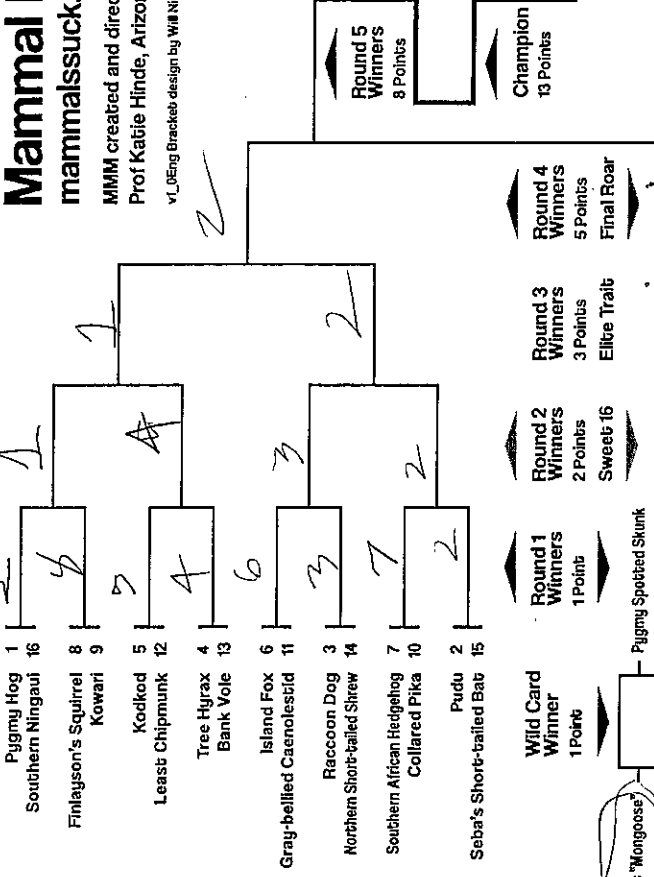

Tiny Terrors