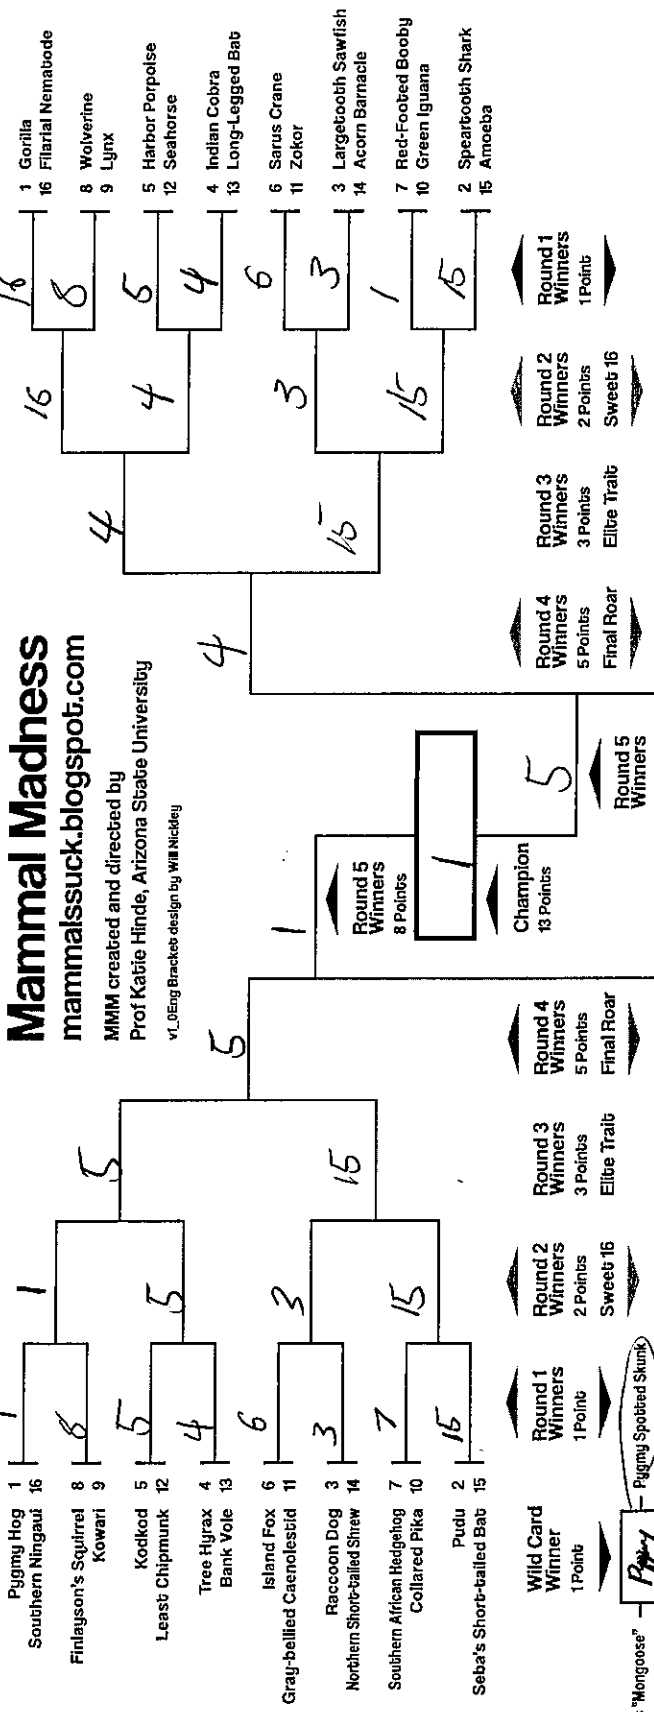

Ayden When
Your Name Goes Here

2020 March Mammal Madness

mammalstuck.blogspot.com
MMM created and directed by
Prof Katie Hinde, Arizona State University
vL_Ding Bracket design by Will Nickey

Tiny Terrors

Cats-ish vs. Dogs-ish

Total / 138 max