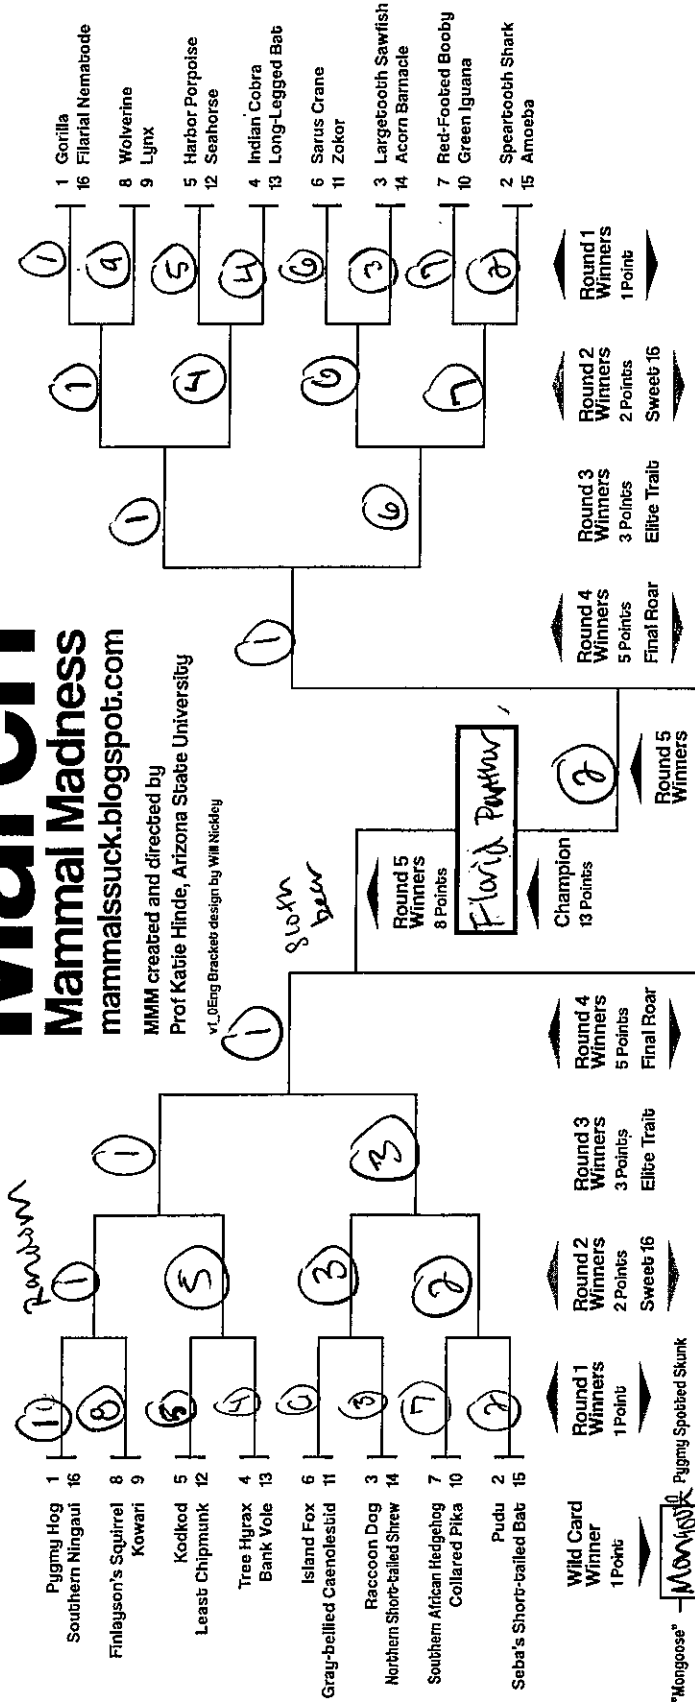

Faith Sutton
Your Name Goes Here

2020 March Mammal Madness

mammalssuck.blogspot.com

MMM created and directed by Prof Katie Hinde, Arizona State University
v1.0 Eng Bracket design by Will Nickley