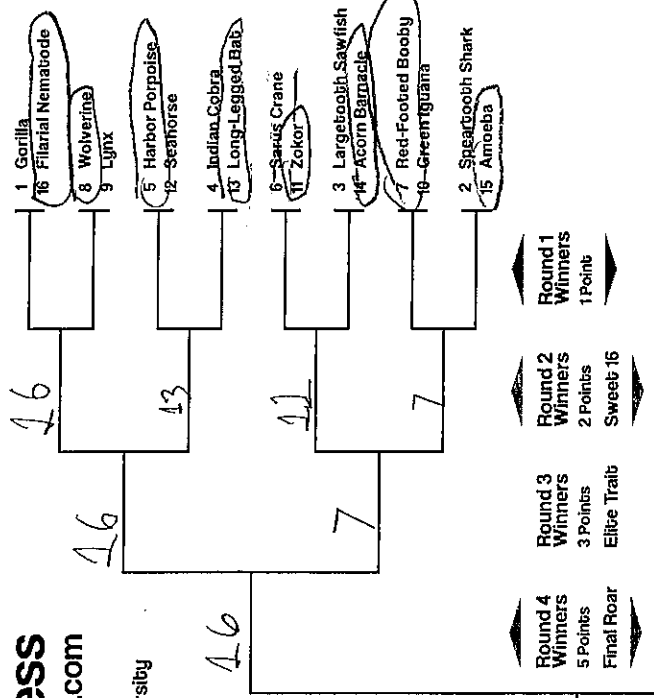

Stan Braamler
Your Name Goes Here

2020 March Mammal Madness

mammalsuck.blogspot.com

MMM created and directed by
Prof Katie Hinde, Arizona State University
vL Design Bracket design by Will Nickley

Double Trouble