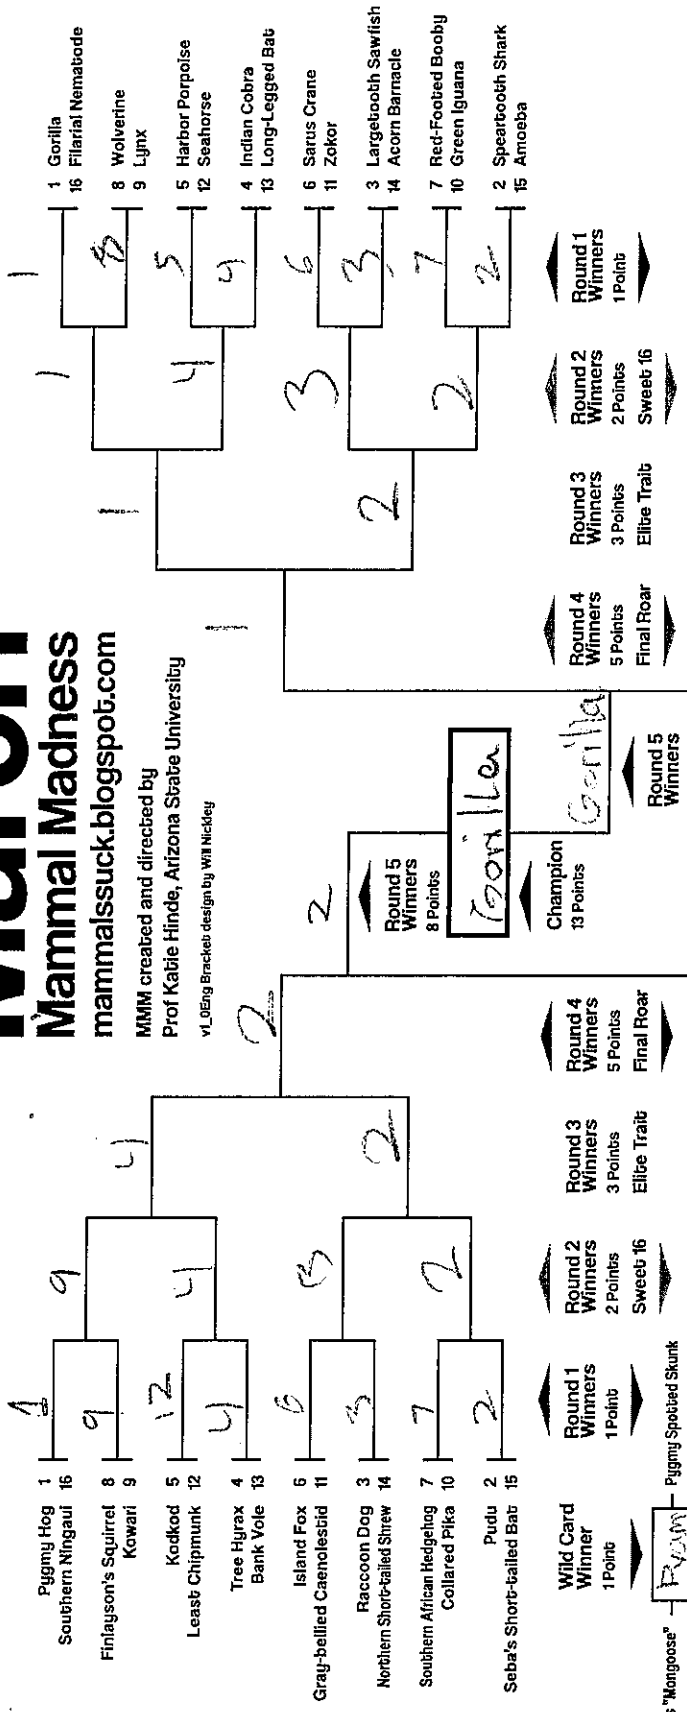

YOUR NAME GOES HERE

2020 MARCH Mammal Madness

mammalssuck.blogspot.com

MMM created and directed by Prof Kabie Hinde, Arizona State University
v1.089g Bracket design by Wm Nickley