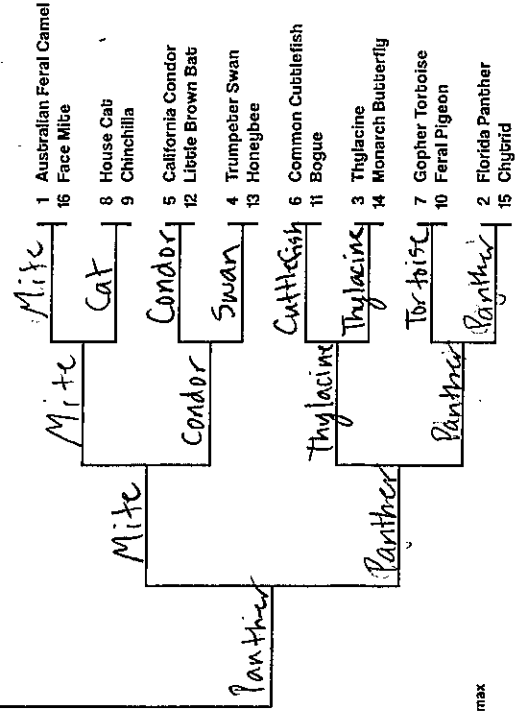

Anthropocene