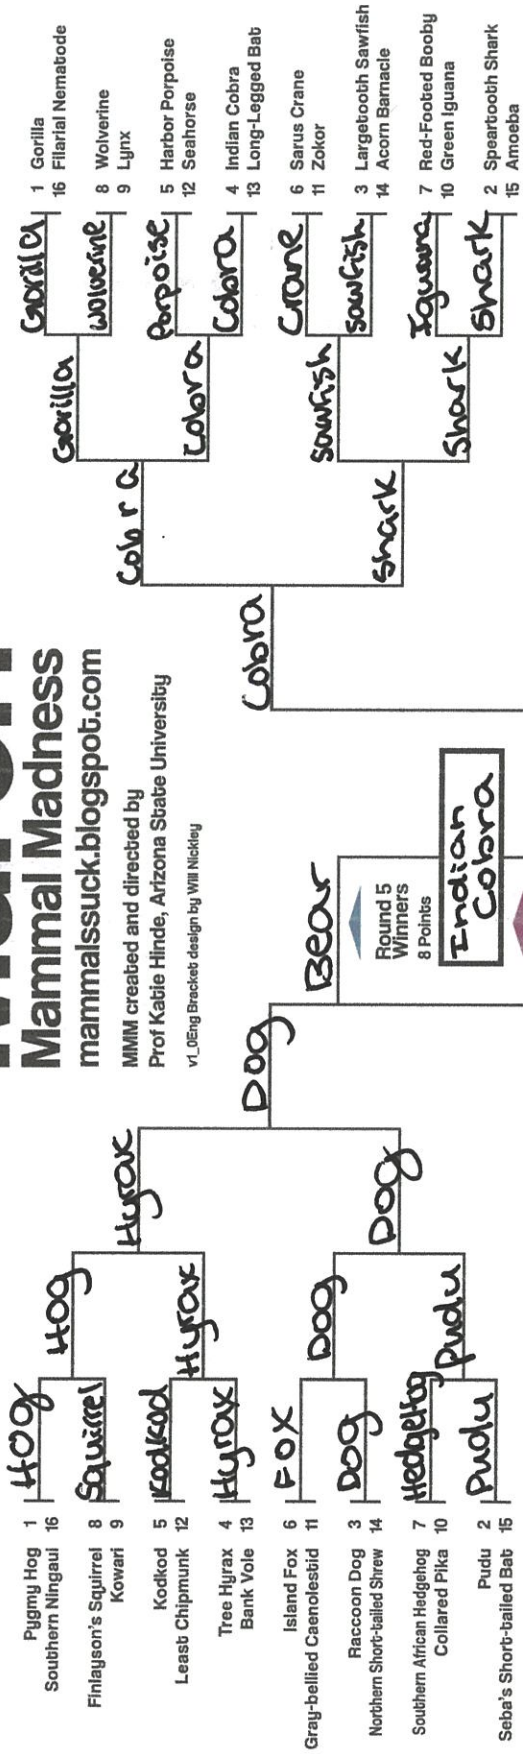

Hannah Schmitz 09

Your Name Goes Here

2020 March Mammal Madness

mammalssuck.blogspot.com

MMM created and directed by Prof Katie Hinde, Arizona State University
v1_05ing Bracket design by Will Nickley