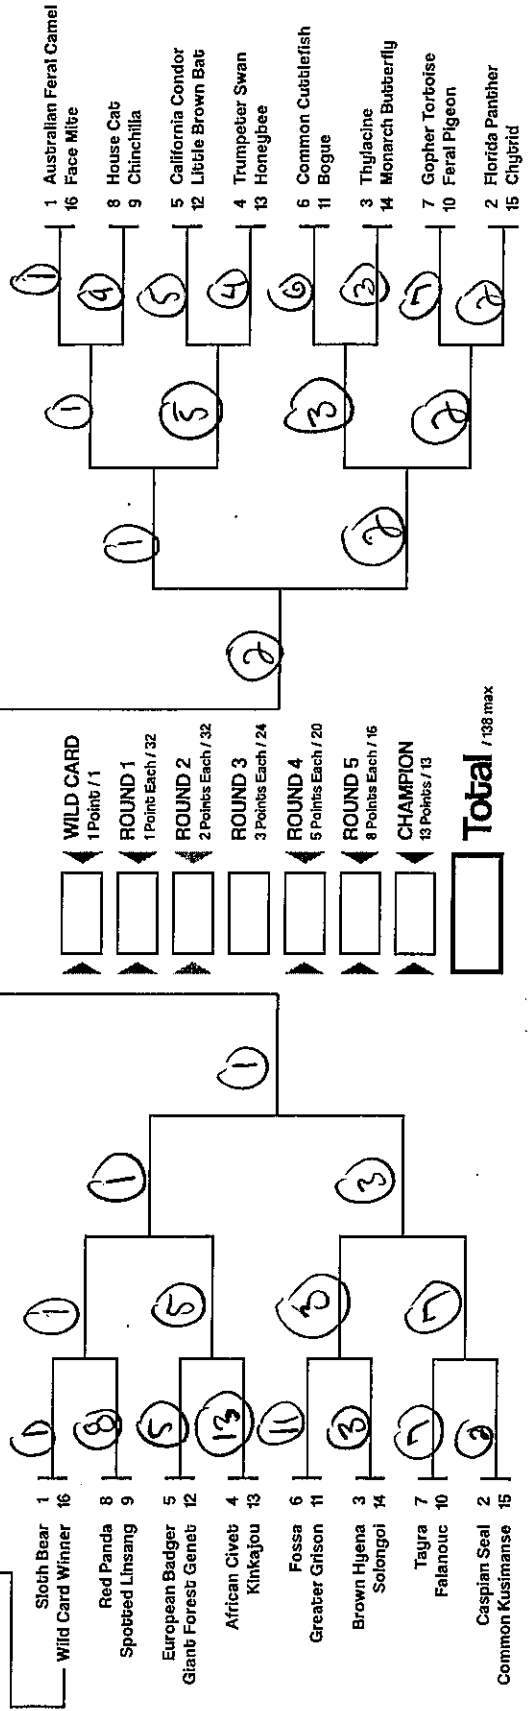

Cats-ish vs. Dogs-ish