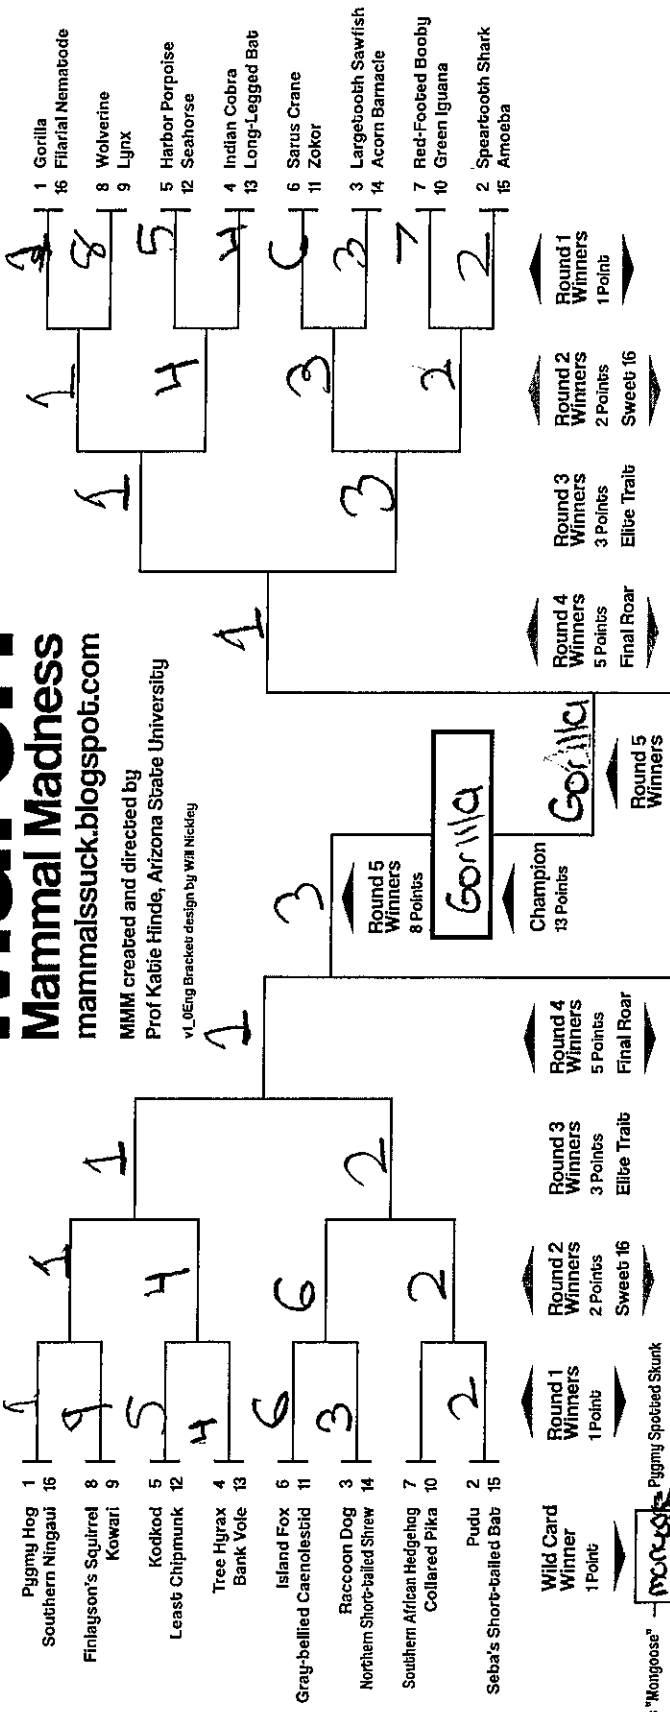

Double Trouble

AnthroSCENE

WILD CARD 1 Point / 1

ROUND 1 1 Point Each / 32

ROUND 2 2 Points Each / 32

ROUND 3 3 Points Each / 24

ROUND 4 5 Points Each / 20

ROUND 5 8 Points Each / 16

Double Trouble

Cats-ish vs. Dogs-ish

Anthroposcene

| | | |
|---|--------------|--------------------|
| 0 | WILD CARD | 1 Point / 1 |
| | ROUND 1 | 1 Point Each / 32 |
| | ROUND 2 | 2 Points Each / 32 |
| | ROUND 3 | 3 Points Each / 24 |
| | ROUND 4 | 5 Points Each / 20 |
| | ROUND 5 | 8 Points Each / 16 |
| | CHAMPION | 13 Points / 13 |
| | Total | / 135 max |