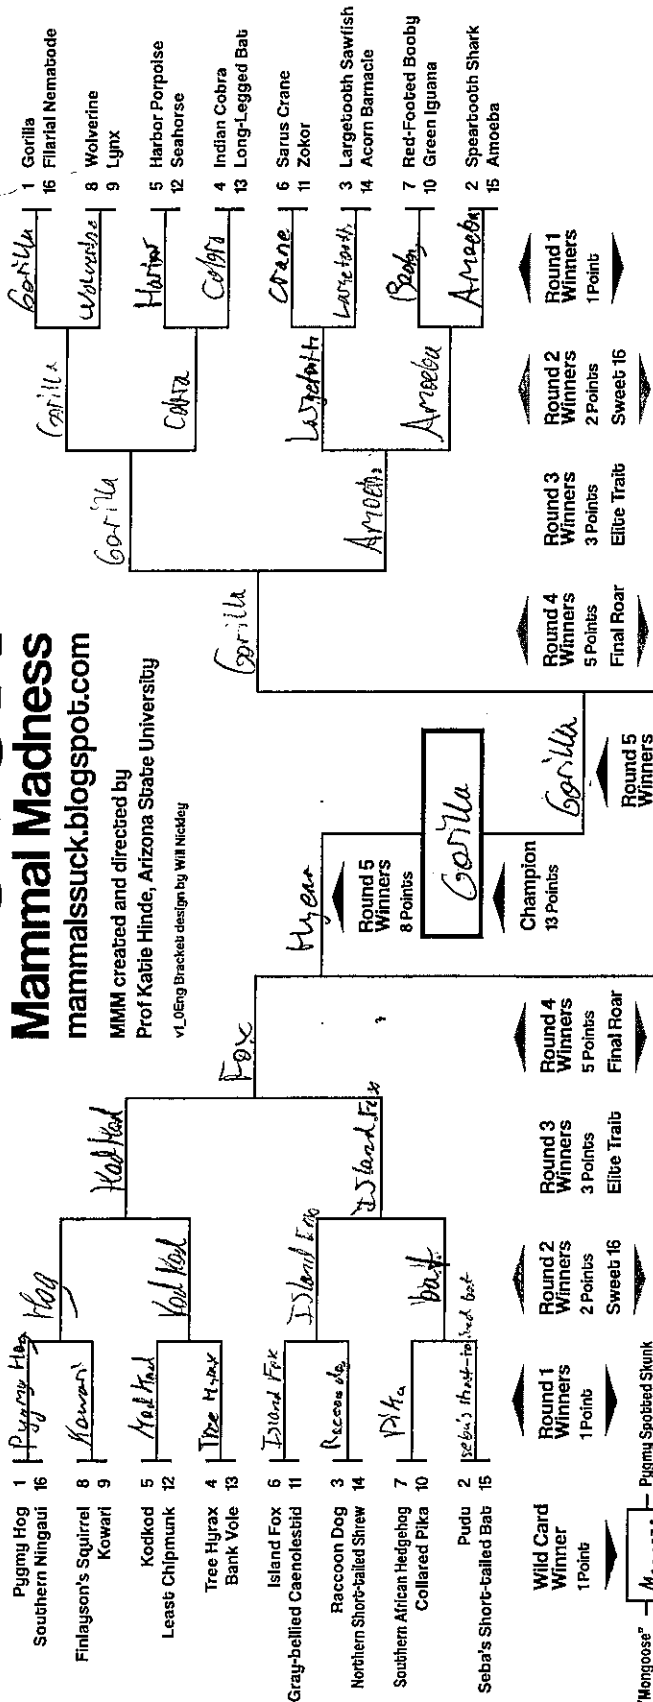

Double Trouble

Nathan Price
Your Name Goes Here

2020 March Mammal Madness

mammalsuck.blogspot.com

MMM created and directed by
Prof Katie Hinde, Arizona State University
v1.06g Bracket design by Will Nickley