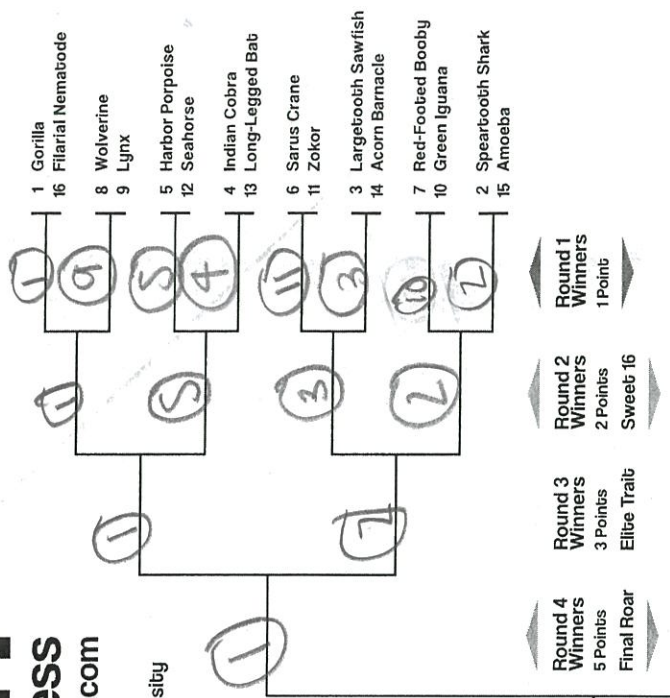

SARA TAYLOR
Your Name Goes Here

2020 March Mammal Madness

mammalssuck.blogspot.com

MMM created and directed by Prof Kabie Hinde, Arizona State University
v1_0Eng Bracket design by Will Nickley

Double Trouble