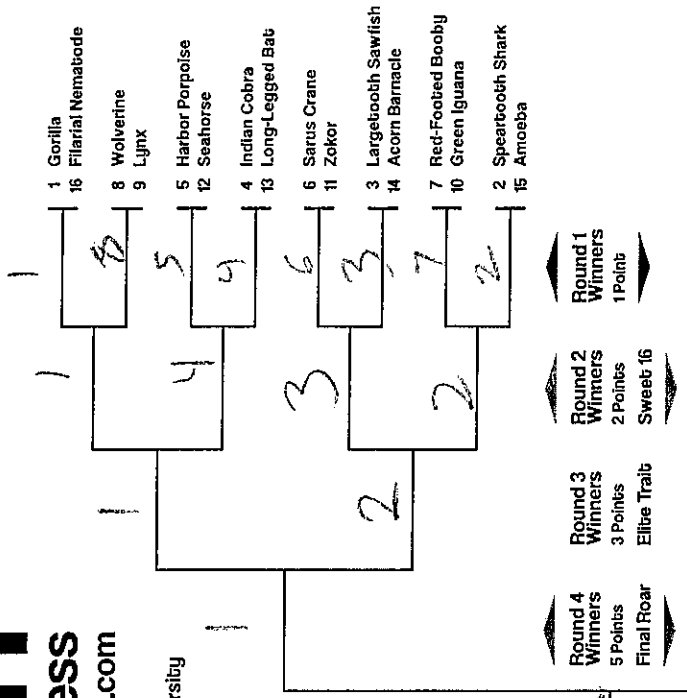

Double Trouble