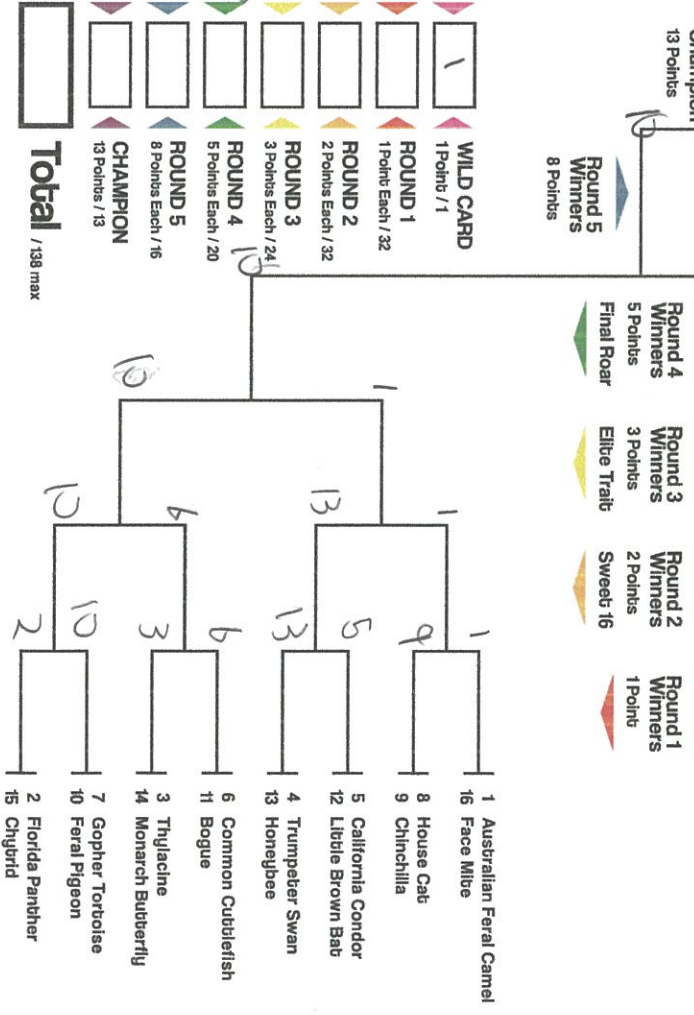

Cats-ish vs. Dogs-ish

AnthroSCENE

Double Trouble