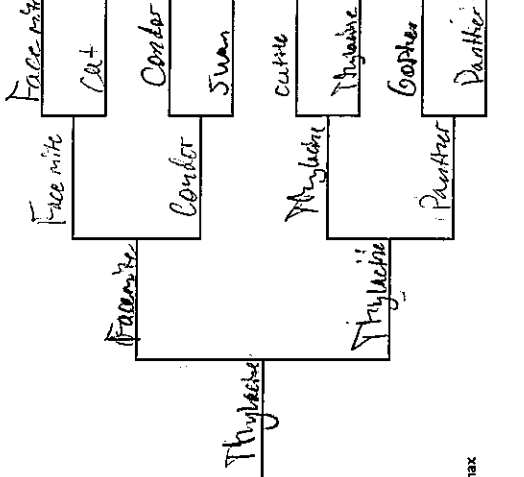

Double Trouble

Nathan Price
Your Name Goes Here

2020 March Mammal Madness

mammalsuck.blogspot.com

MMM created and directed by
Prof Katie Hinde, Arizona State University
v1.06g Bracket design by Will Nickley