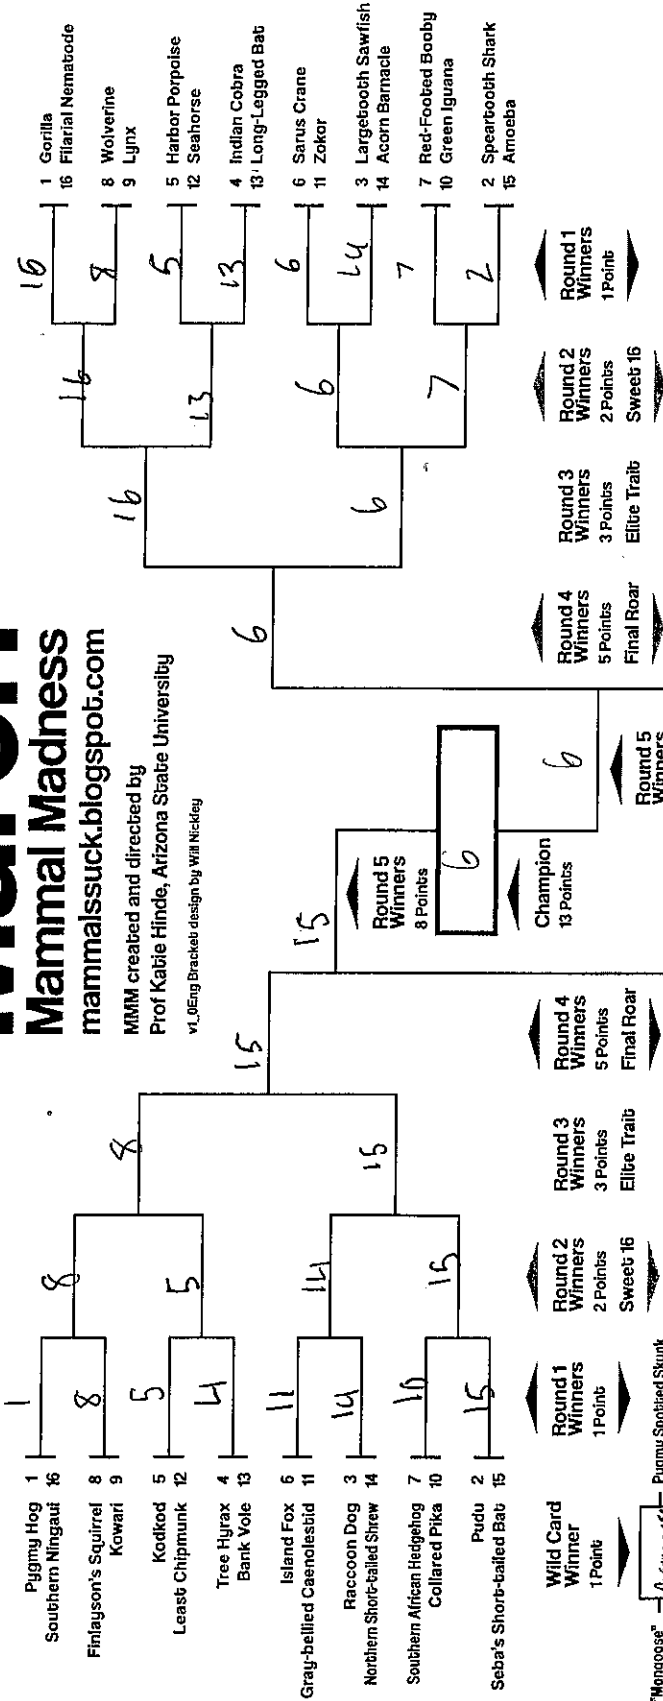

Sam Logan
Your Name Goes Here

2020 March Mammal Madness

mammalssuck.blogspot.com

MMM created and directed by Prof Katie Hinde, Arizona State University
v1.0 Eng Bracket design by Will Nickley

Double Trouble