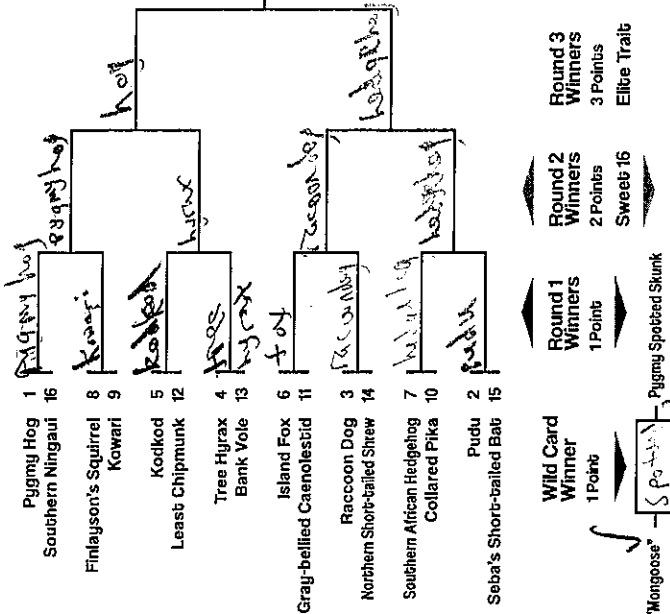

Dylan Vanderpool
Your Name Goes Here

2020 March Mammal Madness

mammalsuck.blogspot.com

MMM created and directed by
Prof Kabie Hinde, Arizona State University
v1_05ng Bracket design by Will Niciday

Tiny Terrors

Cats-ish vs. Dogs-ish

Double Trouble

Anthroposcene

WILD CARD	1 Point / 1
ROUND 1	1 Point Each / 32
ROUND 2	2 Points Each / 32
ROUND 3	3 Points Each / 24
ROUND 4	5 Points Each / 20
ROUND 5	8 Points Each / 16
CHAMPION	13 Points / 13
Total	/ 138 max