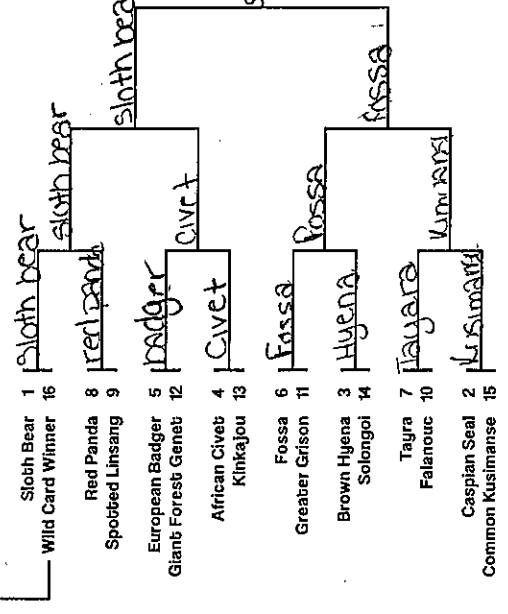

- 1 Gorilla
- 16 Filarial Nematode
- 8 Wolverine
- 9 Lynx
- 5 Harbor Porpoise
- 12 Seahorse
- 4 Indian Cobra
- 13 Long-Legged Bat
- 6 Sarus Crane
- 11 Zokor
- 3 Large-tooth Sawfish
- 14 Acorn Barnacle
- 7 Red-footed Booby
- 10 Green Iguana
- 2 Speartooth Shark
- 15 Amoeba

- 1 Australian Feral Camel
- 16 Face Mite
- 8 House Cat
- 9 Chinchilla
- 5 California Condor
- 12 Little Brown Bat
- 4 Trumpeter Swan
- 13 Honeybee
- 6 Common Cuttlefish
- 11 Bogue
- 3 Thylacine
- 14 Monarch Butterfly
- 7 Gopher Tortoise
- 10 Feral Pigeon
- 2 Florida Panther
- 15 Chytrid

Tiny Terrors

Cats-ish vs. Dogs-ish

Anthroposcene

Double Trouble

Total / 138 max