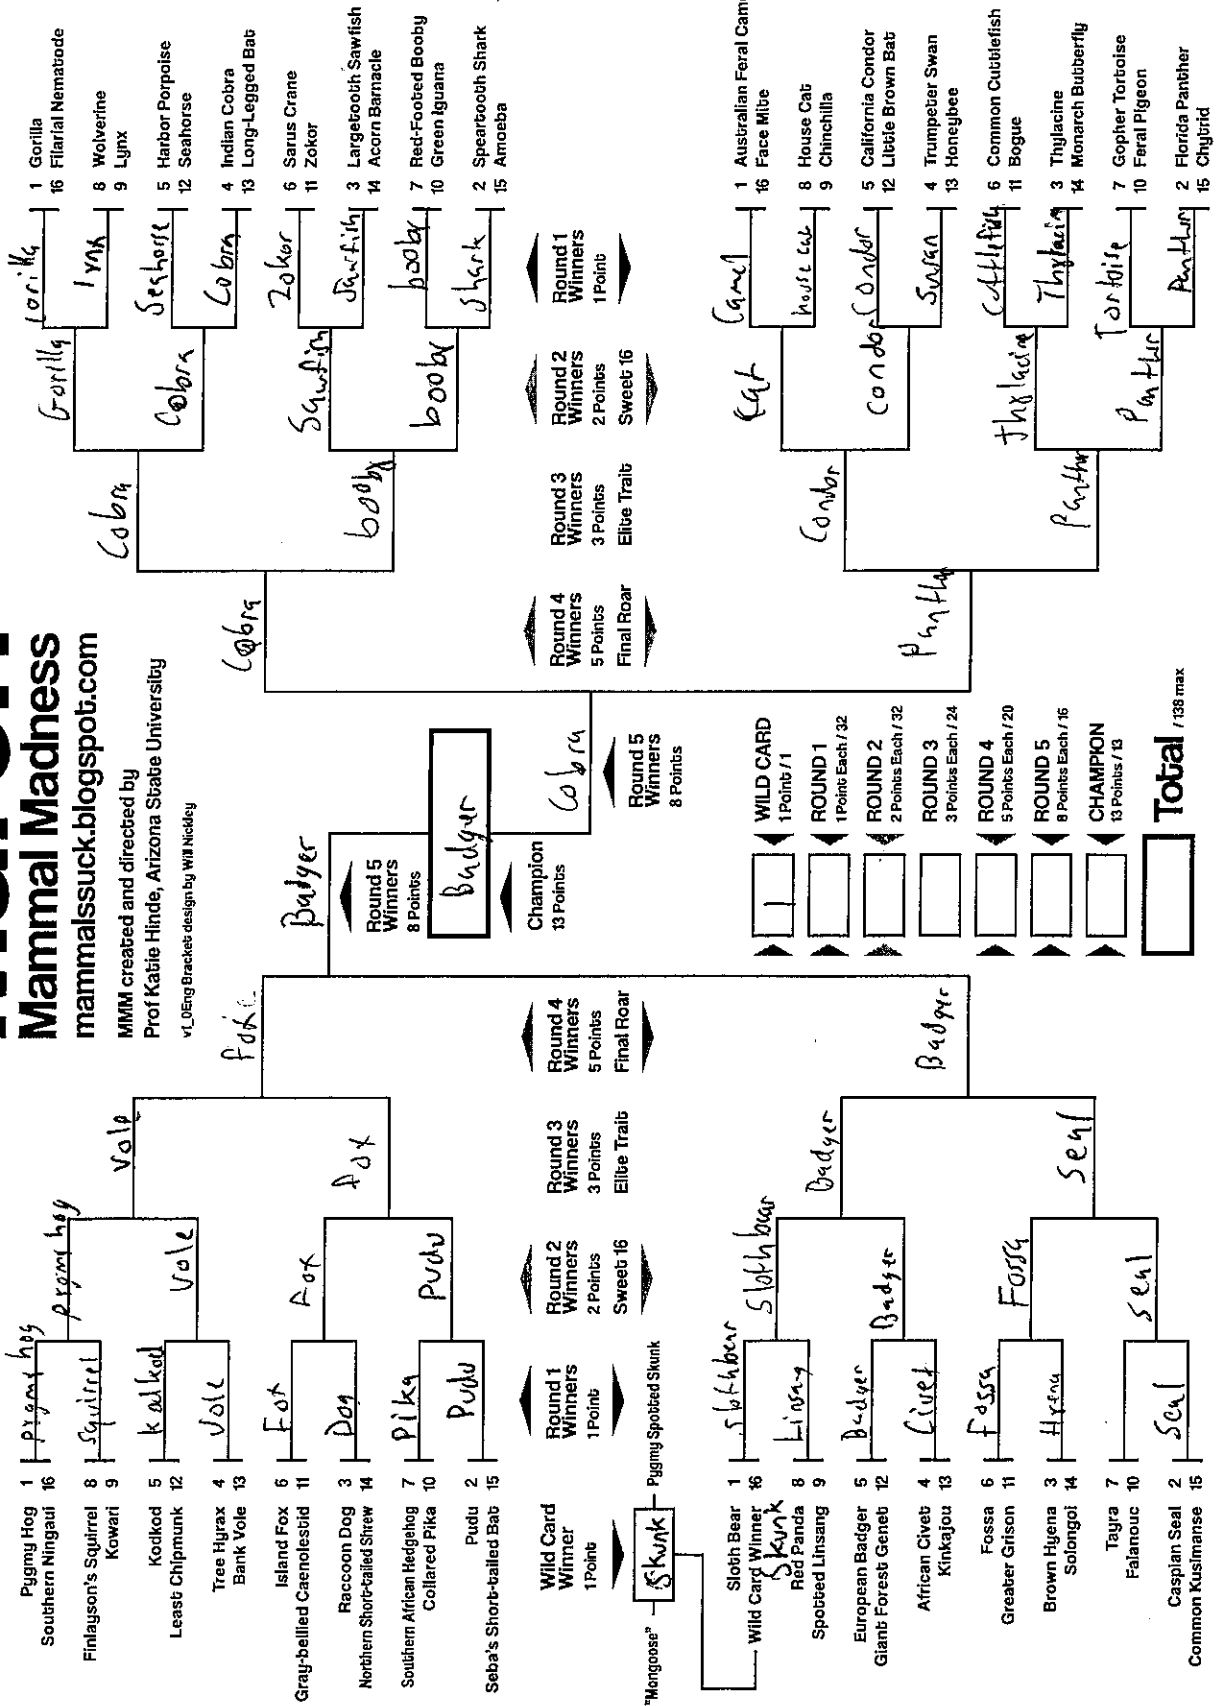

Double Trouble

Cats-ish vs. Dogs-ish

Anthroposcene

Total / 138 max

Stephen M. Langston
Your Name Goes Here

2020 March Mammal Madness

mammalssuck.blogspot.com
MMM created and directed by Prof Katie Hinde, Arizona State University
v1.0 Eng Bracket design by Will Nickley