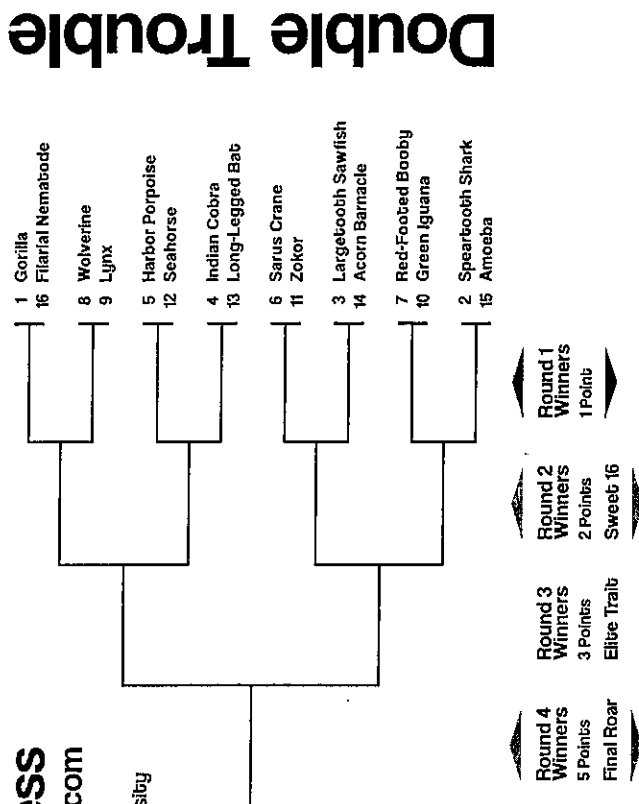

Cats-ish vs. Dogs-ish

Anthroposcene

Wild Card 1 Point / 1: 1

ROUND 1 1 Point Each / 32

ROUND 2 2 Points Each / 32

ROUND 3 3 Points Each / 24

ROUND 4 5 Points Each / 20

ROUND 5 8 Points Each / 16

CHAMPION 13 Points / 13

Total / 138 max

Jeremy Sewell
Your Name Goes Here

2020 March Mammal Madness

mammalssuck.blogspot.com

MMM created and directed by
Prof Kabie Hinde, Arizona State University
v1.0Eng Bracket design by Will Nickley