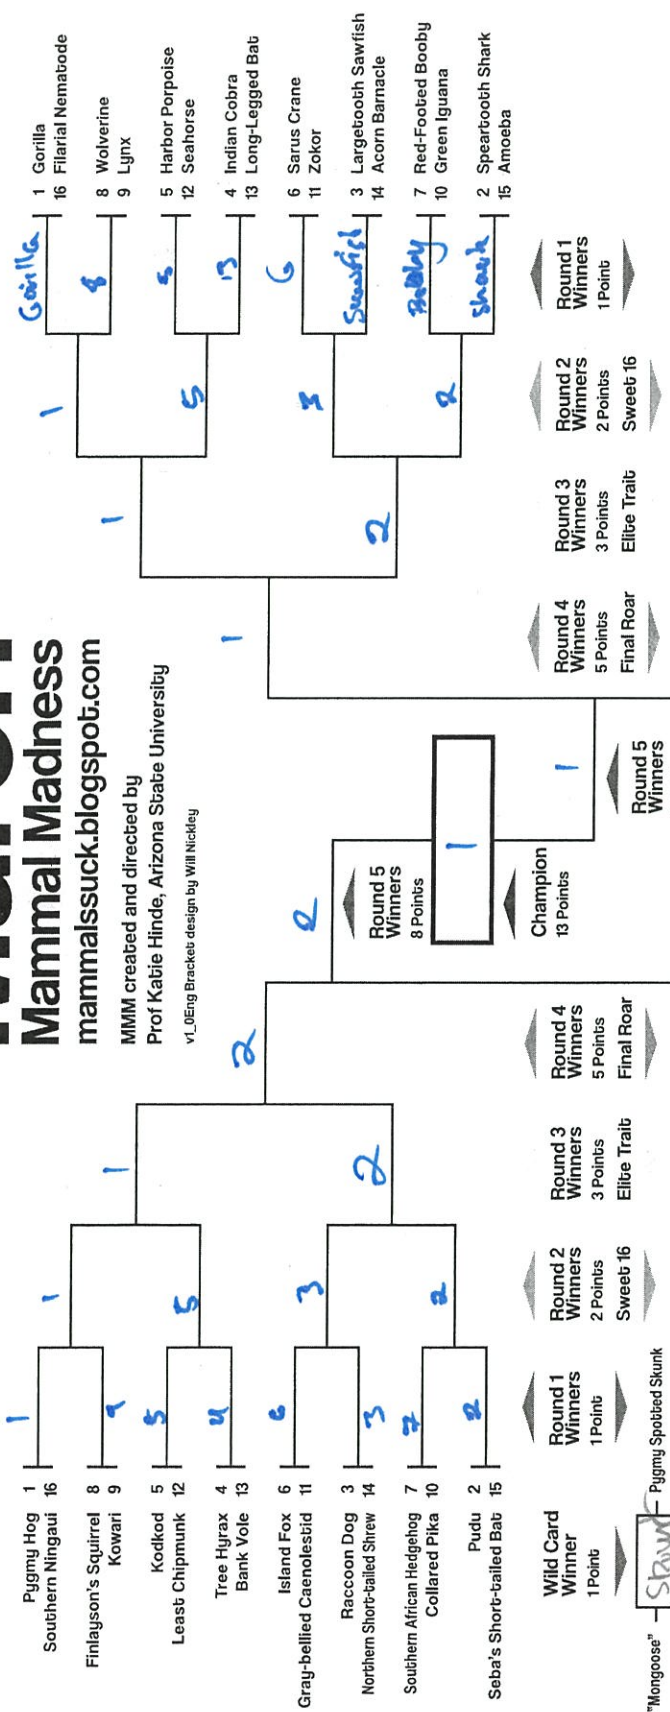

Holden Bowling
Your Name Goes Here

2020 March Mammal Madness

mammalssuck.blogspot.com

MMM created and directed by Prof Katie Hinde, Arizona State University
v1.0Eng Brackets design by Will Nickley