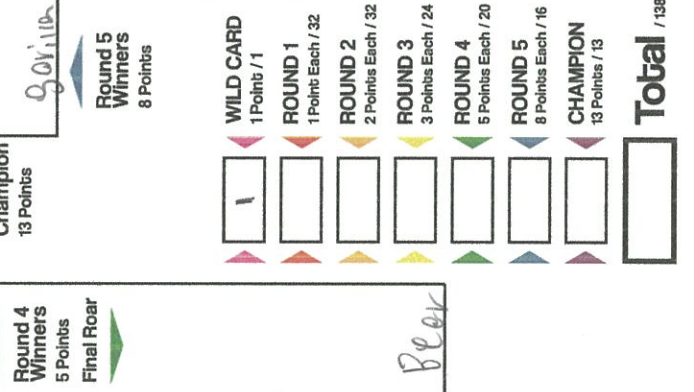

Tiny Terrors

Double Trouble

- Wild Card Winner 1 Point: Skunk
- 1 Sloth Bear
- 16 Wild Card Winner
- 8 Red Panda
- 9 Spotted Linsang
- 5 European Badger
- 12 Giant Forest Genet
- 4 African Civet
- 13 Kinkajou
- 6 Fossa
- 11 Greater Grison
- 3 Brown Hyena
- 14 Solongoi
- 7 Tayra
- 10 Falanouc
- 2 Caspian Seal
- 15 Common Kusimanse