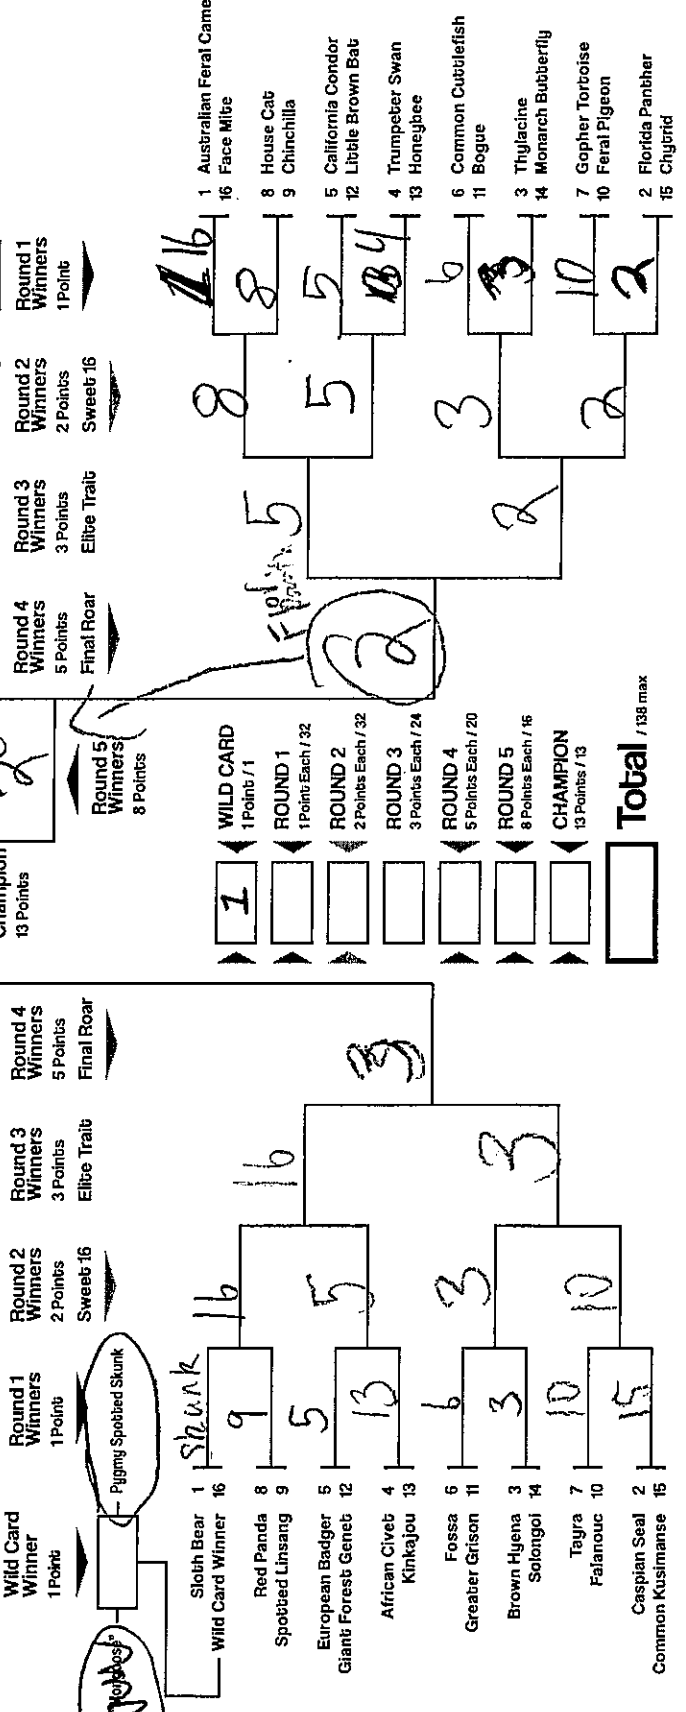

Cats-ish vs. Dogs-ish