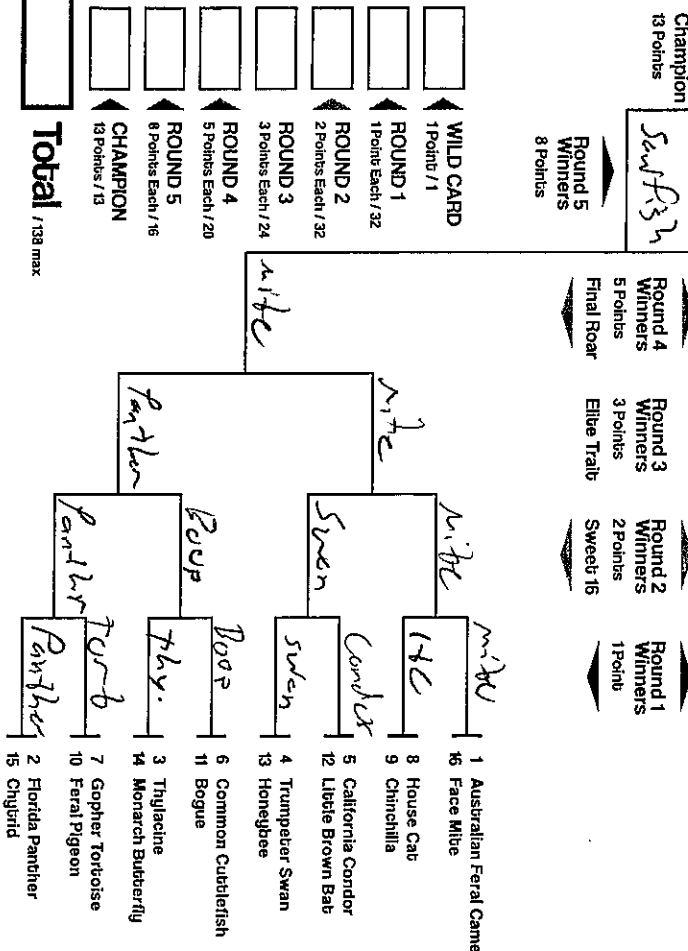

AnthroSCENE

WILD CARD
1 Point / 1

ROUND 1
1 Point Each / 32

ROUND 2
2 Points Each / 32

ROUND 3
3 Points Each / 24

ROUND 4
5 Points Each / 20

ROUND 5
8 Points Each / 16

CHAMPION
13 Points / 13

Total / 138 max