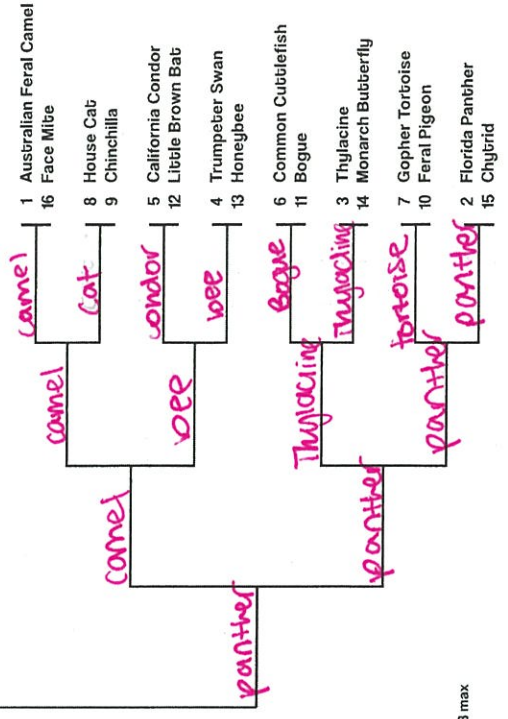

Double Trouble

Anthroposcene

Tiny Terrors

Cats-ish vs. Dogs-ish

Jenna Albrecht
Your Name Goes Here

2020 March Mammal Madness

mammalsuck.blogspot.com

MMM created and directed by Prof Katie Hinde, Arizona State University
v1.0 Eng Bracket design by Will Nickley

Double Trouble

Anthroposcene

Tiny Terrors

Cats-ish vs. Dogs-ish

0	WILD CARD	1 Point / 1
	ROUND 1	1 Point Each / 32
	ROUND 2	2 Points Each / 32
	ROUND 3	3 Points Each / 24
	ROUND 4	5 Points Each / 20
	ROUND 5	8 Points Each / 16
	CHAMPION	13 Points / 13
	Total	138 max