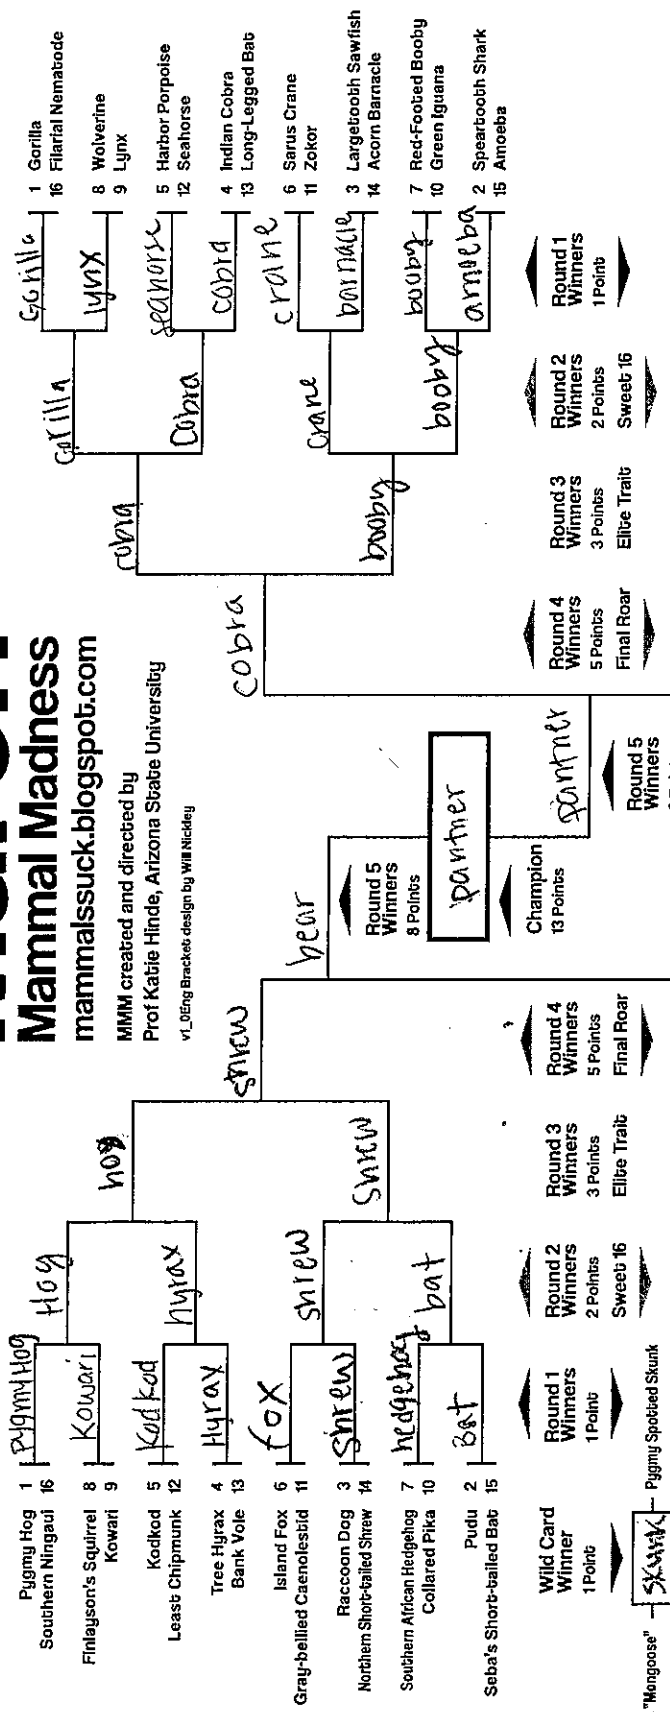

Double Trouble

Cats-ish vs. Dogs-ish

Anthroposcene

Your Name Goes Here

Total / 133 max

Concise Mammals
Your Name Goes Here

2020 March Mammal Madness

mammalsuck.blogspot.com
MMM created and directed by
Prof Katie Hinde, Arizona State University
VLDing Bracket design by WM Nickley