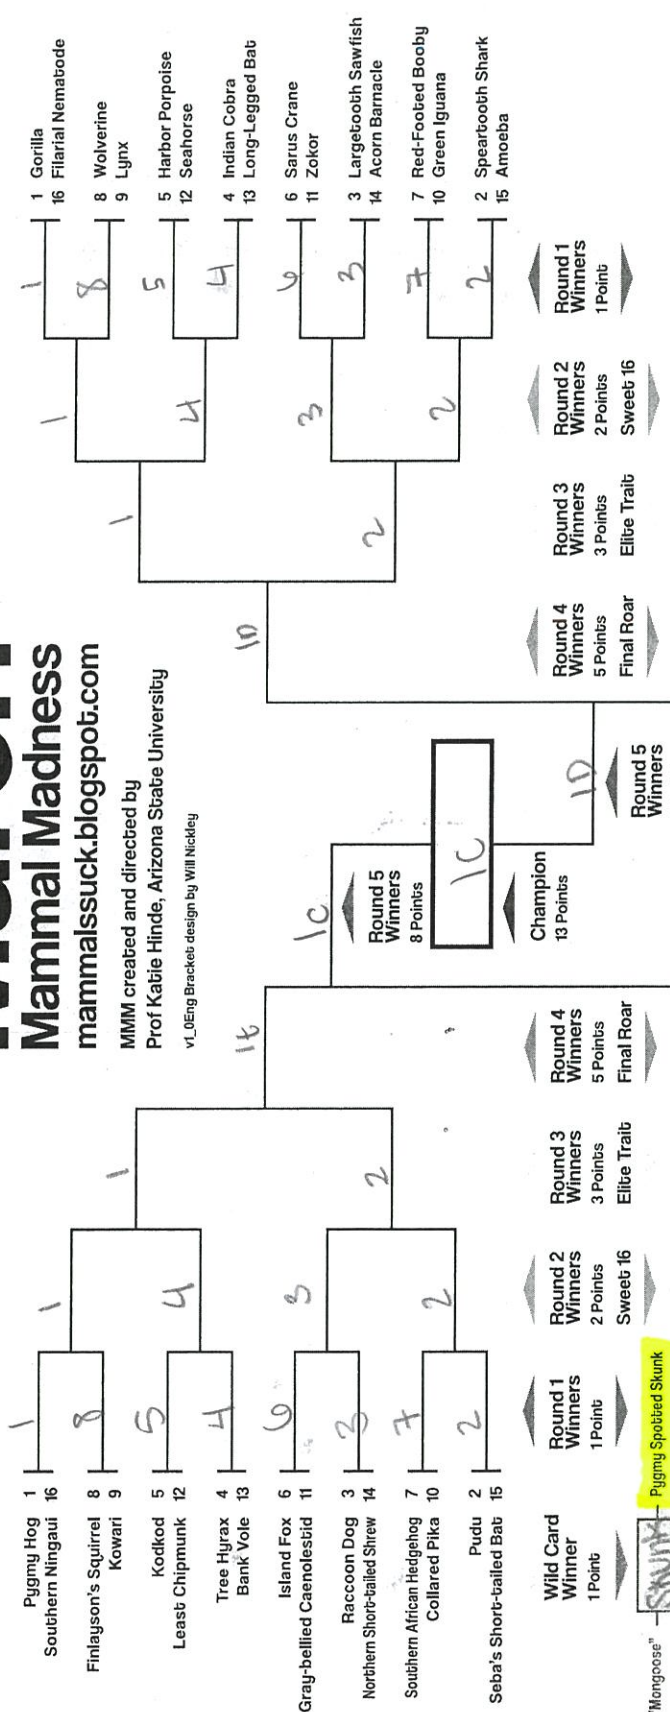

Rhann Mason
Your Name Goes Here

2020 March Mammal Madness

mammalsuck.blogspot.com

MMM created and directed by Prof Katie Hinde, Arizona State University
v1_0Eng Bracket design by Will Nickley