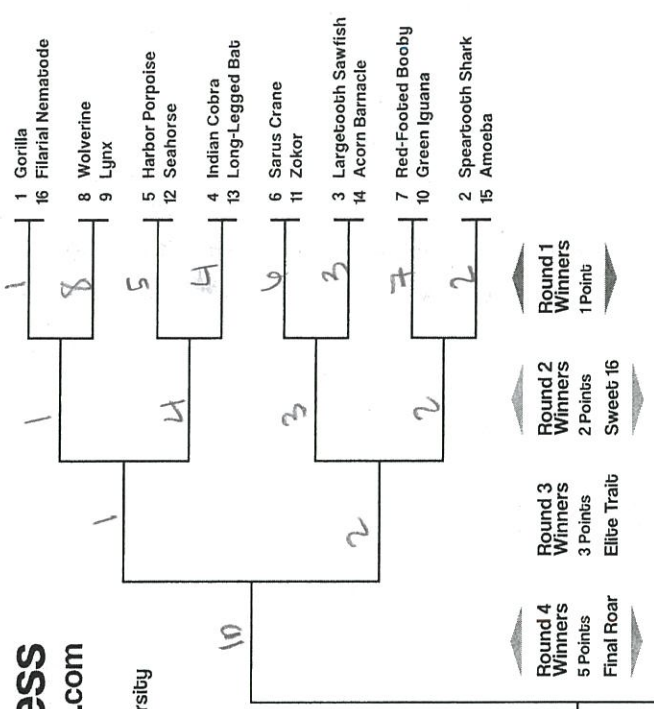

Double Trouble