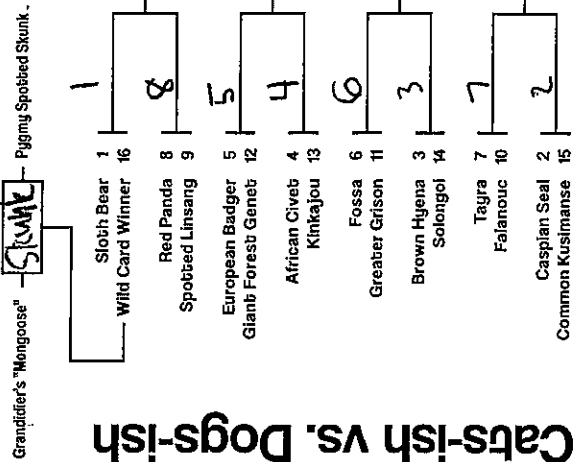

Double Trouble

Cats-ish vs. Dogs-ish

Anthroposcene

WILD CARD: 1 Point / 1

ROUND 1: 1 Point Each / 32

ROUND 2: 2 Points Each / 32

ROUND 3: 3 Points Each / 24

ROUND 4: 5 Points Each / 20