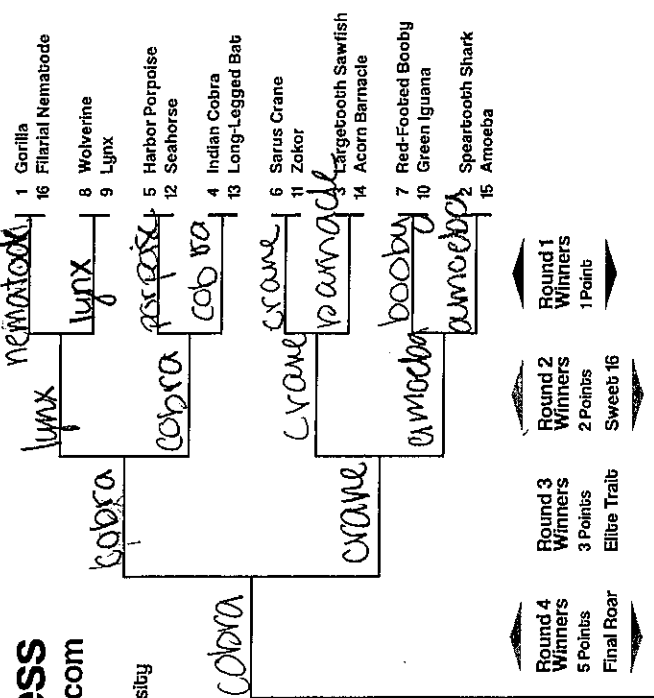

mammalsuck.blogspot.com

MMM created and directed by Prof Katie Hinde, Arizona State University
vL_Deng Bracket design by Will Nickley

Double Trouble

Cats-ish vs. Dogs-ish

Anthroposcene

Total / 138 max

Spencer Curran
YOUR NAME GOES HERE