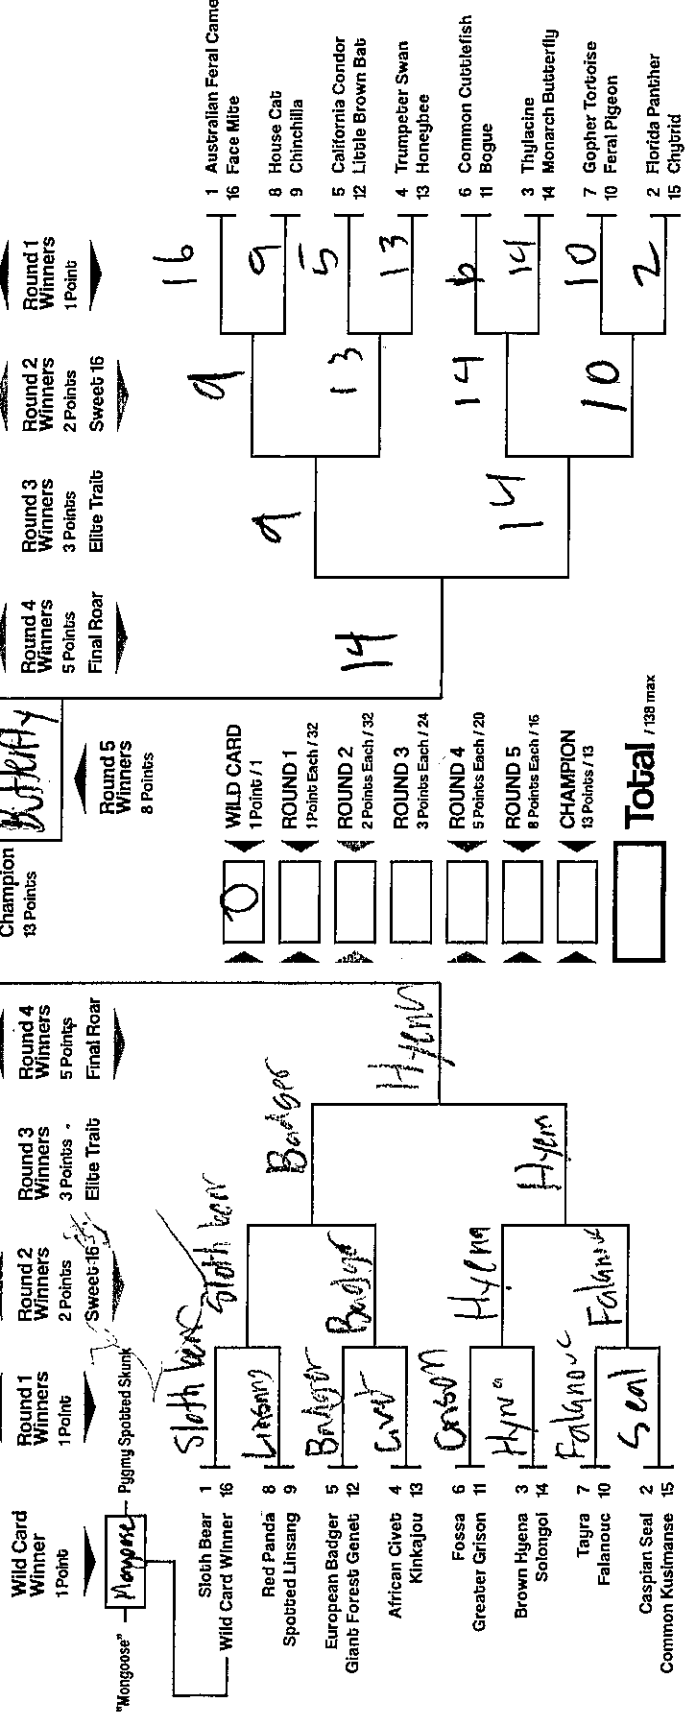

Kenta Thyagaraj
Your Name Goes Here

2020 March Mammal Madness

mammalsuck.blogspot.com

MMM created and directed by Prof Katie Hinde, Arizona State University
vL_Ding Bracket design by Will Nickley

Double Trouble

Anthroposcene

Tiny Terrors

Cats-ish vs. Dogs-ish