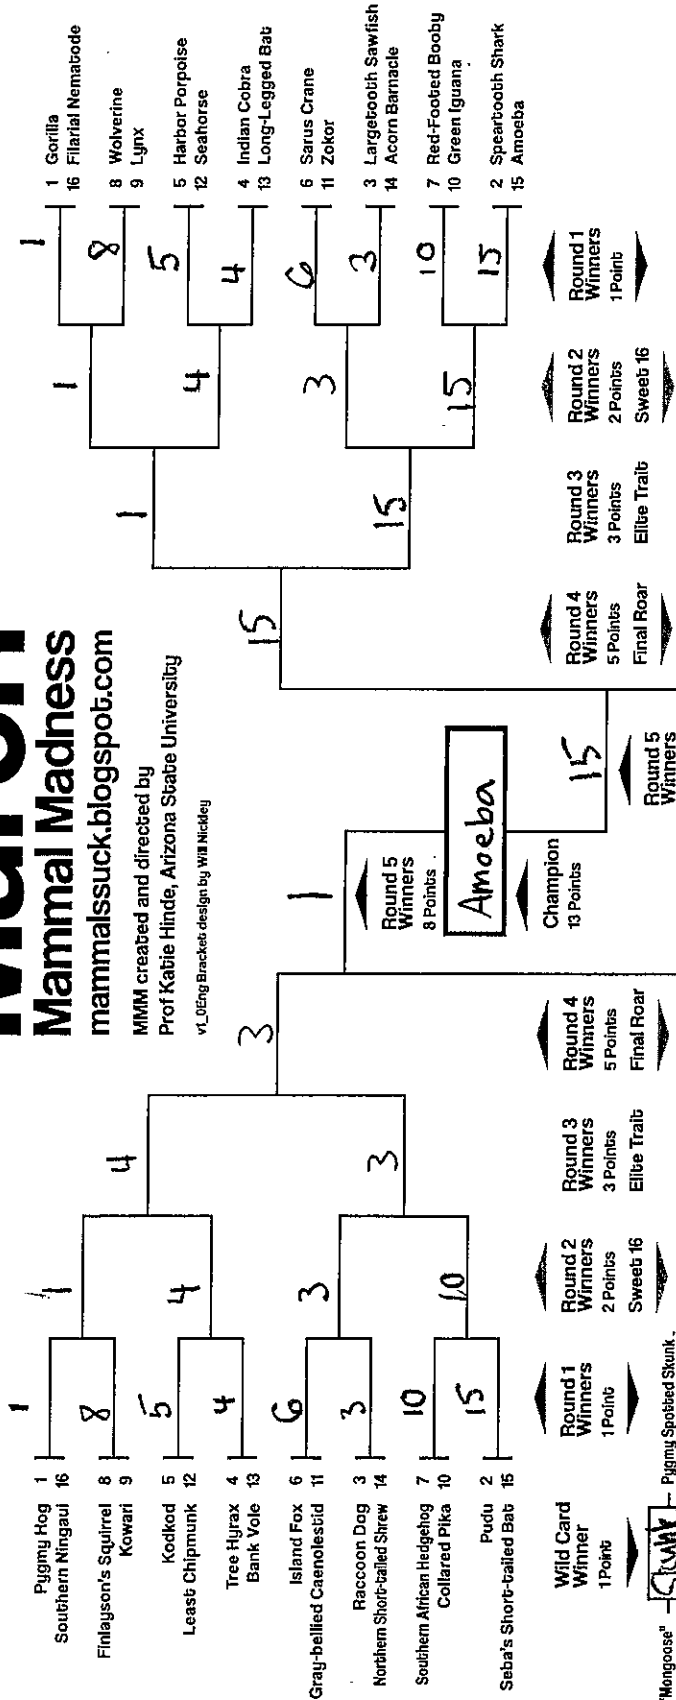

Double Trouble

Cats-ish vs. Dogs-ish

Anthroposcene

WILD CARD: 1 Point / 1

ROUND 1: 1 Point Each / 32

ROUND 2: 2 Points Each / 32

ROUND 3: 3 Points Each / 24

ROUND 4: 5 Points Each / 20