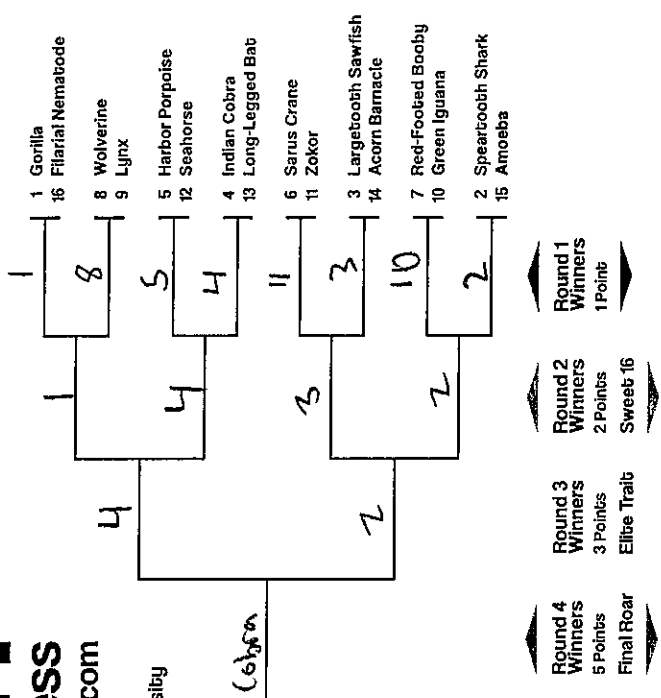

Double Trouble