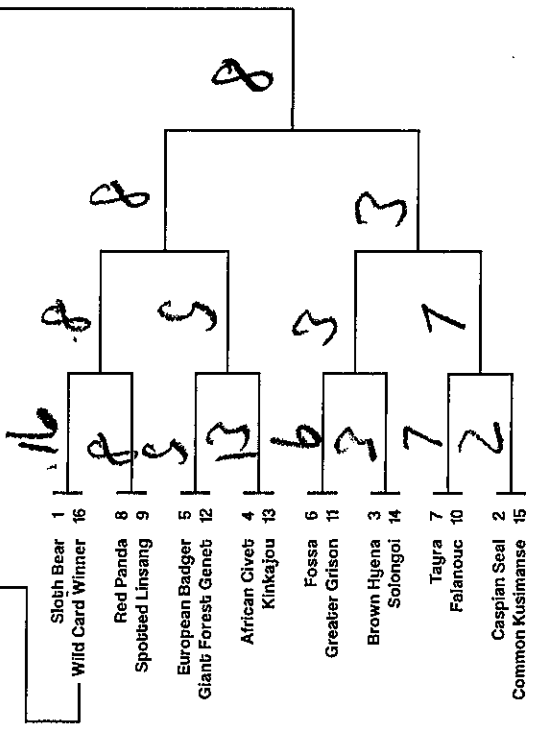

Cats-ish vs. Dogs-ish