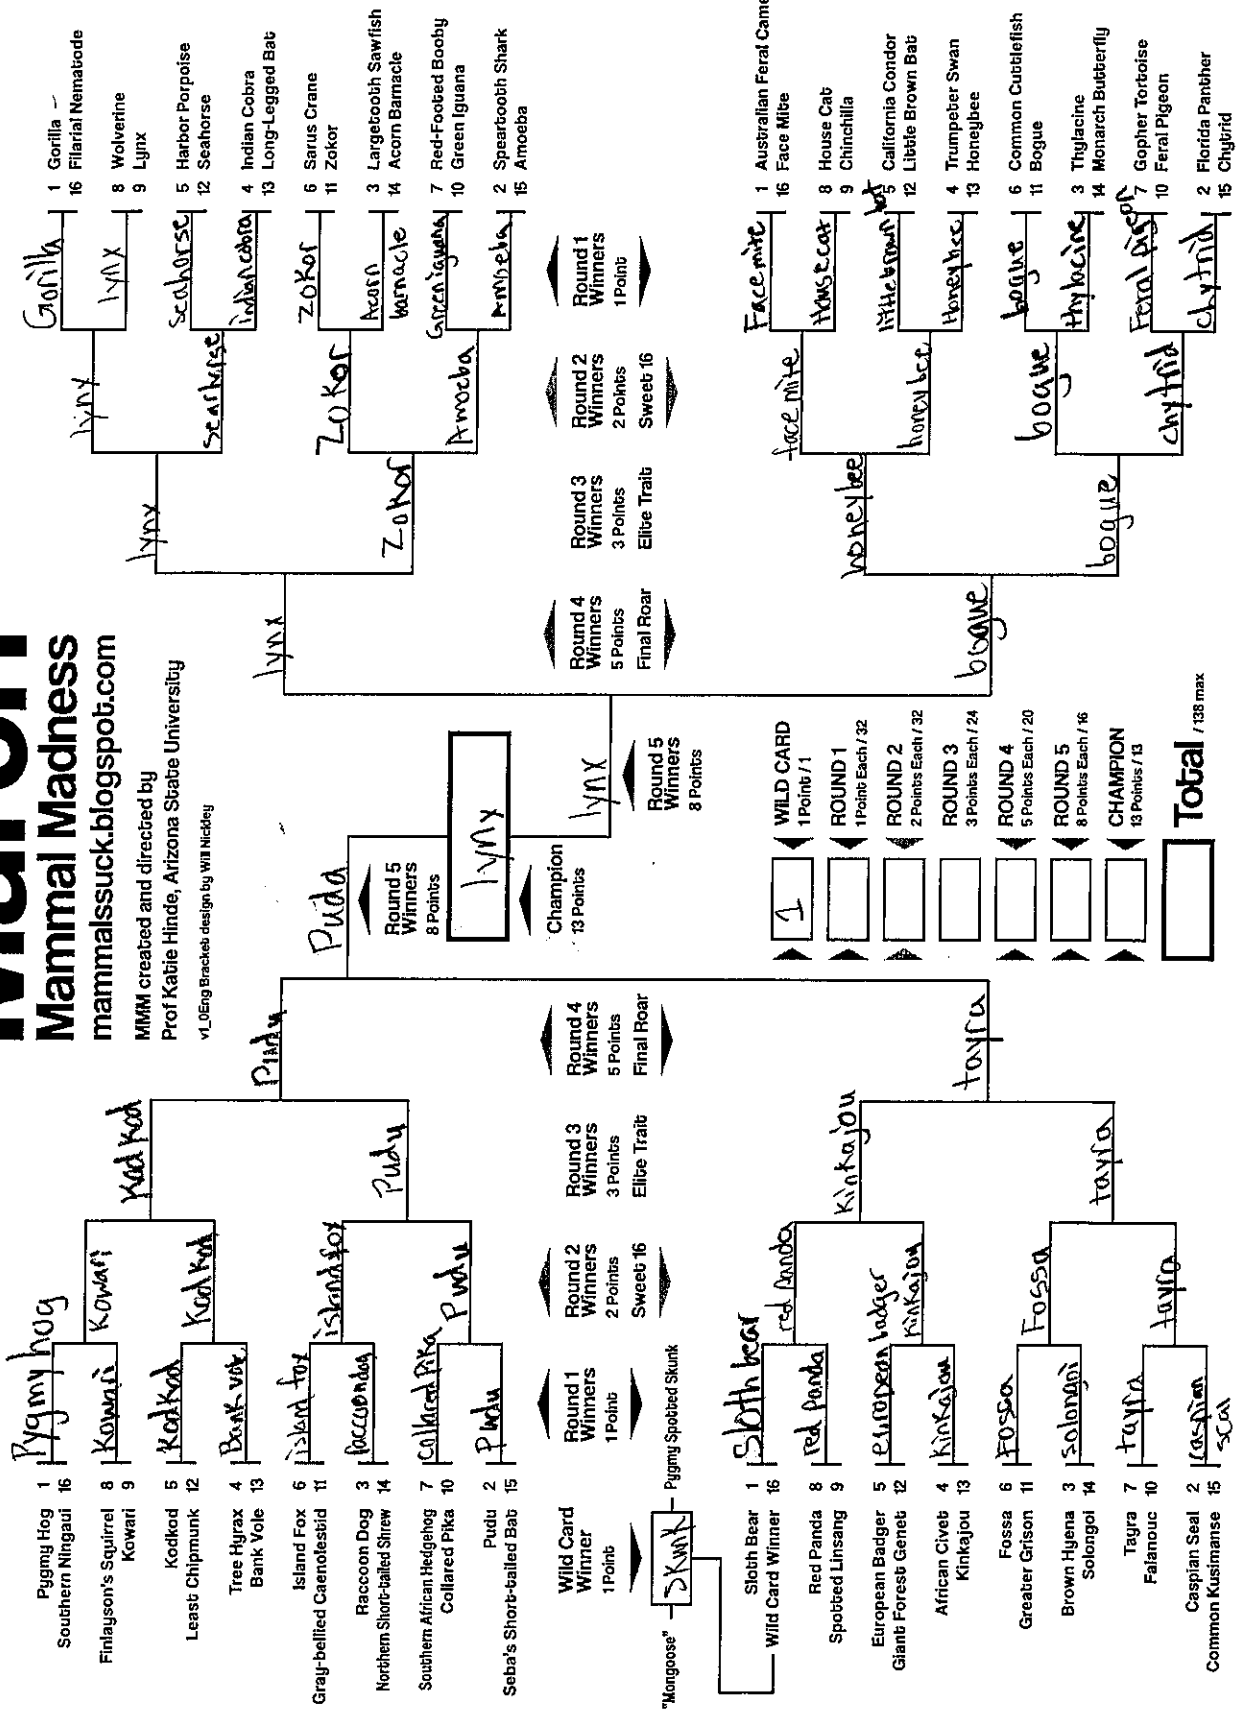

logan philpot
Your Name Goes Here

2020 March Mammal Madness

mammalsuck.blogspot.com

MMM created and directed by Prof Katie Hinde, Arizona State University
vL Deng Bracket design by Will Nicdey

Double Trouble

Anthroposcene

Tiny Terrors

Cats-ish vs. Dogs-ish