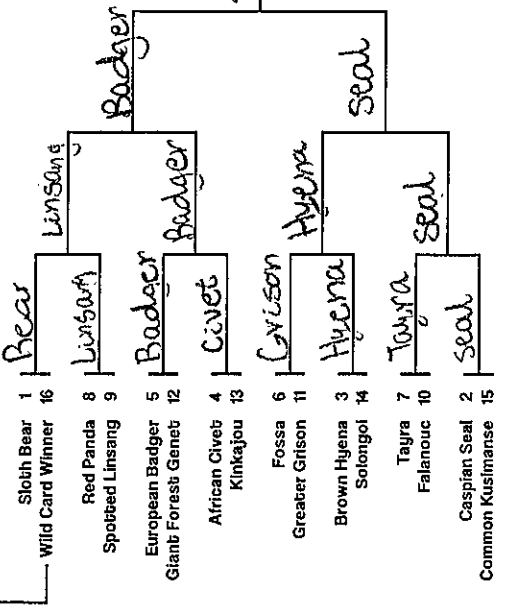

2020 March Mammal Madness

mammalssuck.blogspot.com

MMM created and directed by Prof Katie Hinde, Arizona State University
v1.0Eng Bracket design by Will Nickley

Double Trouble

Cats-ish vs. Dogs-ish

Anthroposcene

Wild Card Winner 1 Point
 Round 1 Winners 1 Point
 Round 2 Winners 2 Points
 Round 3 Winners 3 Points
 Round 4 Winners 5 Points
 Round 5 Winners 8 Points
 Final Roar Sweet 16
 Elite Trait
 Champion 13 Points
 Wild Card 1 Point / 1
 Round 1 1 Point Each / 32
 Round 2 2 Points Each / 32
 Round 3 3 Points Each / 24
 Round 4 5 Points Each / 20
 Round 5 8 Points Each / 16
 CHAMPION 13 Points / 13
 Total / 138 max