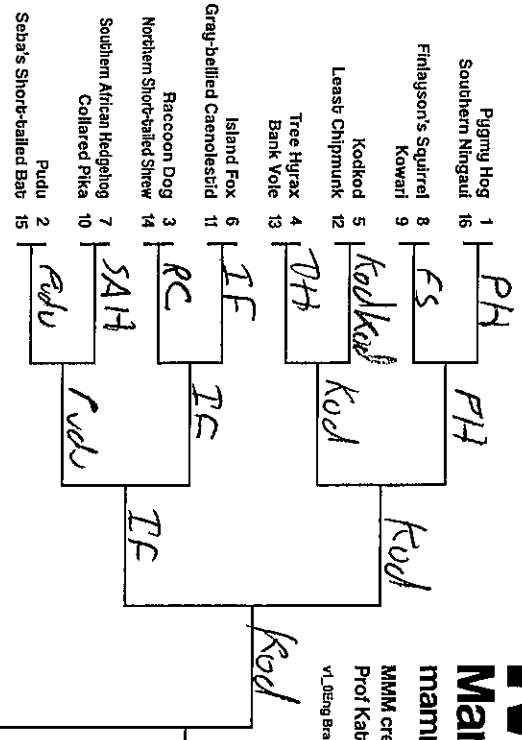

Tiny Terrors

Double Trouble

Cats-ish vs. Dogs-ish

AnthroSCENE

WILD CARD
 1 Point / 1

ROUND 1
 1 Point Each / 32

ROUND 2
 2 Points Each / 32

ROUND 3
 3 Points Each / 24