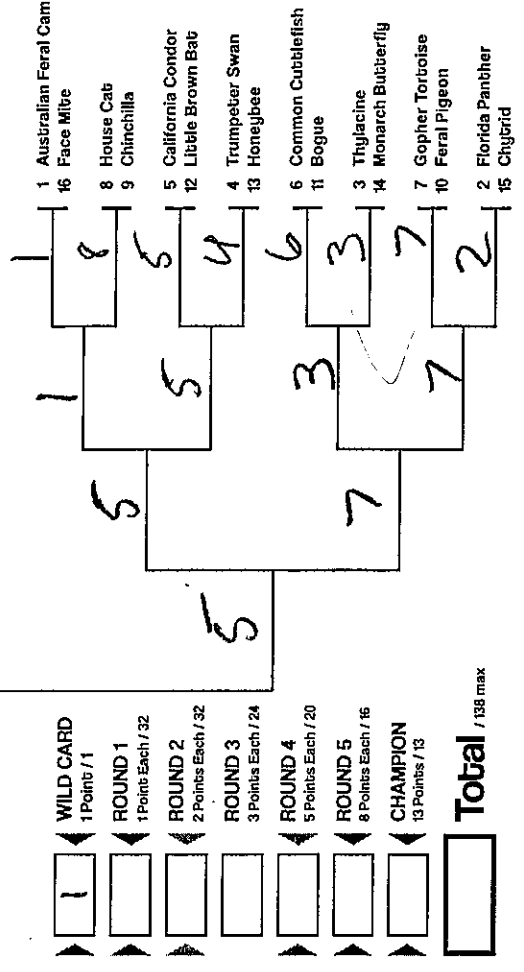

Anthroposcene