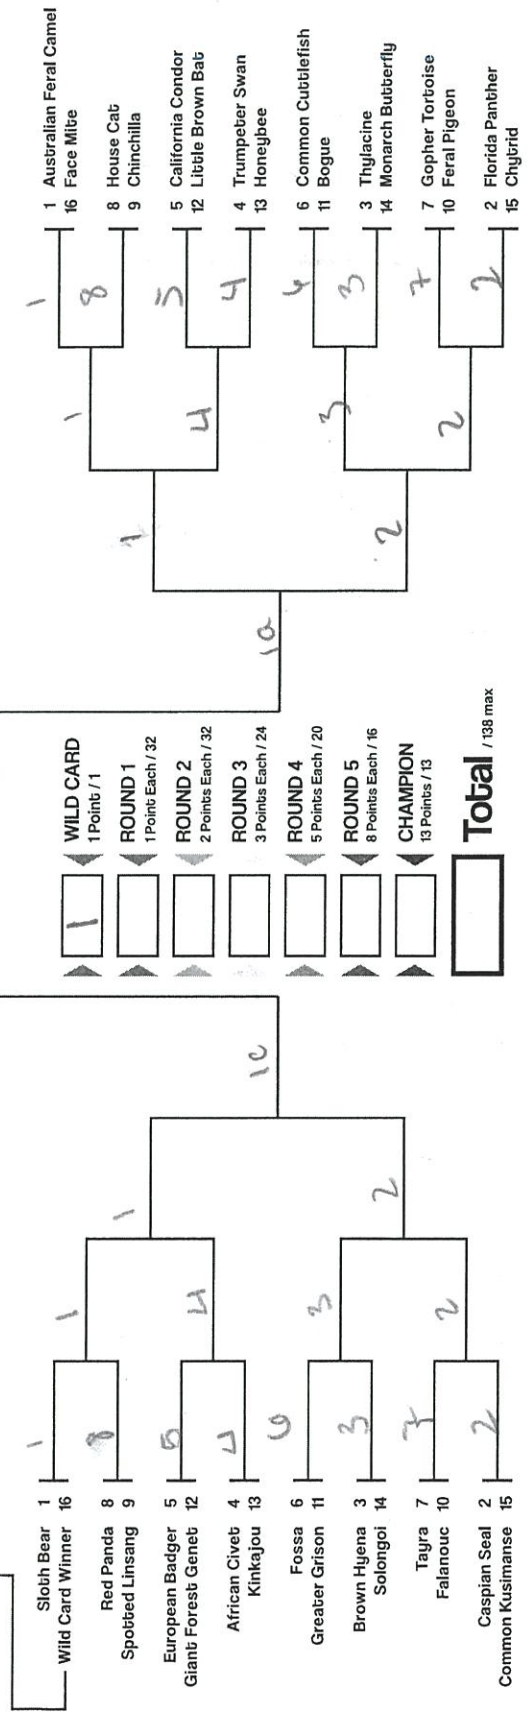

Cats-ish vs. Dogs-ish