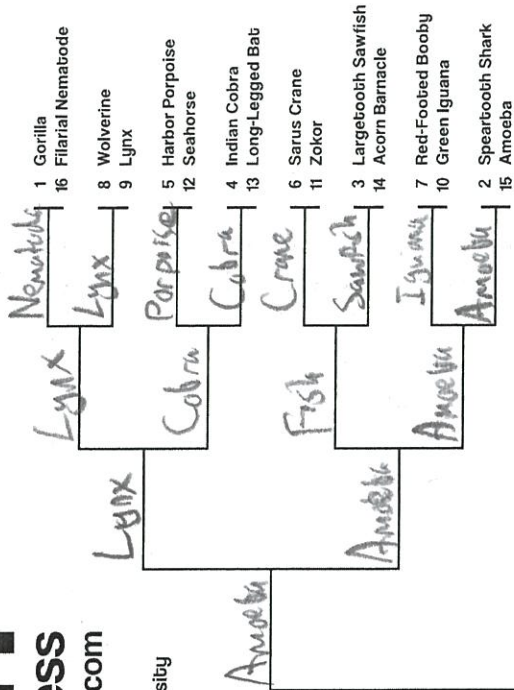

Cadey McCollum
Your Name Goes Here

2020 March Mammal Madness

mammalssuck.blogspot.com

MMM created and directed by Prof Katie Hinde, Arizona State University
v1.0 Eng Bracket design by Will Nickley

Double Trouble