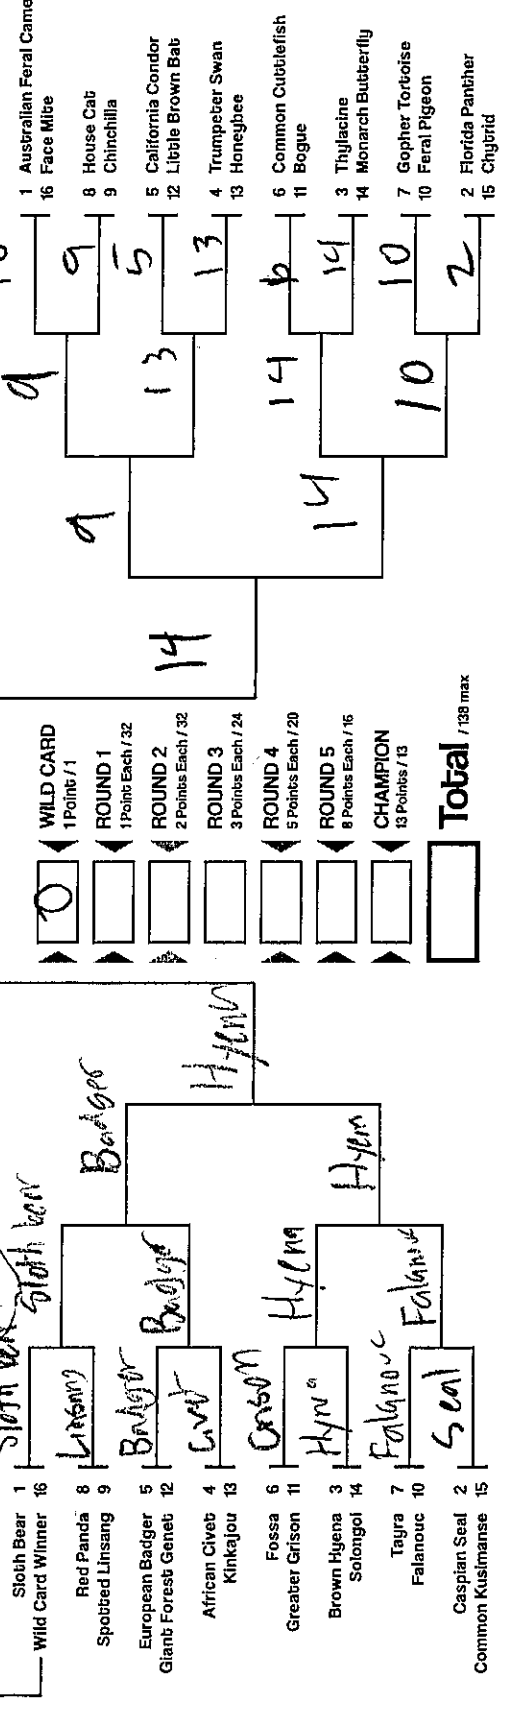

Anthroposcene

Tiny Terrors

Cats-ish vs. Dogs-ish