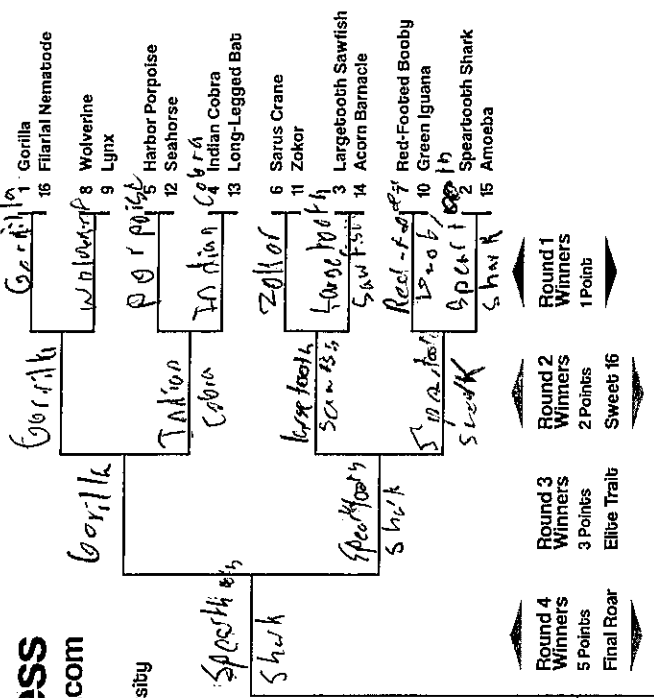

Jackson Lakes
Your Name Goes Here

2020 March Mammal Madness

mammalssuck.blogspot.com

MMM created and directed by Prof Katie Hinde, Arizona State University
VLEing Bracket design by Will Nickley

Double Trouble