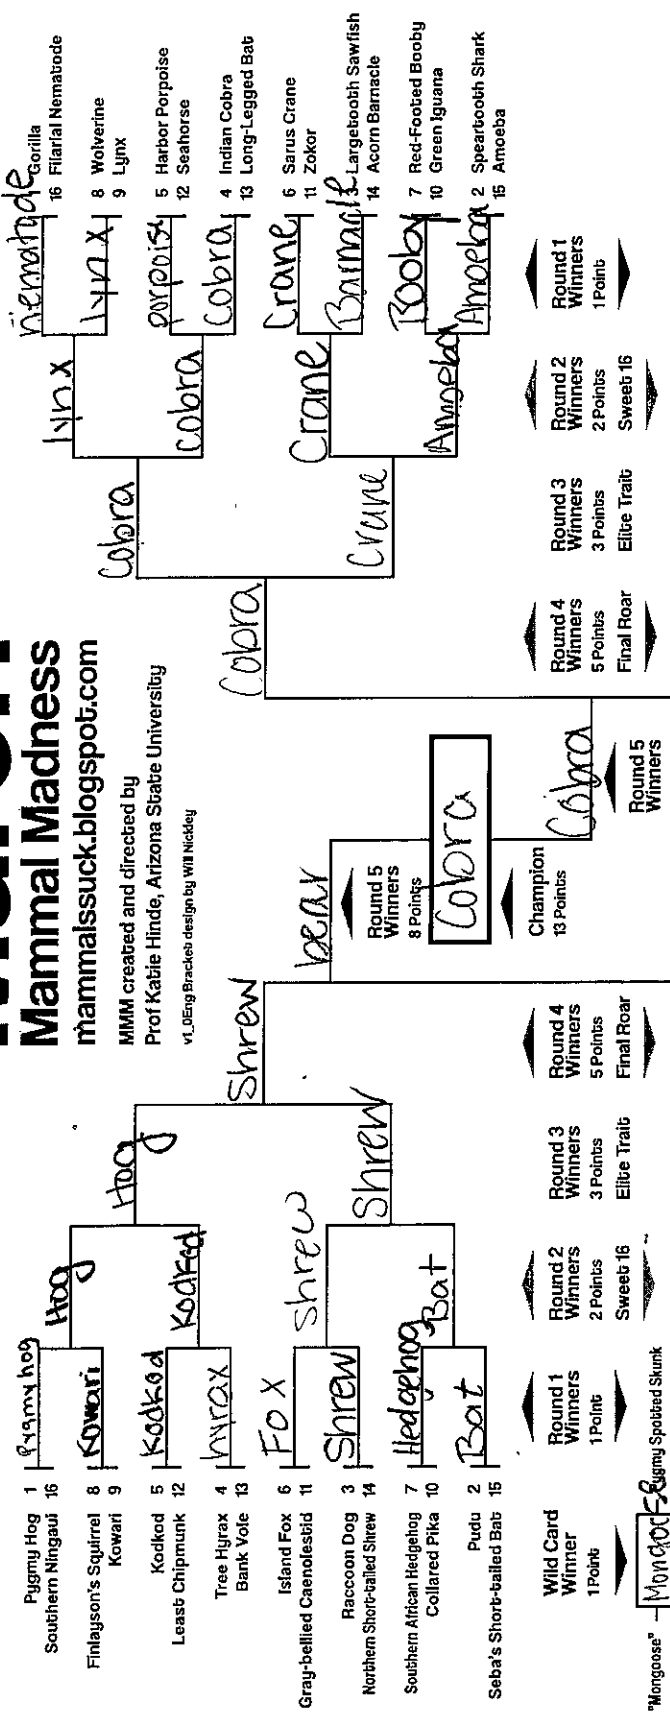

Paige Mahon
Your Name Goes Here

2020 March Mammal Madness

mammalsuck.blogspot.com

MMM created and directed by Prof Katie Hinde, Arizona State University
v1.0 Eng Bracket design by Will Nickley

Anthroposcene