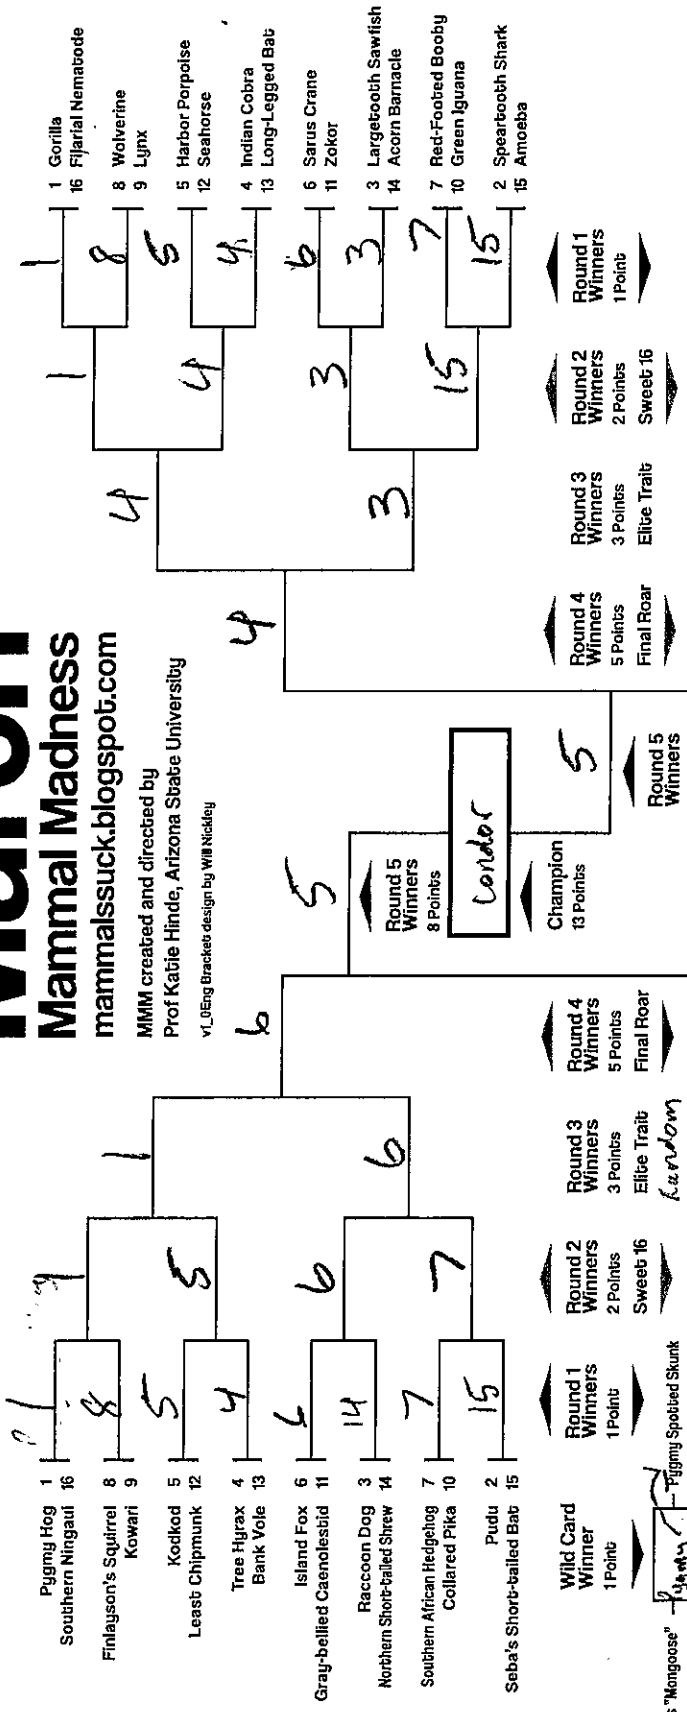

Evan Williams
Your Name Goes Here

2020 March Mammal Madness

mammalsuck.blogspot.com
MMM created and directed by Prof Katie Hinde, Arizona State University
v1.0 Eng Bracket design by Will Nickley