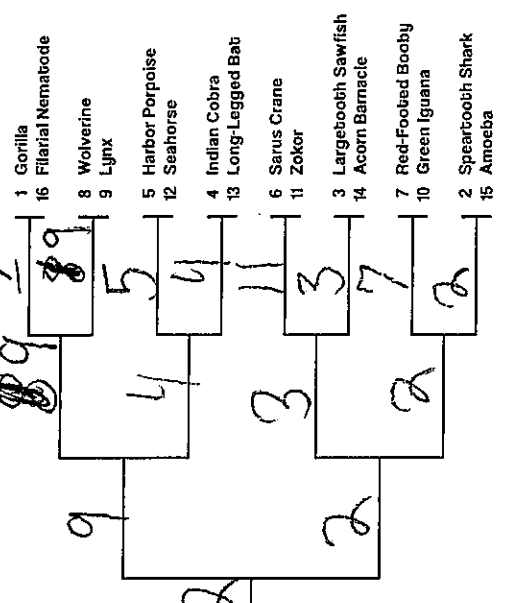

Double Trouble