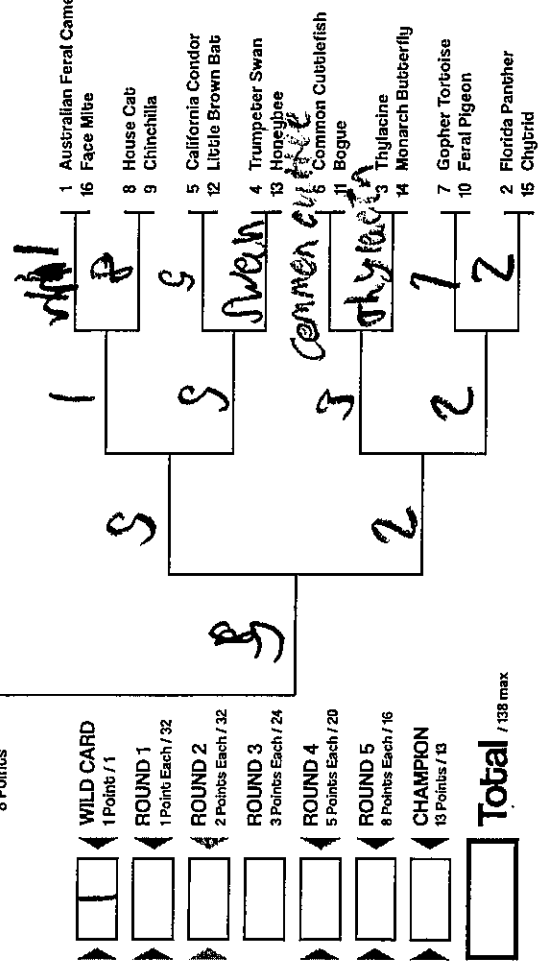

Anthropocene