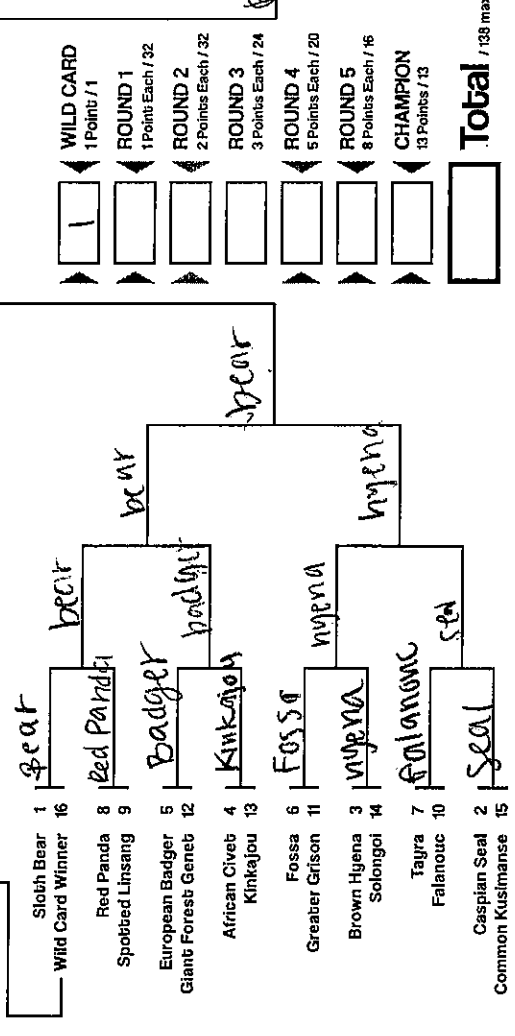

Double Trouble

Cats-ish vs. Dogs-ish

Anthroposcene

Your Name Goes Here

Total / 133 max

Concise Mammals
Your Name Goes Here

2020 March Mammal Madness

mammalsuck.blogspot.com
MMM created and directed by
Prof Katie Hinde, Arizona State University
VLDing Bracket design by WM Nickley