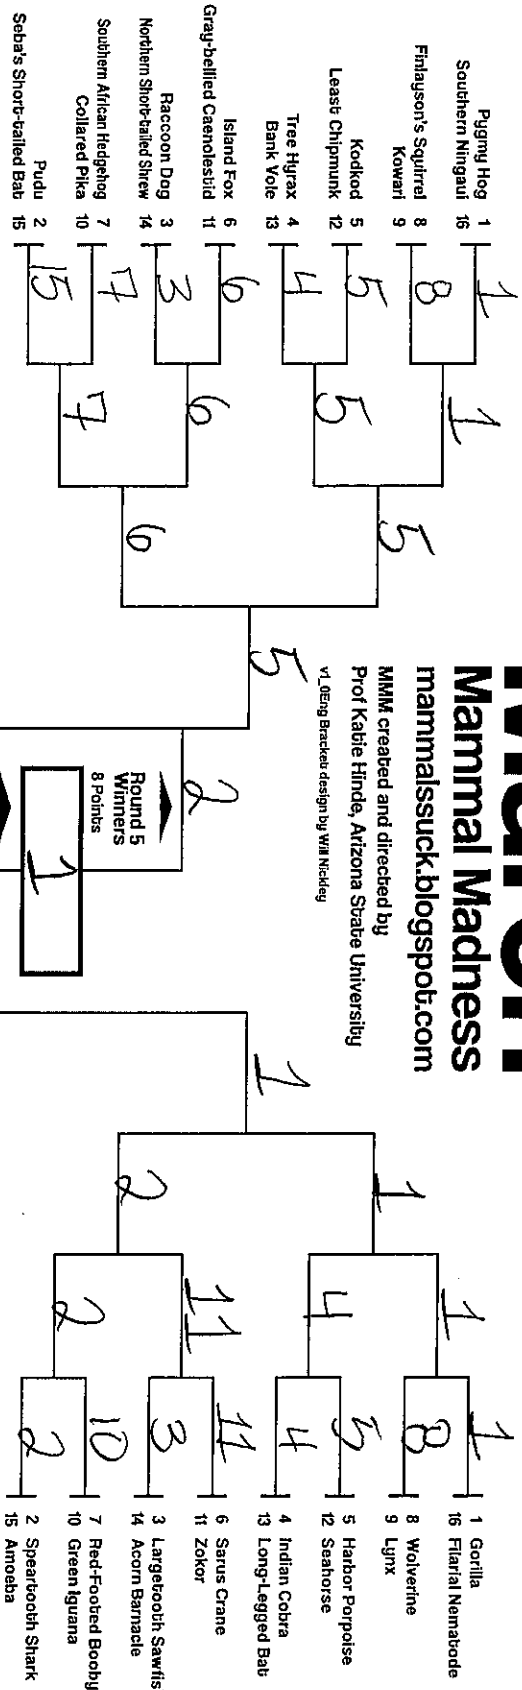

Cats-ish vs. Dogs-ish

Anthroposcene

Wild Card 1 Point / 1: 1

ROUND 1 1 Point Each / 32

ROUND 2 2 Points Each / 32

ROUND 3 3 Points Each / 24

ROUND 4 5 Points Each / 20

ROUND 5 8 Points Each / 16

Tiny Terrors

Double Trouble

Cats-ish vs. Dogs-ish

AnthroSCENE

WILD CARD
 1 Point / 1

ROUND 1
 1 Point Each / 32

ROUND 2
 2 Points Each / 32

ROUND 3
 3 Points Each / 24

ROUND 4
 5 Points Each / 20

ROUND 5
 8 Points Each / 16

CHAMPION
 13 Points / 13

Total / 138 max

Autumn DeFitz
YOUR NAME GOES HERE

2020

March

mammalsuck.blogspot.com

MM created and directed by Prof Kabir Hinde, Arizona State University
v1. Deng Bracket design by Will Nickley

Tiny Terrors

Double Trouble

Cats-ish vs. Dogs-ish

AnthropoSCENE

WILD CARD
1 Point / 1

ROUND 1
1 Point Each / 32