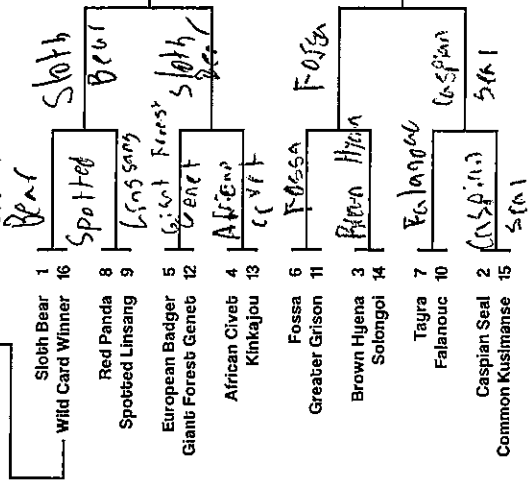

Double Trouble

Anthropocene

Tiny Terrors

Cats-ish vs. Dogs-ish

Wild Card 1 Point / 1
Round 1 1 Point Each / 32
Round 2 2 Points Each / 32
Round 3 3 Points Each / 24
Round 4 5 Points Each / 20
Round 5 8 Points Each / 16
Champion 13 Points / 13
Total / 133 max