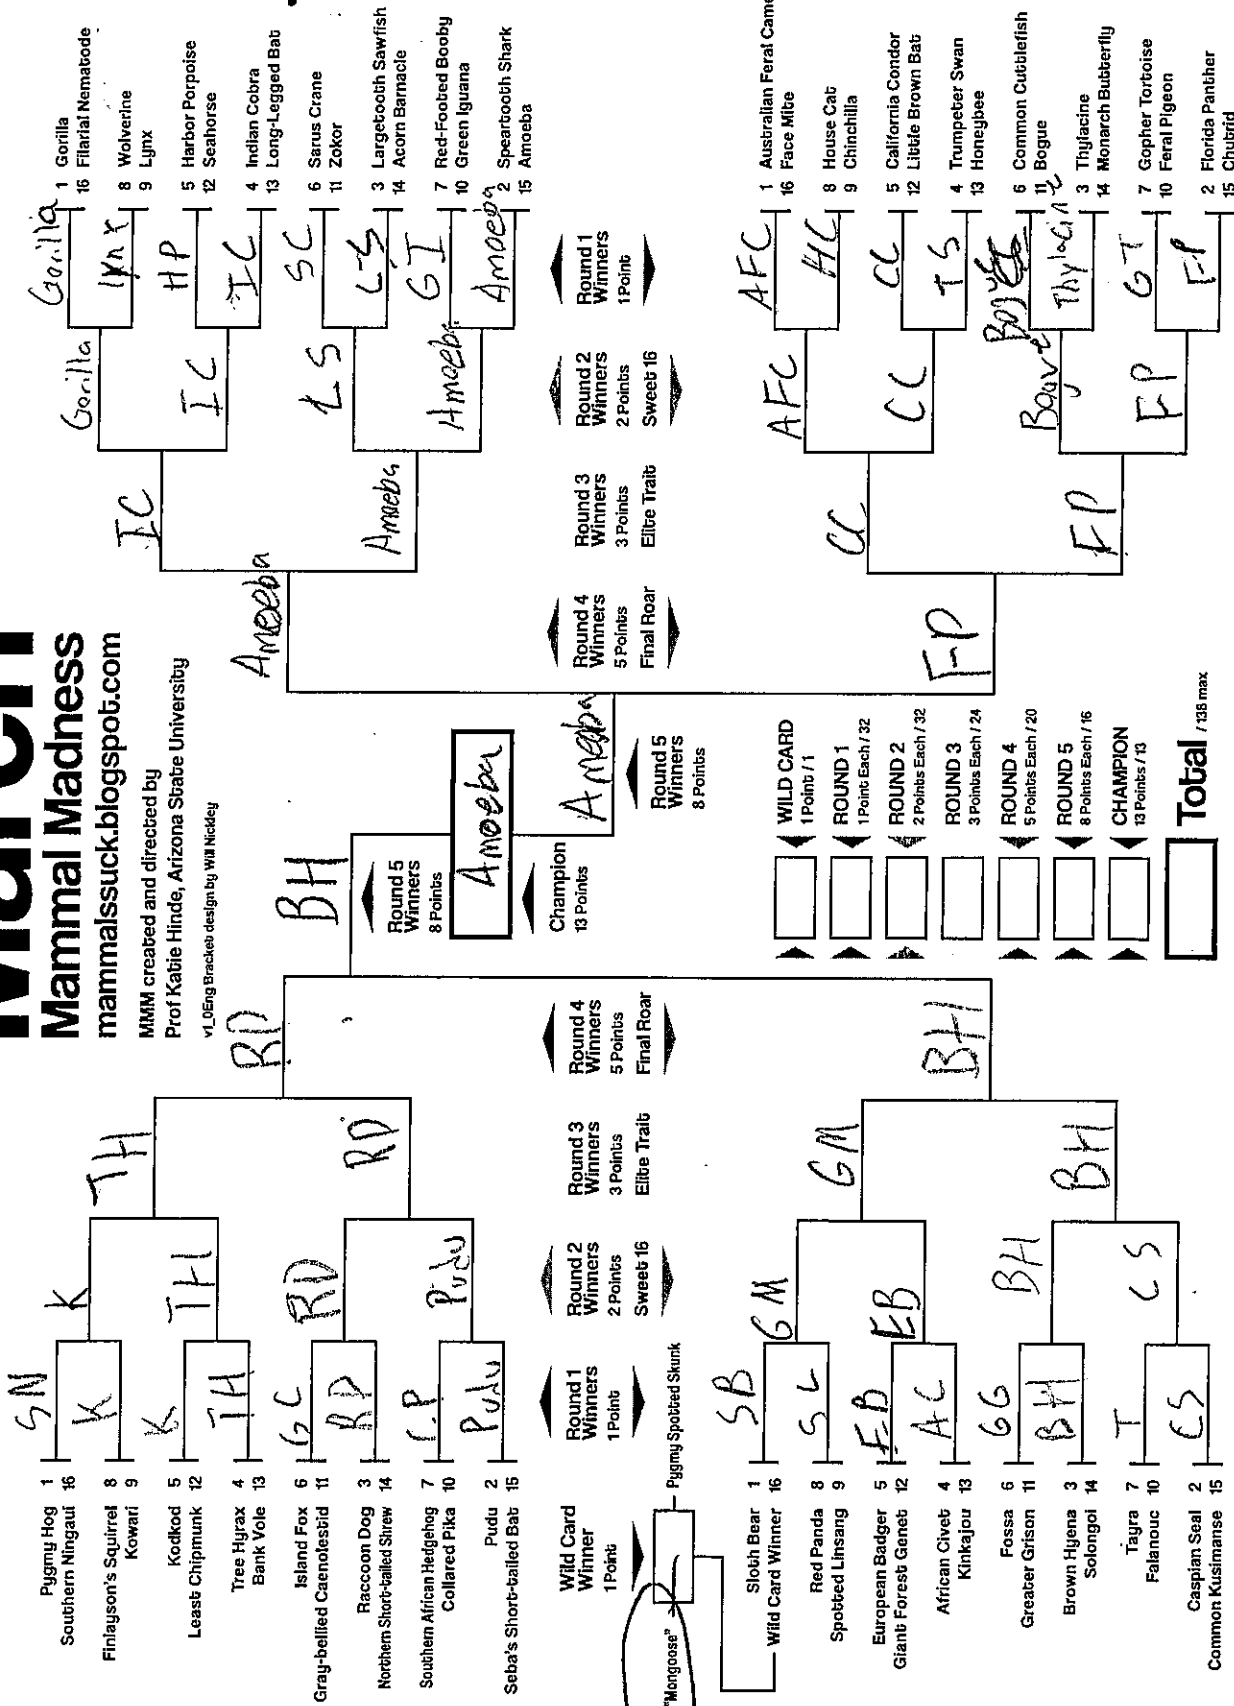

Double Trouble

Cats-ish vs. Dogs-ish

Anthroposcene

Your Name Goes Here

Total / 133 max

Concise Mammals
Your Name Goes Here

2020 March Mammal Madness

mammalsuck.blogspot.com
MMM created and directed by
Prof Katie Hinde, Arizona State University
VLDing Bracket design by WM Nickley