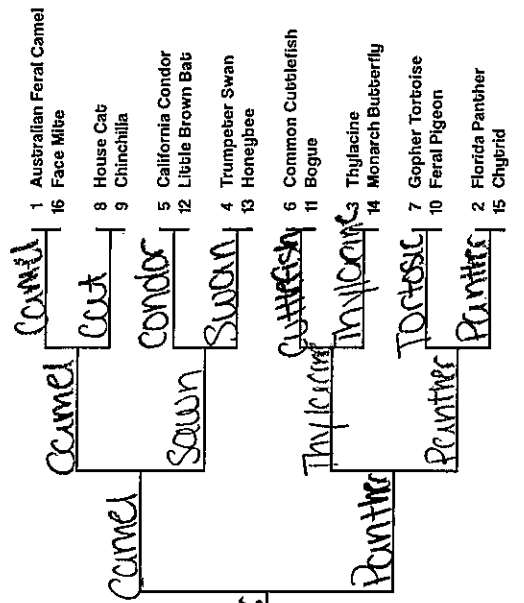

Tiny Terrors

Cats-ish vs. Dogs-ish

Double Trouble

Anthropocene

Total / 138 max

we love with the lower sled has home court advantage

Hannah Beasley
Your Name Goes Here

2020 March Mammal Madness