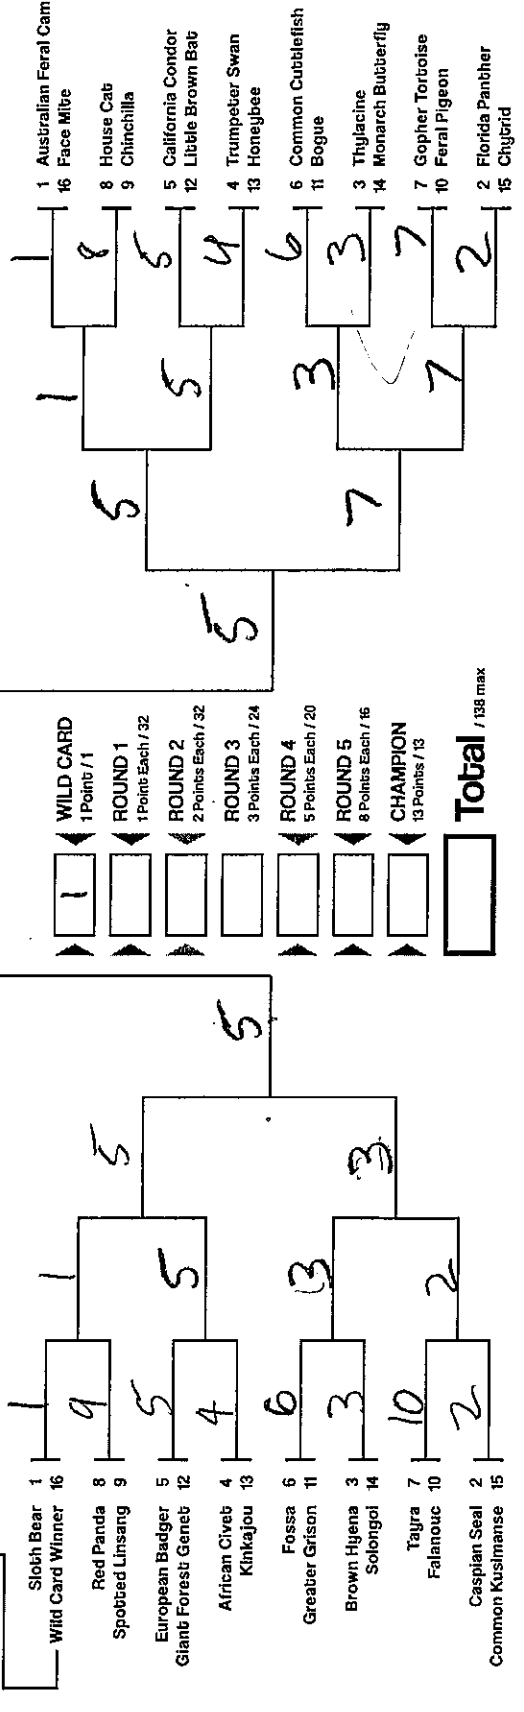

Cats-ish vs. Dogs-ish