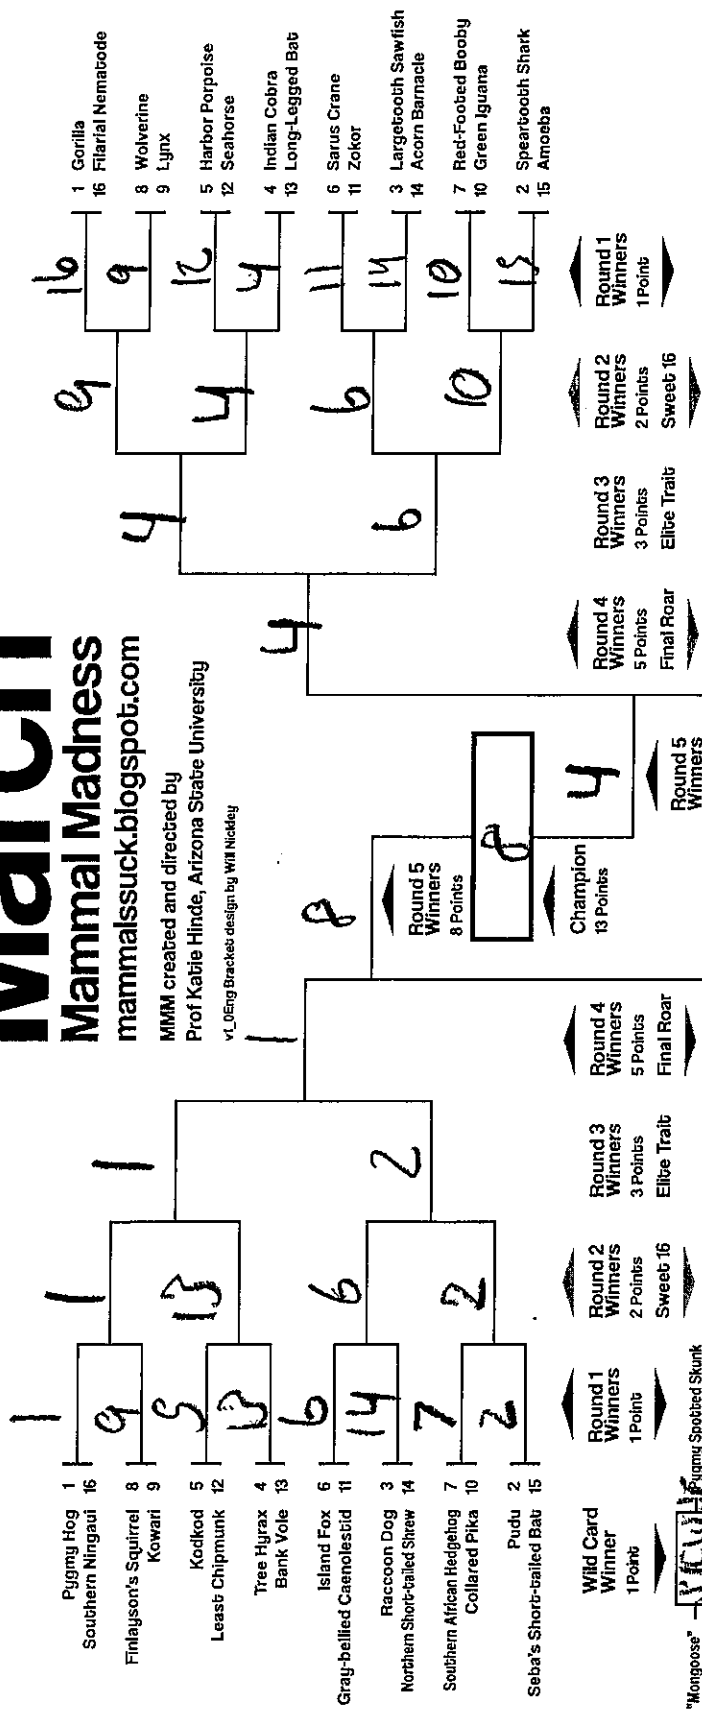

Alex Everdore
Your Name Goes Here

2020 March Mammal Madness

mammalssuck.blogspot.com

MMM created and directed by
Prof Katie Hinde, Arizona State University
vL_Deng Brackets design by Will Nickley