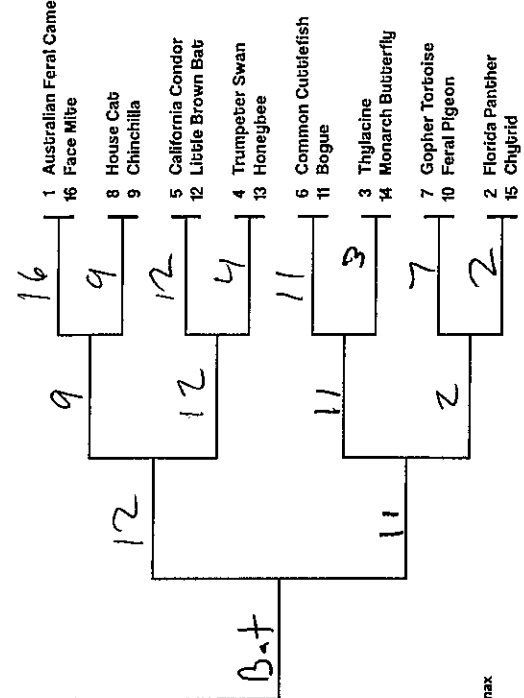

Anthroposcene

WILD CARD	1 Point / 1
ROUND 1	1 Point Each / 32
ROUND 2	2 Points Each / 32
ROUND 3	3 Points Each / 24
ROUND 4	5 Points Each / 20
ROUND 5	8 Points Each / 16
CHAMPION	13 Points / 13
Total	138 max