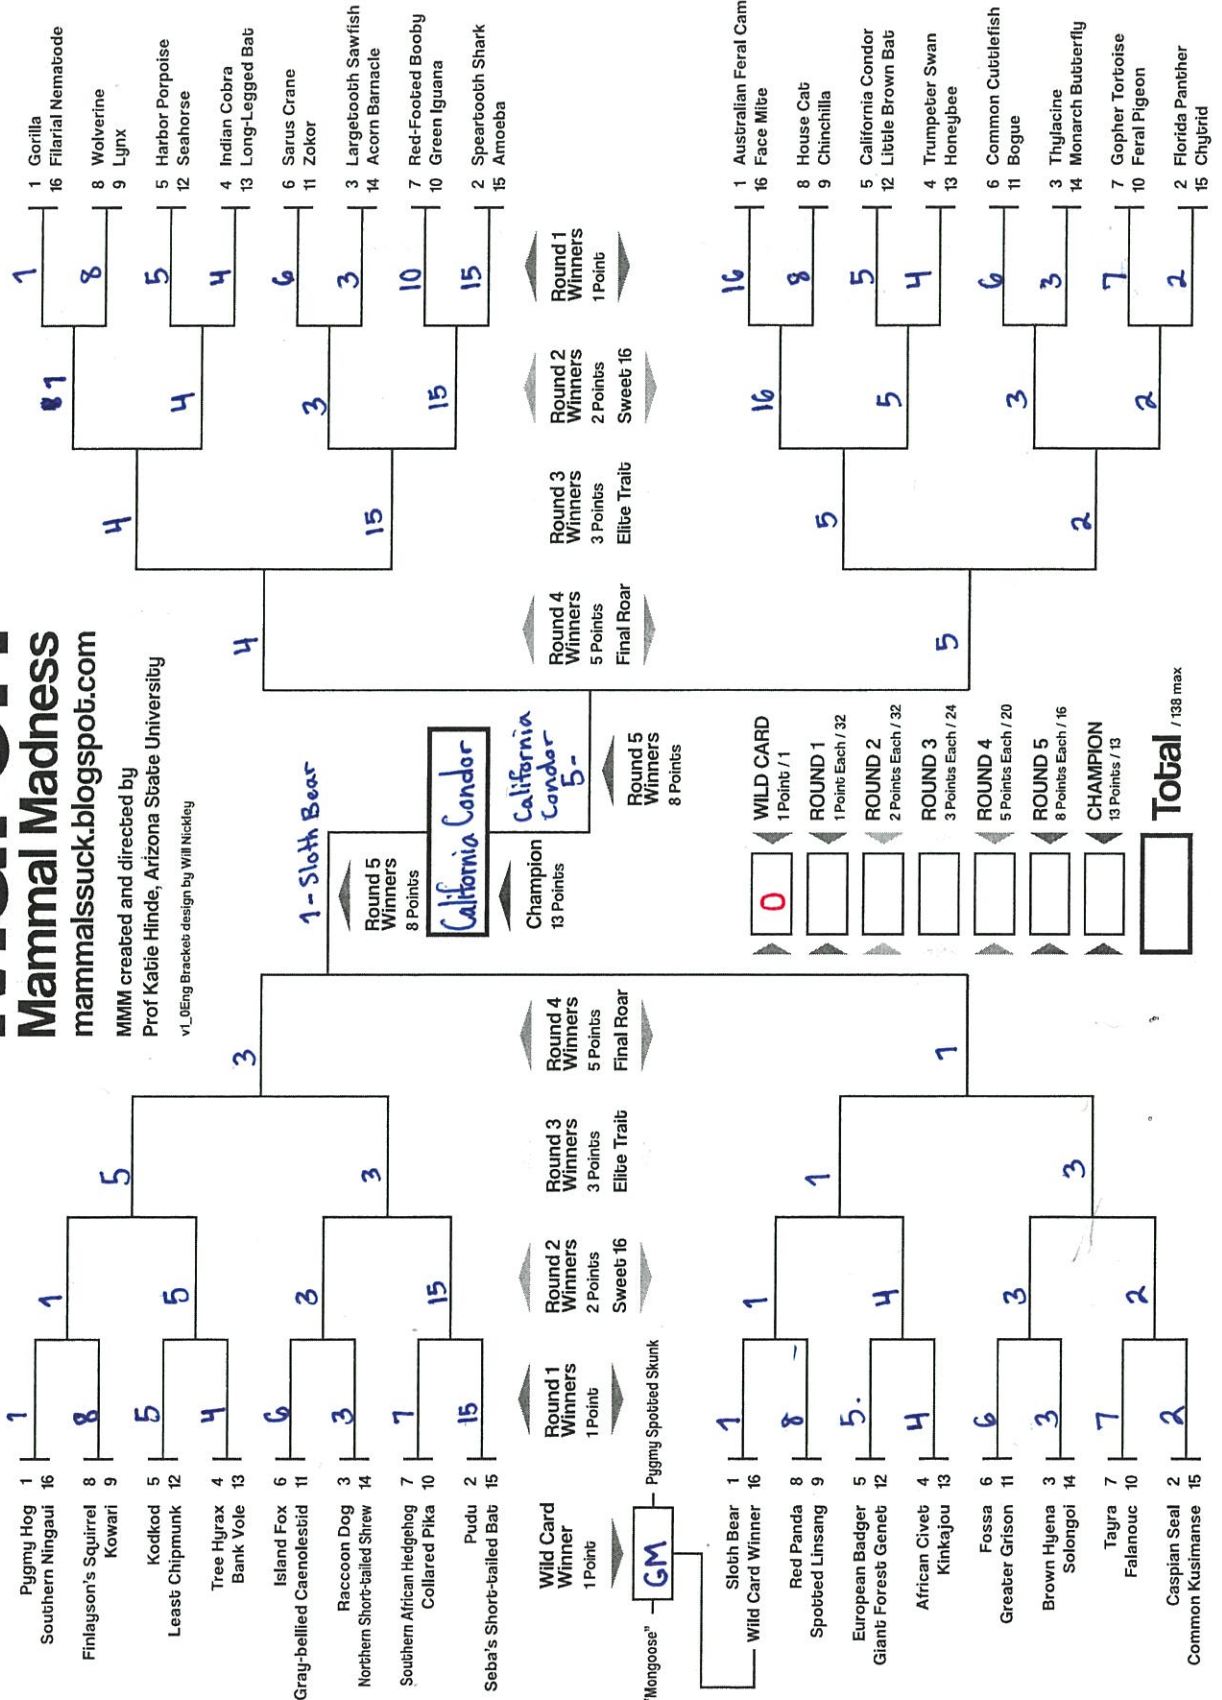

ROUND 5: 8 Points Each / 16

CHAMPION: 13 Points / 13

Total: / 33 max

Zachary Ramos

Your Name Goes Here

2020 March Mammal Madness

mammalsuck.blogspot.com

MMM created and directed by Prof Katie Hinde, Arizona State University vL_DENG Bracket design by Will Nickley