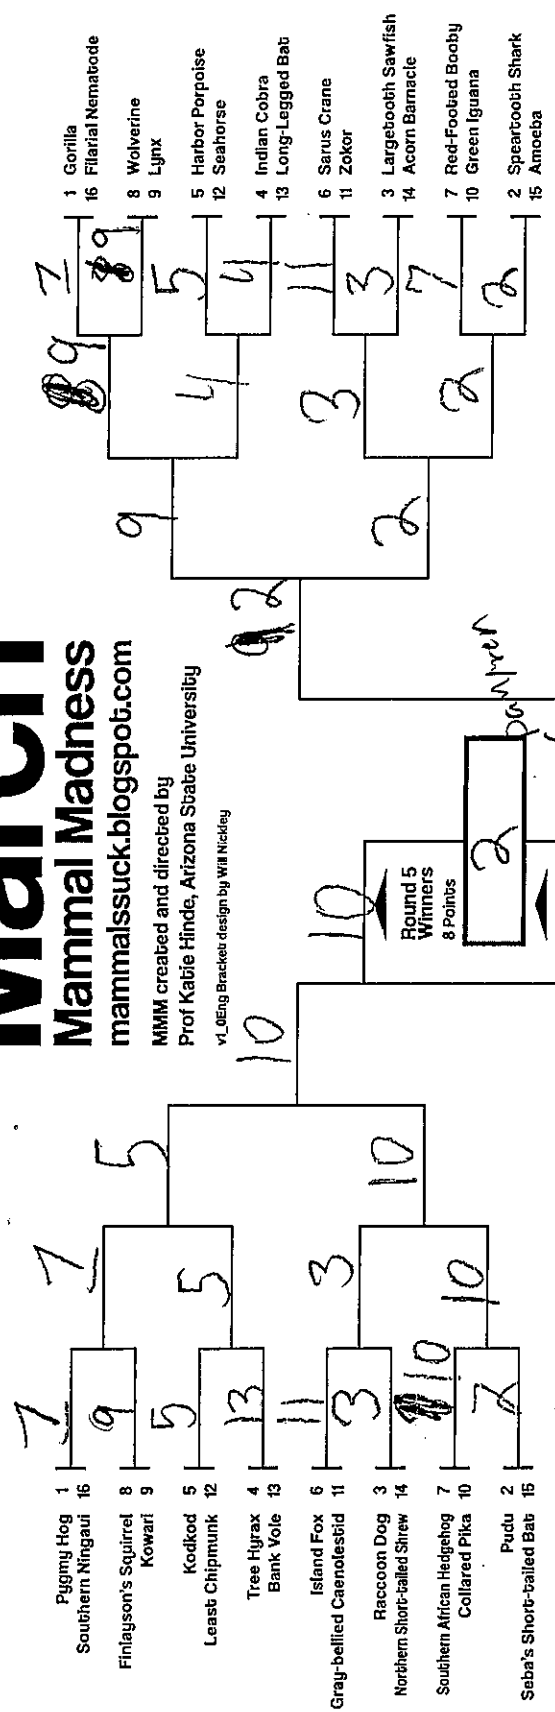

Spencer Curran
YOUR NAME GOES HERE

2020 March Mammal Madness

mammalssuck.blogspot.com

MMM created and directed by Prof Katie Hinde, Arizona State University
v1.0Eng Bracket design by Will Nickley