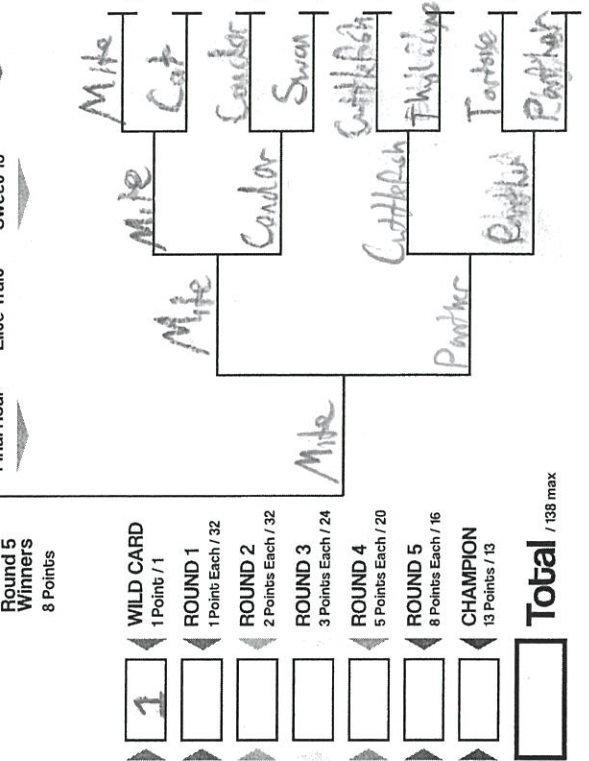

Anthropocene

YOU CANNOT KILL THE MITE