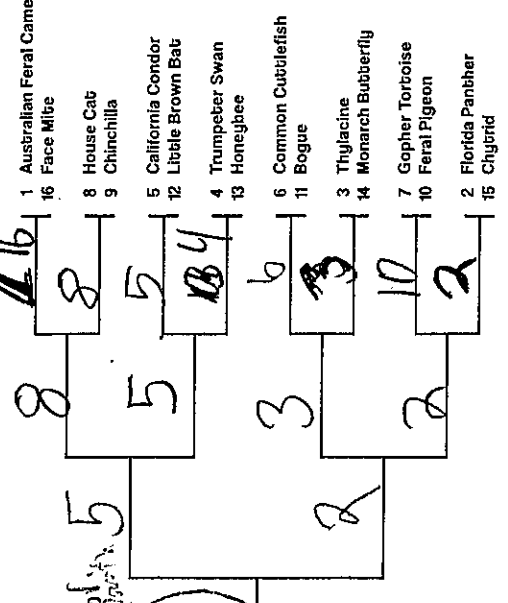

Anthroposcene