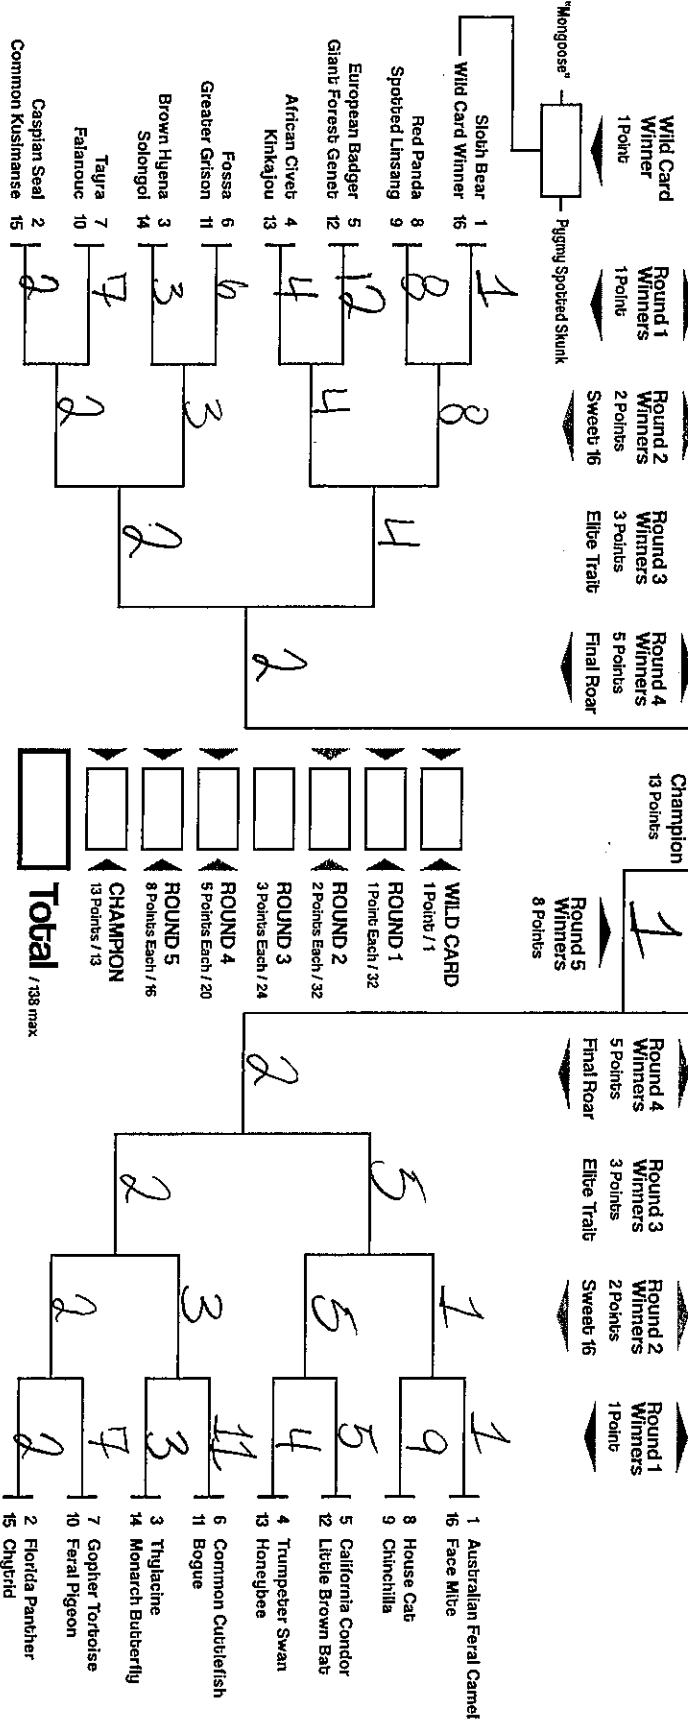

Double Trouble

Cats-ish vs. Dogs-ish

AnthropoSCENE

WILD CARD
1 Point / 1

ROUND 1
1 Point Each / 32

ROUND 2
2 Points Each / 32

ROUND 3
3 Points Each / 24

ROUND 4
5 Points Each / 20

ROUND 5
8 Points Each / 16

CHAMPION
13 Points / 13

Total / 138 max

- 1 Australian Feral Camel
- 16 Face Mite
- 8 House Cat
- 9 Chimichilla
- 5 California Condor
- 12 Little Brown Bat
- 4 Trumpeter Swan
- 13 Honeybee
- 6 Common Cuttlefish
- 11 Bogue
- 3 Trilachne
- 14 Monarch Butterfly
- 7 Gopher Tortoise
- 10 Feral Pigeon
- 2 Florida Panther
- 15 Cnygid