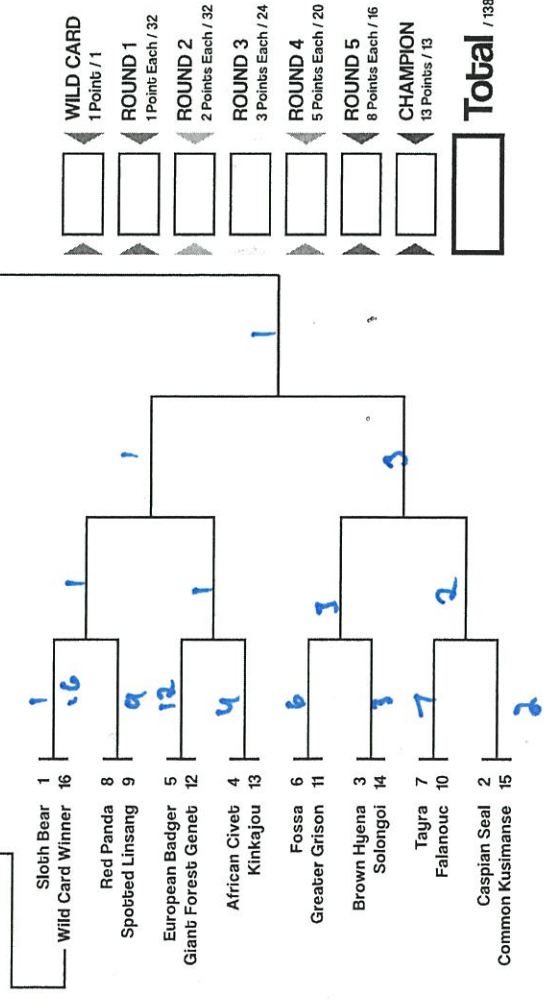

Cats-ish vs. Dogs-ish