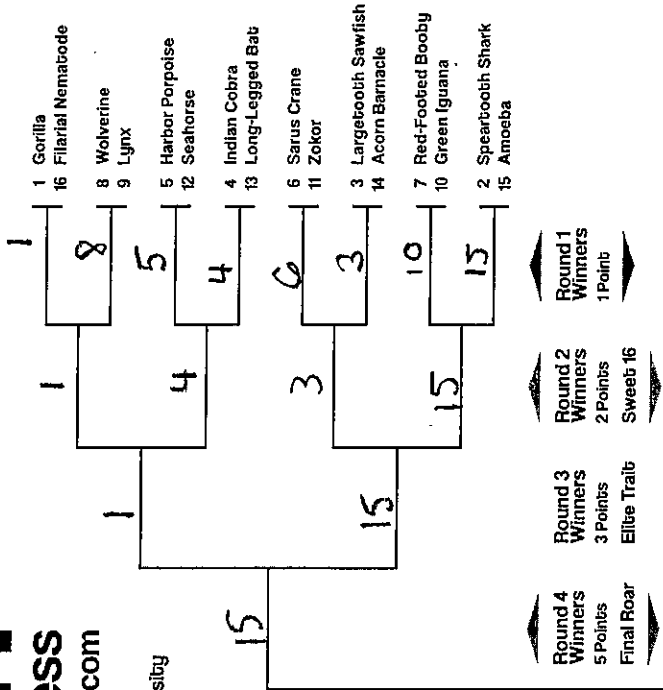

Double Trouble

Cats-ish vs. Dogs-ish

Anthroposcene

WILD CARD: 1 Point / 1

ROUND 1: 1 Point Each / 32

ROUND 2: 2 Points Each / 32

ROUND 3: 3 Points Each / 24

ROUND 4: 5 Points Each / 20