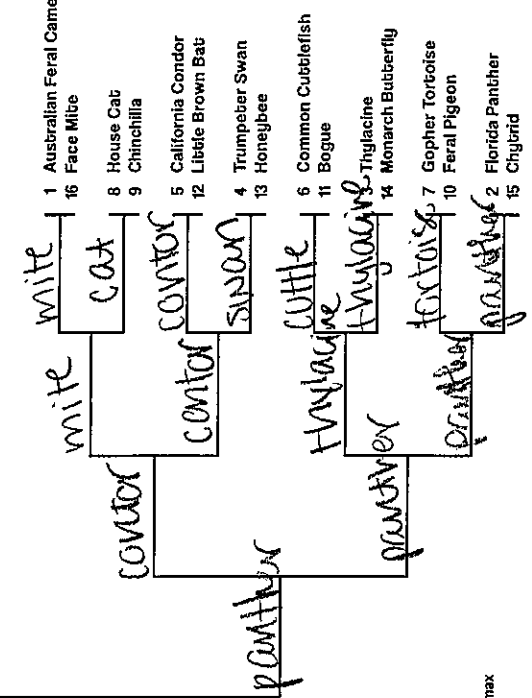

mammalsuck.blogspot.com

MMM created and directed by Prof Katie Hinde, Arizona State University
vL_Deng Bracket design by Will Nickley

Double Trouble

Cats-ish vs. Dogs-ish

Anthroposcene

Total / 138 max

Spencer Curran
YOUR NAME GOES HERE