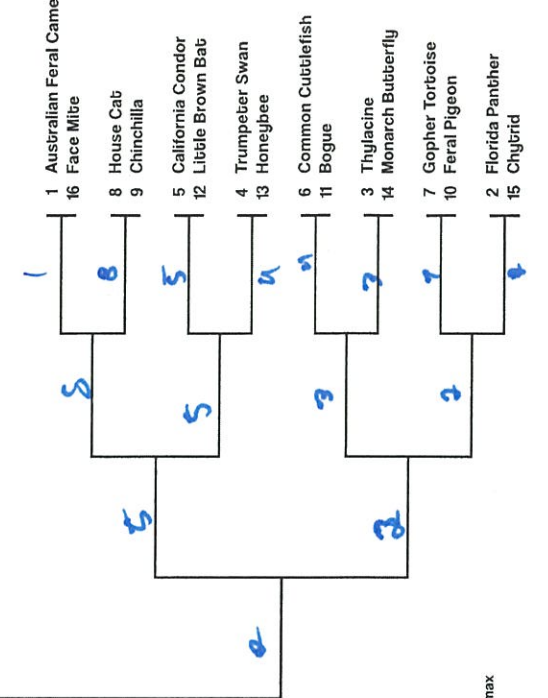

Anthroposcene