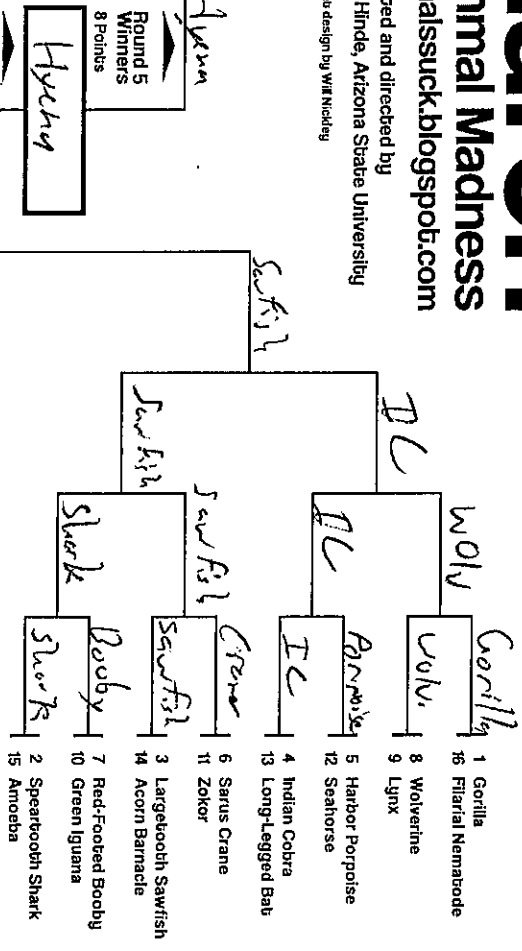

CHAMPION 13 Points / 13

Total / 138 max

Jeremy Sewell
Your Name Goes Here

2020 March Mammal Madness

mammalssuck.blogspot.com

MMM created and directed by
Prof Kabie Hinde, Arizona State University
v1.0Eng Bracket design by Will Nickley

Total / 138 max

YOUR NAME GOES HERE
 Connor Lewis

2020 Mammal March

Mammal Madness
 mammalissuck.blogspot.com

MMM created and directed by
 Prof Katie Hinde, Arizona State University
 v.1.0 Bug Bracket design by Will Nickley

Tiny Terrors

Double Trouble

Cats-ish vs. Dogs-ish

AnthroSCENE

WILD CARD
 1 Point / 1

ROUND 1
 1 Point Each / 32

ROUND 2
 2 Points Each / 32

ROUND 3
 3 Points Each / 24