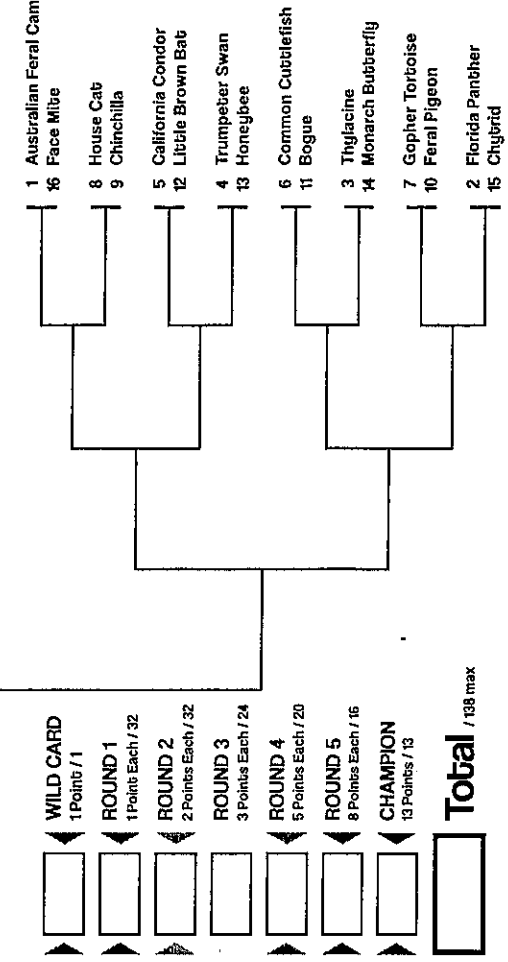

Cats-ish vs. Dogs-ish

Anthroposcene

Wild Card 1 Point / 1: 1

ROUND 1 1 Point Each / 32

ROUND 2 2 Points Each / 32

ROUND 3 3 Points Each / 24

ROUND 4 5 Points Each / 20

ROUND 5 8 Points Each / 16

CHAMPION 13 Points / 13

Total / 138 max

Jeremy Sewell
Your Name Goes Here

2020 March Mammal Madness

mammalssuck.blogspot.com

MMM created and directed by
Prof Kabie Hinde, Arizona State University
v1.0Eng Bracket design by Will Nickley