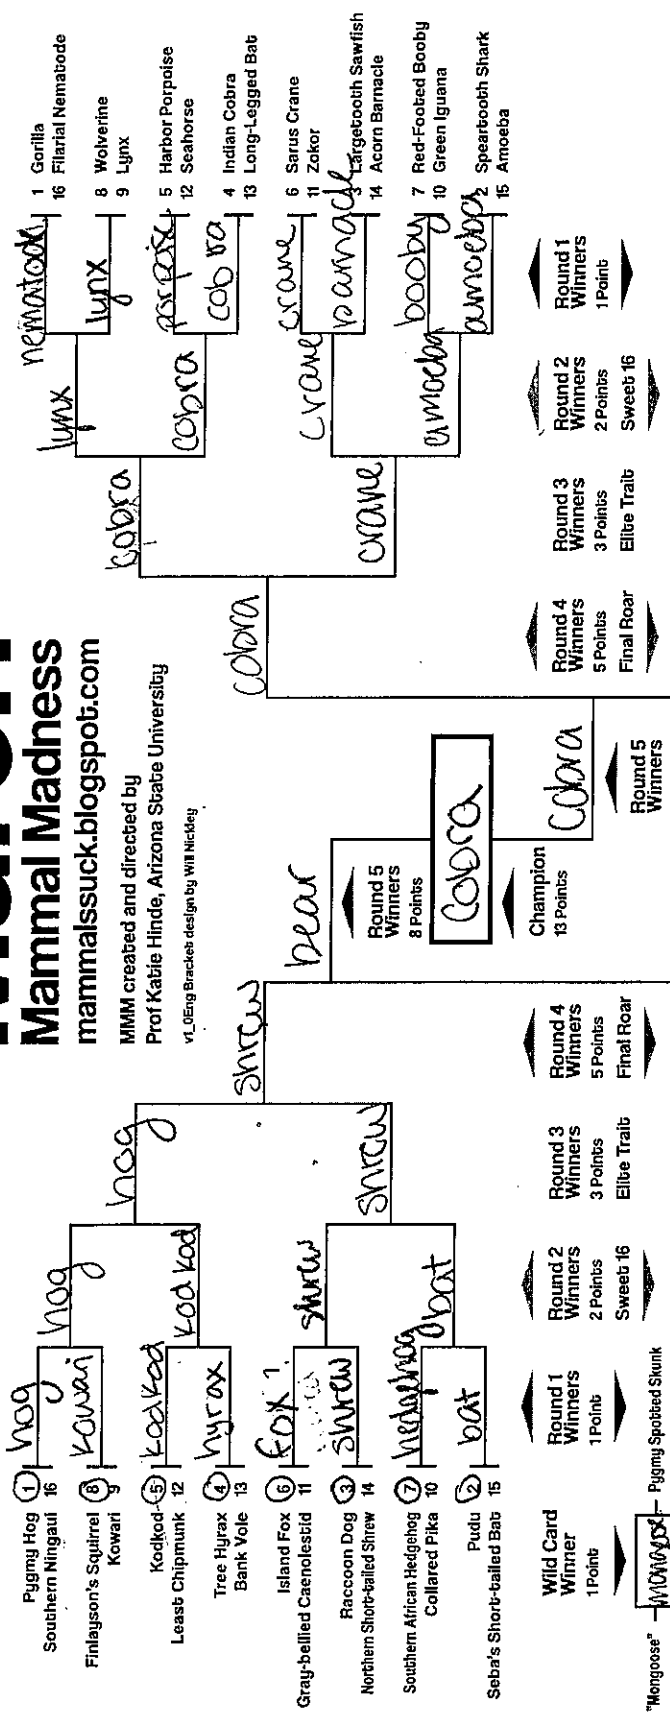

mammalsuck.blogspot.com

MMM created and directed by Prof Katie Hinde, Arizona State University
vL_Deng Bracket design by Will Nickley

Double Trouble

Cats-ish vs. Dogs-ish

Anthroposcene

Total / 138 max

Spencer Curran
YOUR NAME GOES HERE