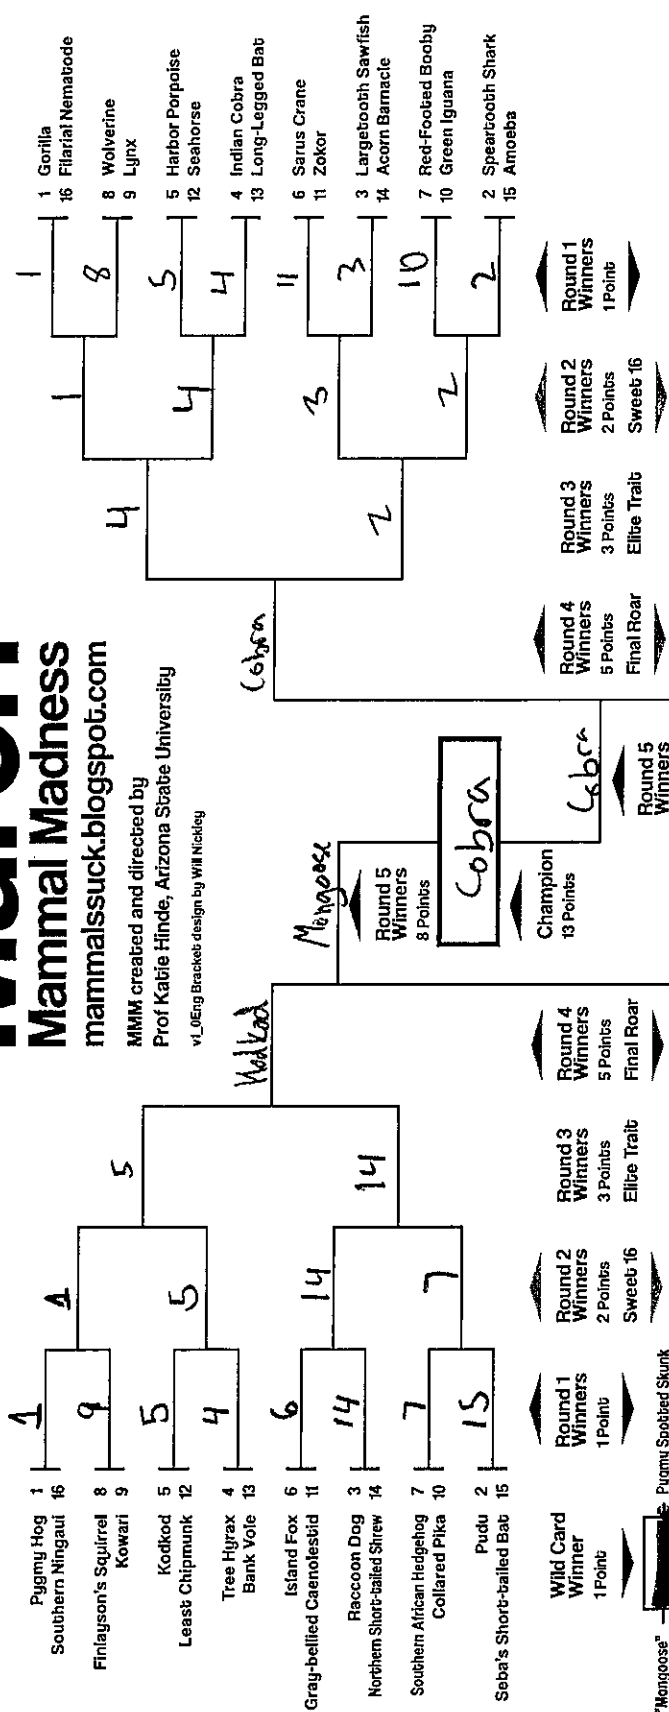

Maxwell J. Reed (15)
Your Name Goes Here

2020 March Mammal Madness

mammalsuck.blogspot.com
MMM created and directed by Prof Katie Hinde, Arizona State University
vL_Eng Bracket design by Will Nickley