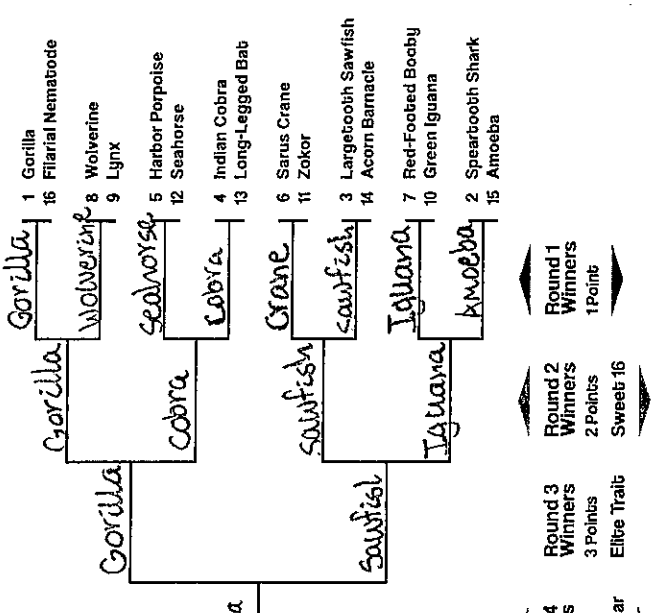

Wild Card Winner 1 Point
 Round 1 Winners 1 Point
 Round 2 Winners 2 Points
 Round 3 Winners 3 Points
 Round 4 Winners 5 Points
 Round 5 Winners 8 Points
 Final Roar Sweet 16
 Elite Trait
 Champion 13 Points
 Wild Card 1 Point / 1
 Round 1 1 Point Each / 32
 Round 2 2 Points Each / 32
 Round 3 3 Points Each / 24
 Round 4 5 Points Each / 20
 Round 5 8 Points Each / 16
 CHAMPION 13 Points / 13
 Total / 138 max