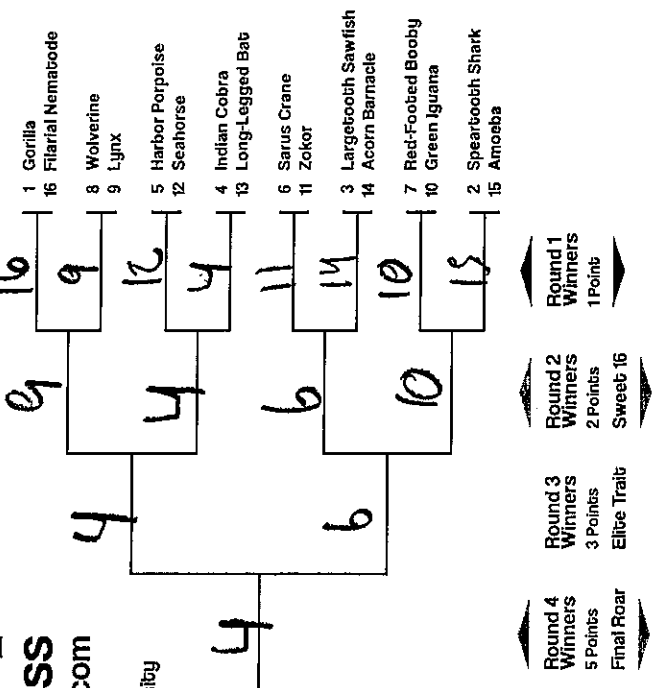

Alex Everdore
Your Name Goes Here

2020 March Mammal Madness

mammalssuck.blogspot.com

MMM created and directed by
Prof Katie Hinde, Arizona State University
vL_Deng Brackets design by Will Nickley

Double Trouble