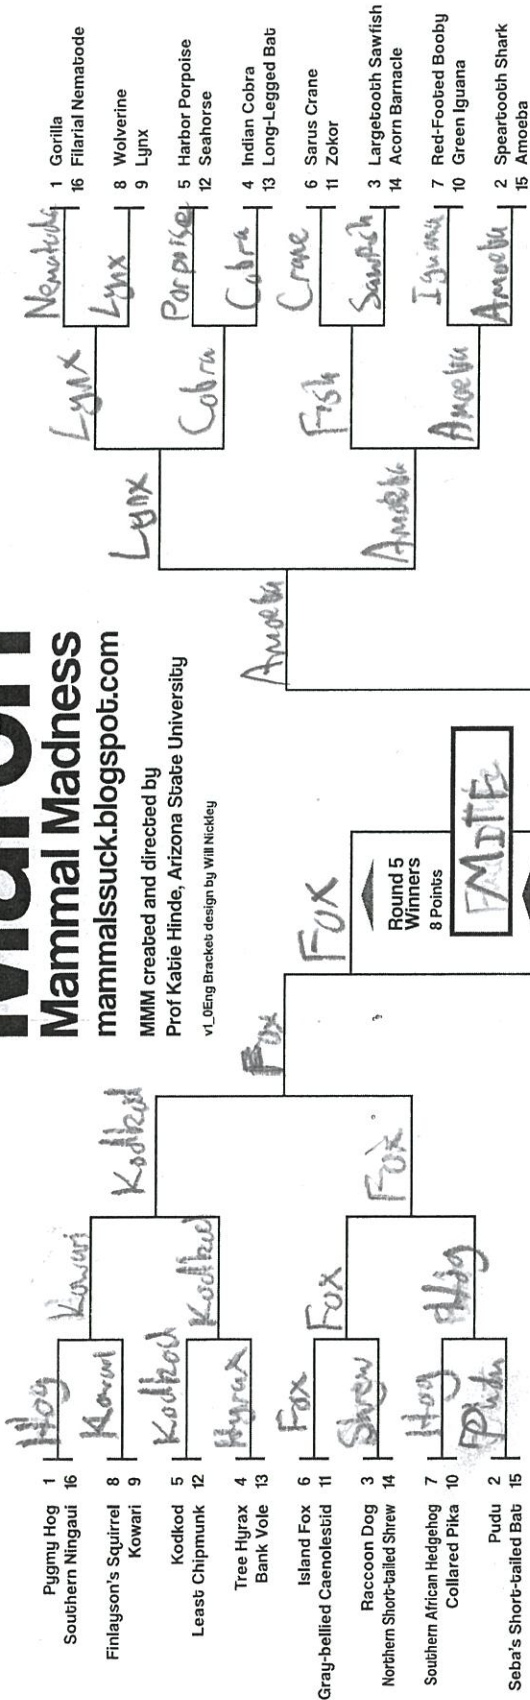

Cadey McCollum
Your Name Goes Here

2020 March Mammal Madness

mammalssuck.blogspot.com

MMM created and directed by Prof Katie Hinde, Arizona State University
v1.0 Eng Bracket design by Will Nickley