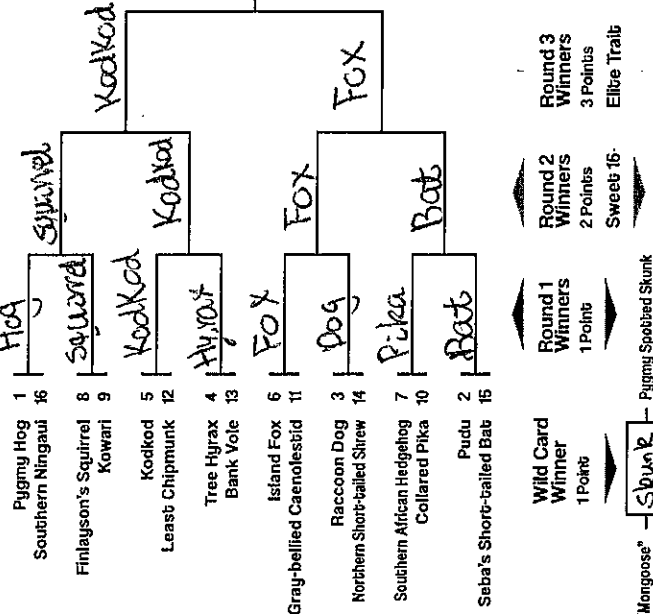

Wild Card Winner 1 Point
 Round 1 Winners 1 Point
 Round 2 Winners 2 Points
 Round 3 Winners 3 Points
 Round 4 Winners 5 Points
 Round 5 Winners 8 Points
 Final Roar Sweet 16
 Elite Trait
 Champion 13 Points
 Wild Card 1 Point / 1
 Round 1 1 Point Each / 32
 Round 2 2 Points Each / 32
 Round 3 3 Points Each / 24
 Round 4 5 Points Each / 20
 Round 5 8 Points Each / 16
 CHAMPION 13 Points / 13
 Total / 138 max