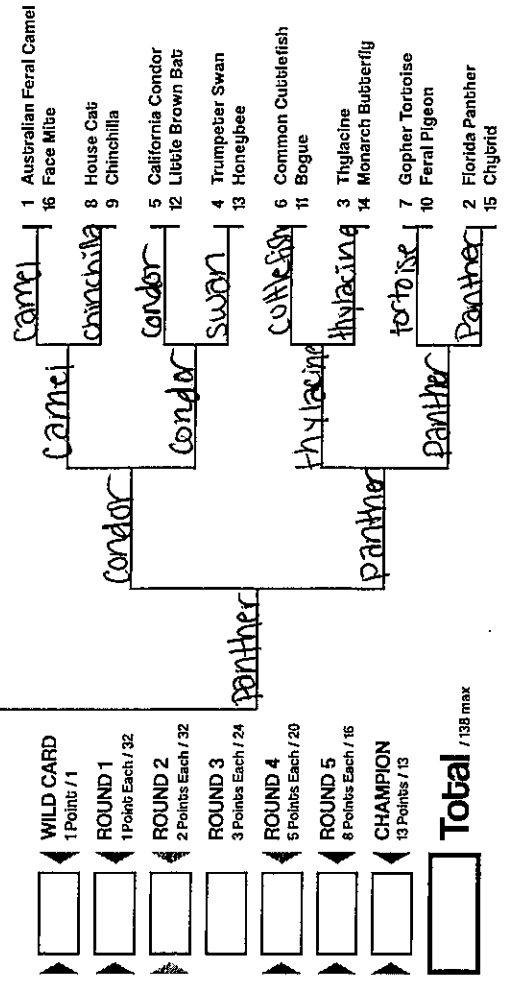

Kelsie Michaud
Your Name Goes Here

2020 March Mammal Madness

mammalsuck.blogspot.com

MMM created and directed by Prof Katie Hinde, Arizona State University
v1.0 Eng Bracket design by Will Nickley

Tiny Terrors

Anthropocene

Cats-ish vs. Dogs-ish

WILD CARD	1 Point / 1
ROUND 1	1 Point Each / 32
ROUND 2	2 Points Each / 32
ROUND 3	3 Points Each / 24
ROUND 4	5 Points Each / 20
ROUND 5	8 Points Each / 16
CHAMPION	13 Points / 13
Total	138 max