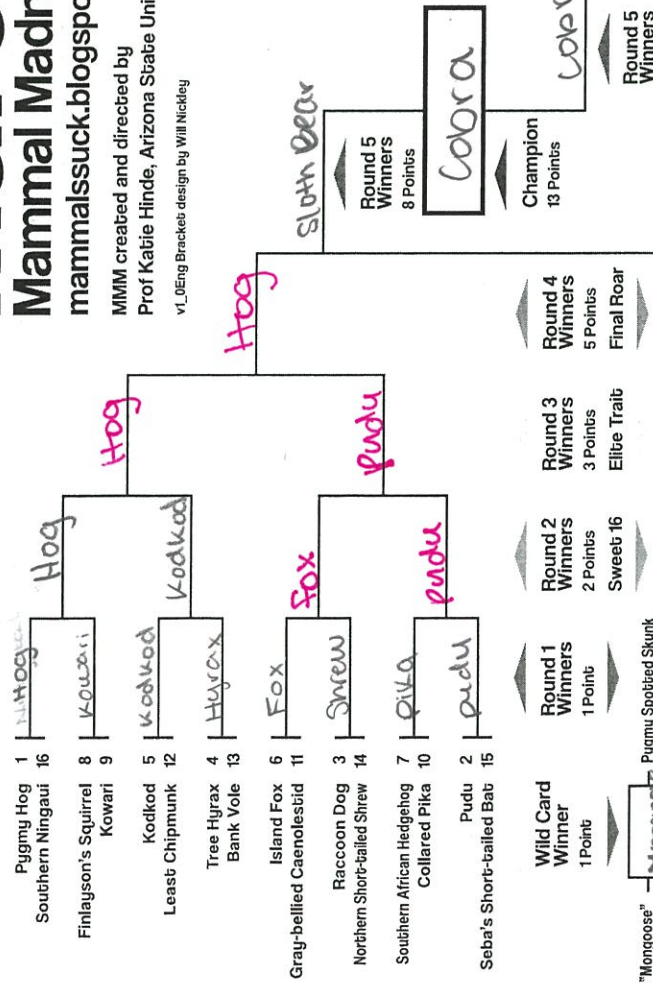

Double Trouble

Anthroposcene

Tiny Terrors

Cats-ish vs. Dogs-ish

0	WILD CARD	1 Point / 1
	ROUND 1	1 Point Each / 32
	ROUND 2	2 Points Each / 32
	ROUND 3	3 Points Each / 24
	ROUND 4	5 Points Each / 20
	ROUND 5	8 Points Each / 16
	CHAMPION	13 Points / 13
	Total	138 max