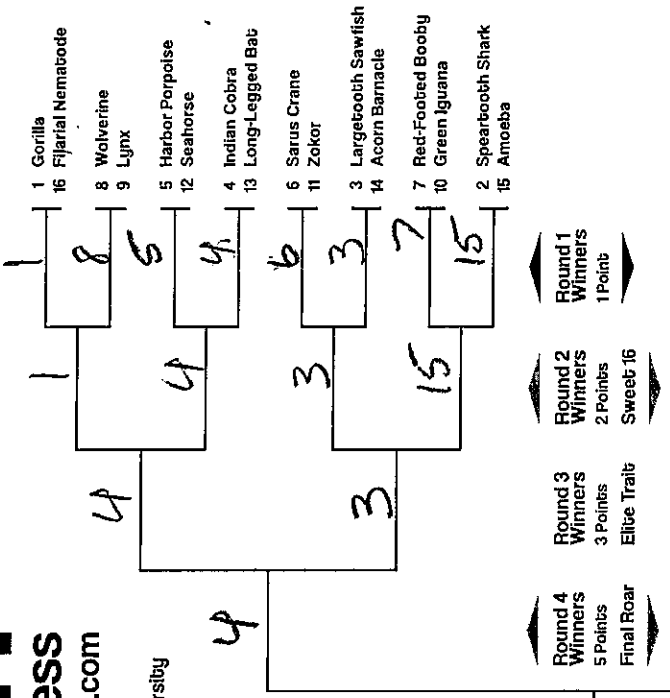

Double Trouble