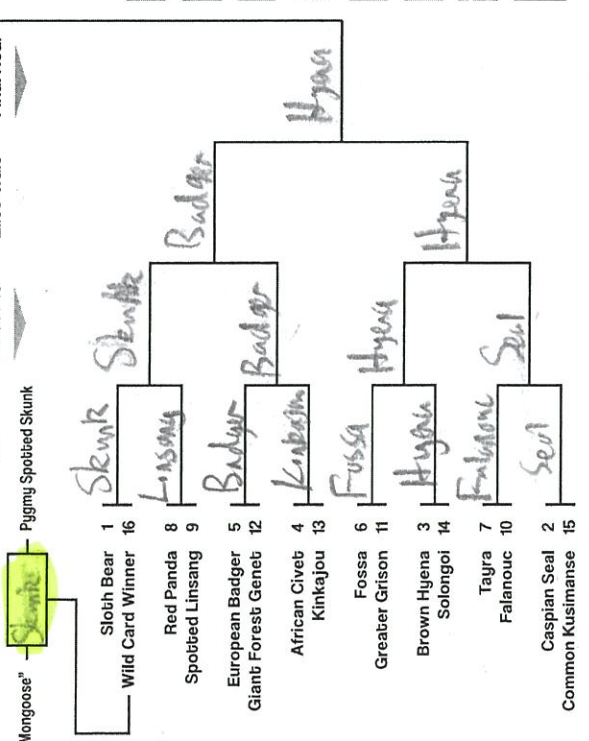

Cats-ish vs. Dogs-ish