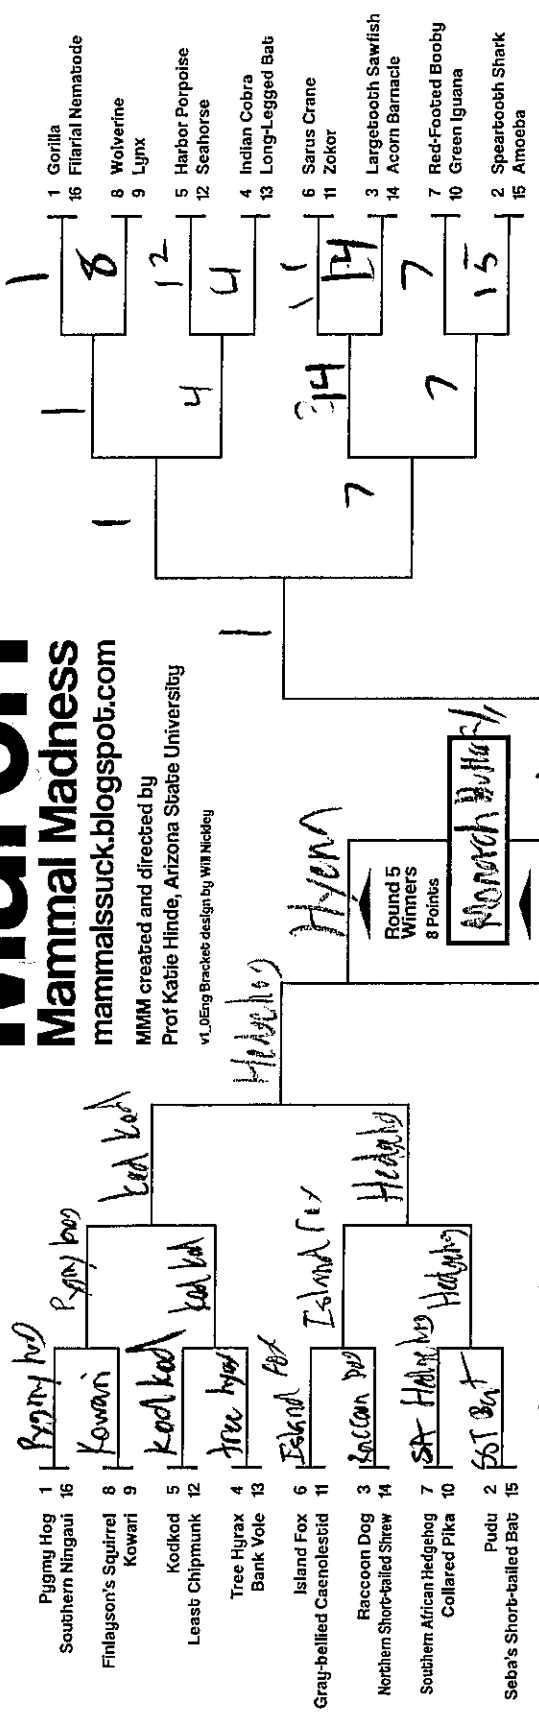

Kenta Thyagaraj
Your Name Goes Here

2020 March Mammal Madness

mammalsuck.blogspot.com

MMM created and directed by Prof Katie Hinde, Arizona State University
vL_Ding Bracket design by Will Nickley

Double Trouble