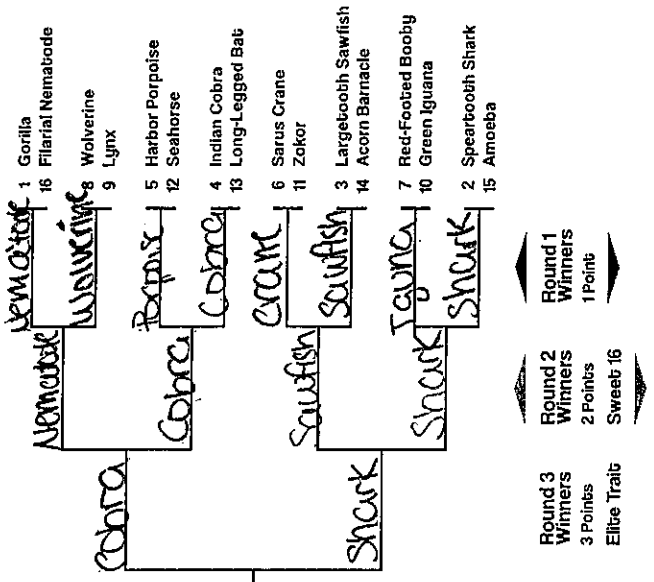

Cats-ish vs. Dogs-ish

Double Trouble