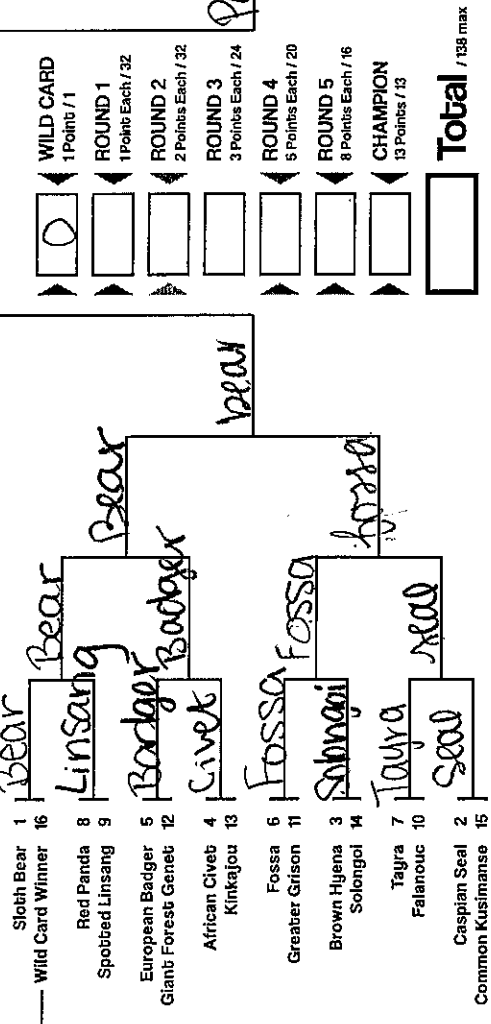

Cats-ish vs. Dogs-ish