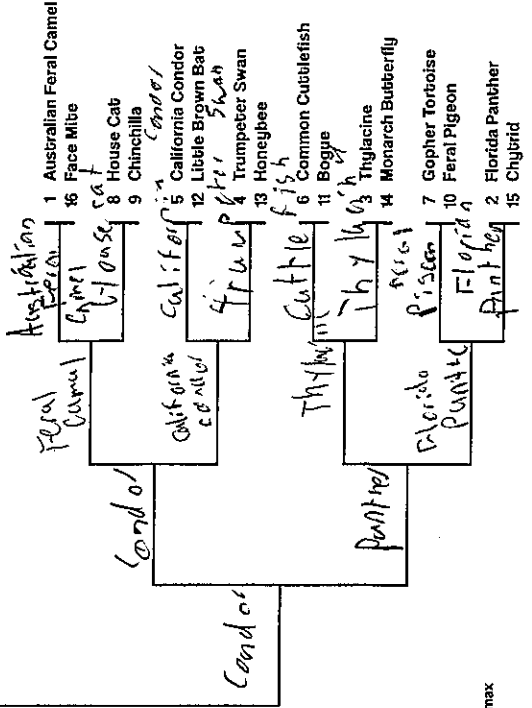

Anthropocene