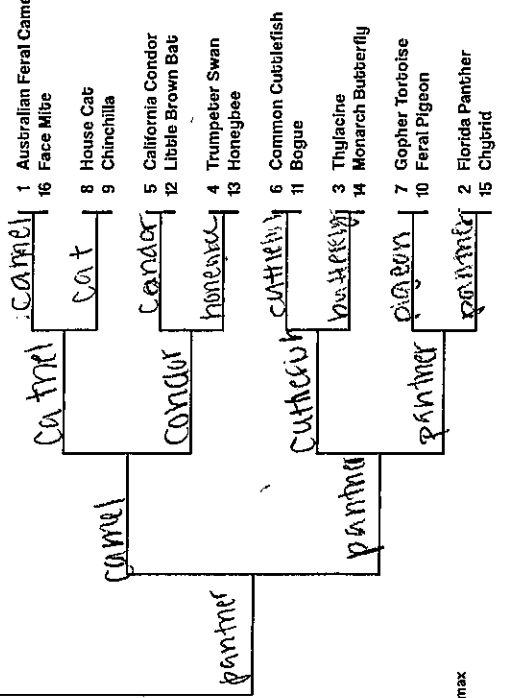

Anthroposcene

Your Name Goes Here

Total / 133 max