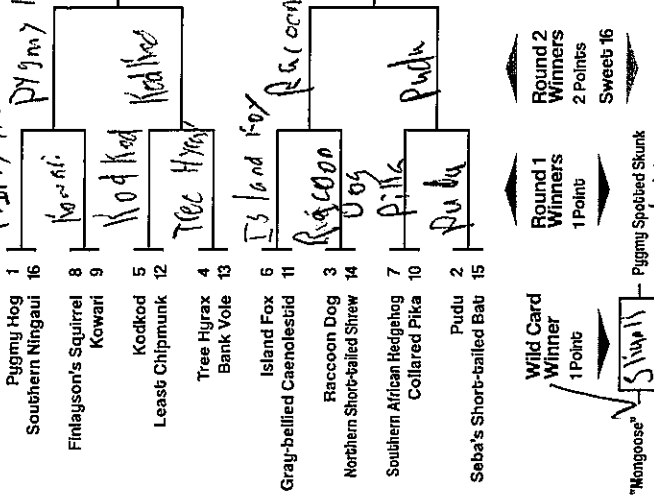

Tiny Terrors