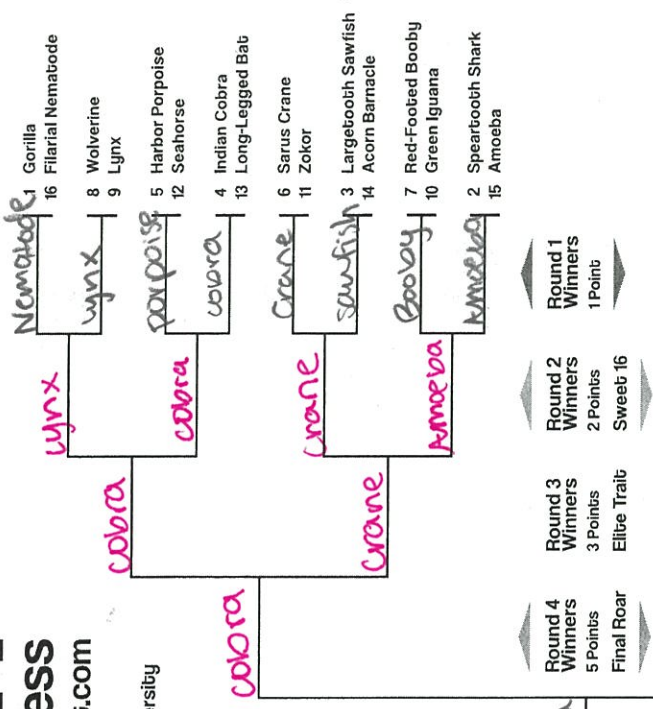

Double Trouble

Anthroposcene

Tiny Terrors

Cats-ish vs. Dogs-ish

Jenna Albrecht
Your Name Goes Here

2020 March Mammal Madness

mammalsuck.blogspot.com

MMM created and directed by Prof Katie Hinde, Arizona State University
v1.0 Eng Bracket design by Will Nickley

Double Trouble

Anthroposcene

Tiny Terrors

Cats-ish vs. Dogs-ish

0	WILD CARD	1 Point / 1
	ROUND 1	1 Point Each / 32
	ROUND 2	2 Points Each / 32
	ROUND 3	3 Points Each / 24
	ROUND 4	5 Points Each / 20
	ROUND 5	8 Points Each / 16
	CHAMPION	13 Points / 13
	Total	138 max