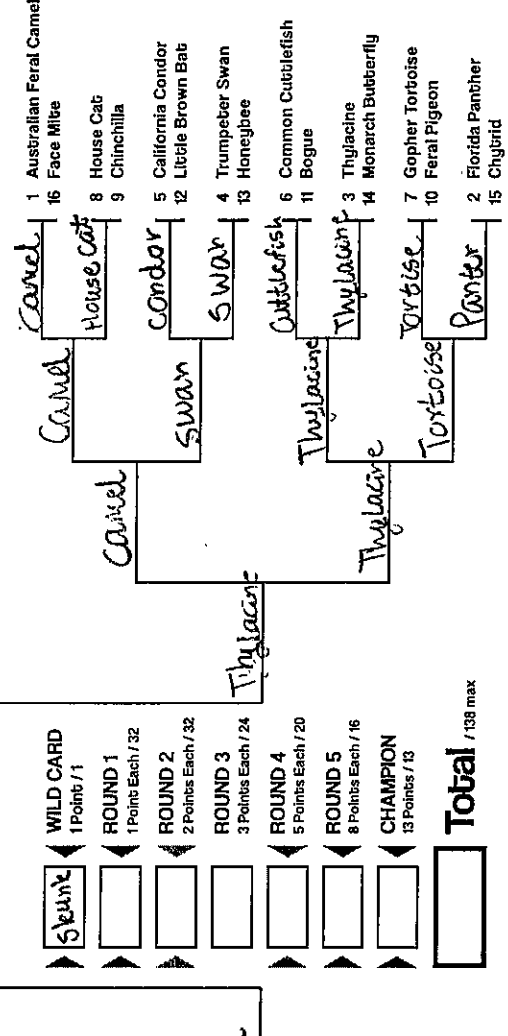

Tiny Terrors

Jaden Poole

Your Name Goes Here

2020 March Mammal Madness

mammalsuck.blogspot.com
 MMM created and directed by
 Prof Katie Hinde, Arizona State University
 v1.08g Bracket design by Will Nieberg