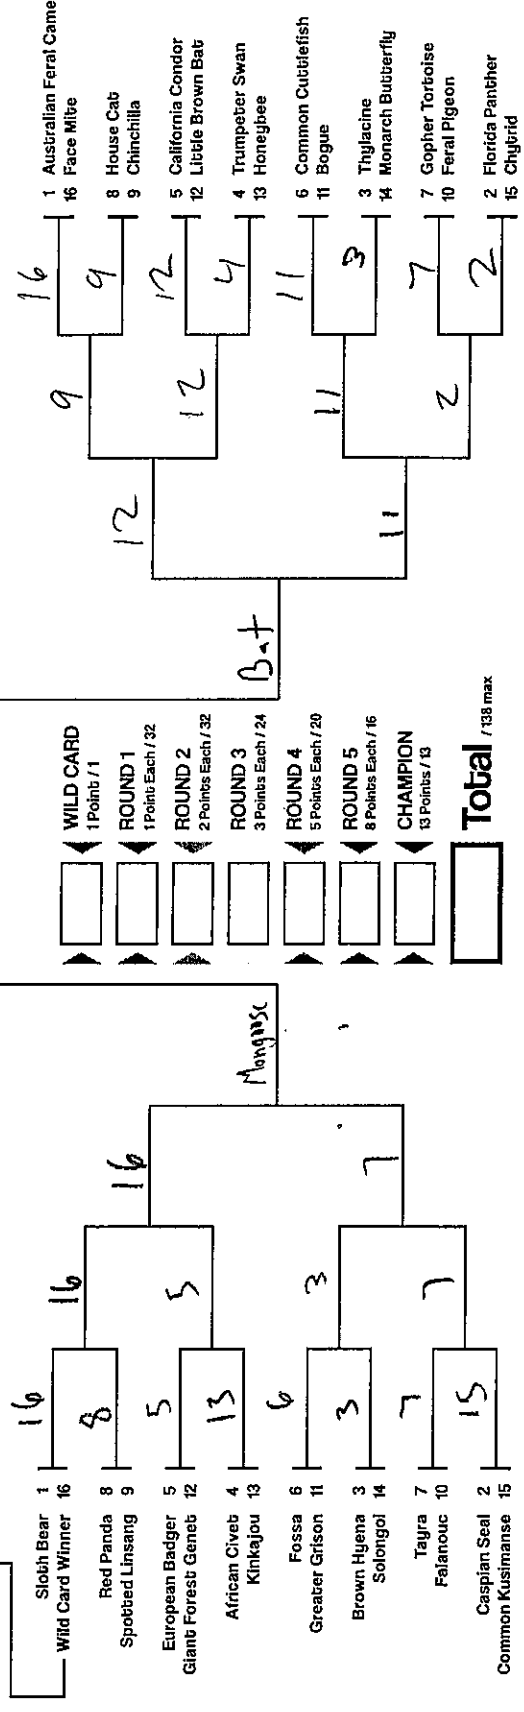

Cats-ish vs. Dogs-ish