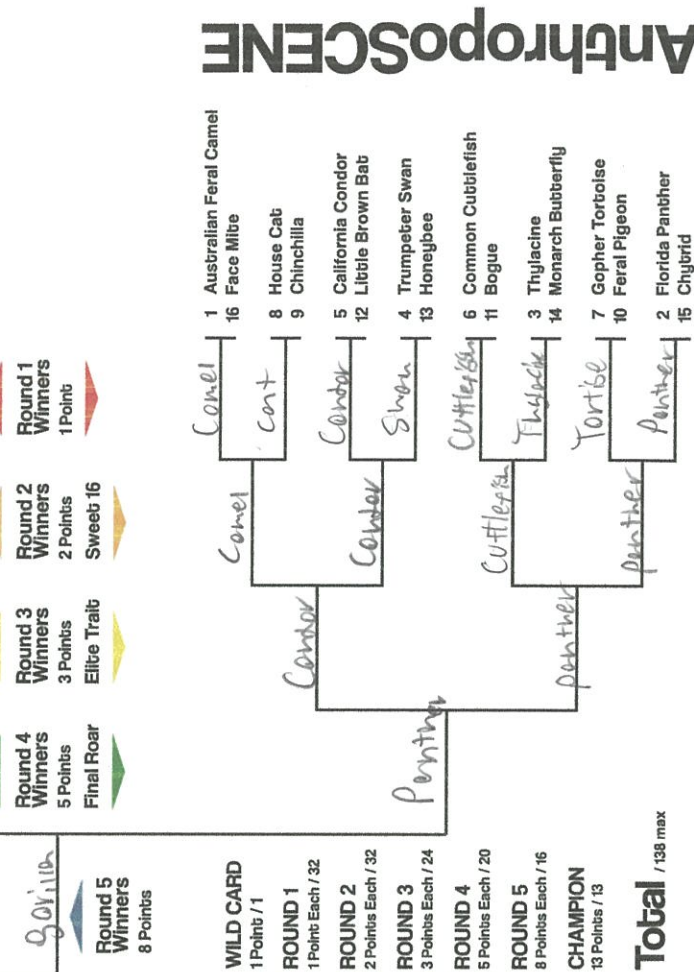

Tiny Terrors

Double Trouble

- Wild Card Winner 1 Point: Skunk
- 1 Sloth Bear
- 16 Wild Card Winner
- 8 Red Panda
- 9 Spotted Linsang
- 5 European Badger
- 12 Giant Forest Genet
- 4 African Civet
- 13 Kinkajou
- 6 Fossa
- 11 Greater Grison
- 3 Brown Hyena
- 14 Solongoi
- 7 Tayra
- 10 Falanouc
- 2 Caspian Seal
- 15 Common Kusimanse

- 1 Australian Feral Camel
- 16 Face Milbe
- 8 House Cat
- 9 Chinchilla
- 5 California Condor
- 12 Little Brown Bat
- 4 Trumpeter Swan
- 13 Honeybee
- 6 Common Cuddlefish
- 11 Bogue
- 3 Thyjacine
- 14 Monarch Butterfly
- 7 Gopher Tortoise
- 10 Feral Pigeon
- 2 Florida Panther
- 15 Chylrid

Cats-ish vs. Dogs-ish

Anthroposcene

Wild Card 1 Point / 1: 1

ROUND 1 1 Point Each / 32

ROUND 2 2 Points Each / 32

ROUND 3 3 Points Each / 24

ROUND 4 5 Points Each / 20

ROUND 5 8 Points Each / 16

CHAMPION 13 Points / 13

Total / 138 max

Jeremy Sewell
Your Name Goes Here

2020 March Mammal Madness

mammalssuck.blogspot.com

MMM created and directed by
Prof Kabie Hinde, Arizona State University
v1.0Eng Bracket design by Will Nickley