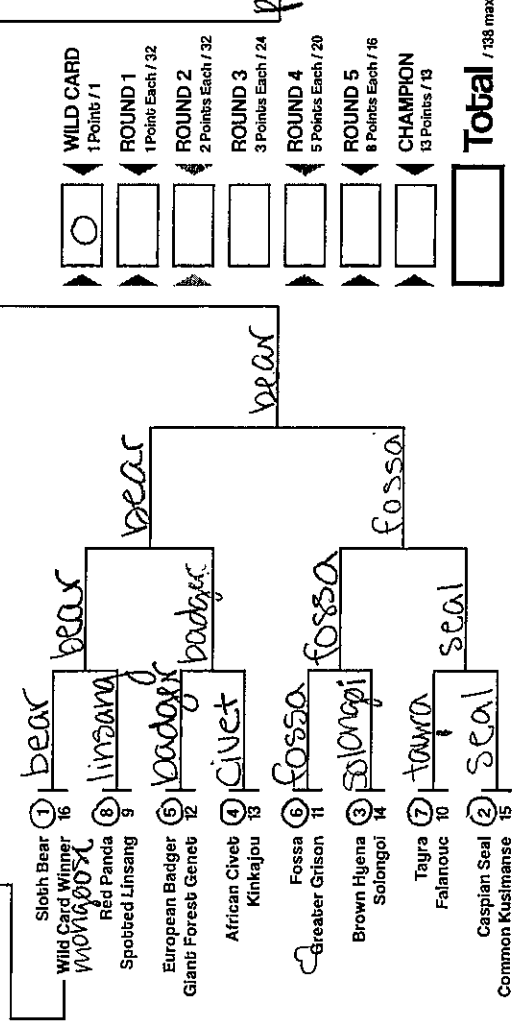

mammalsuck.blogspot.com

MMM created and directed by Prof Katie Hinde, Arizona State University
vL_Deng Bracket design by Will Nickley

Double Trouble

Cats-ish vs. Dogs-ish

Anthroposcene

Total / 138 max

Spencer Curran
YOUR NAME GOES HERE