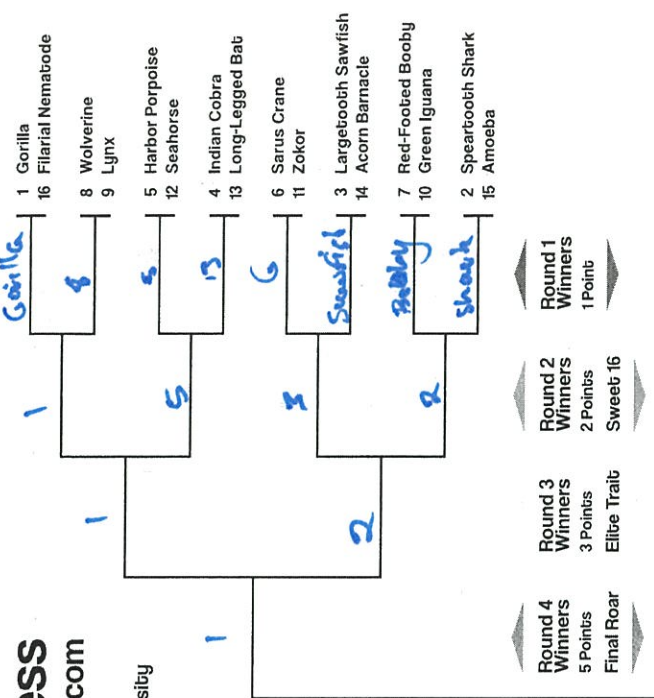

Double Trouble