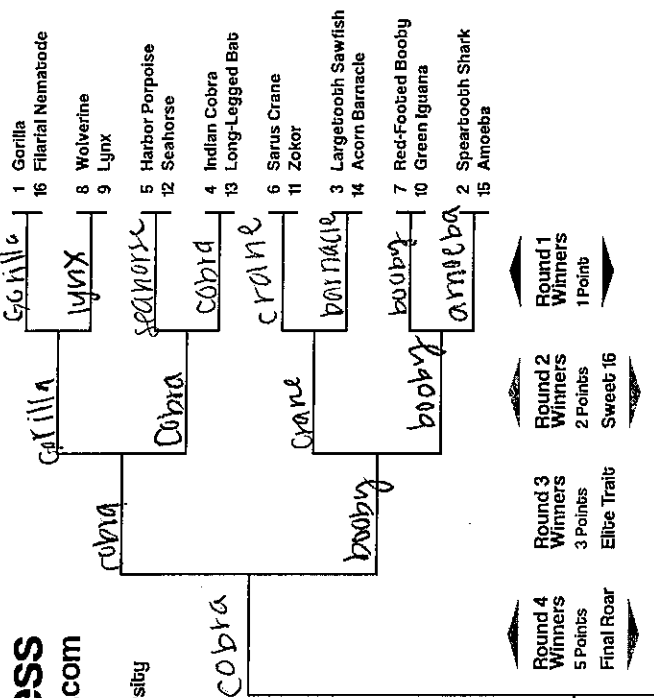

Double Trouble

Cats-ish vs. Dogs-ish

Anthroposcene

Your Name Goes Here

Total / 133 max

Concise Mammals
Your Name Goes Here

2020 March Mammal Madness

mammalsuck.blogspot.com
MMM created and directed by
Prof Katie Hinde, Arizona State University
VLDing Bracket design by WM Nickley