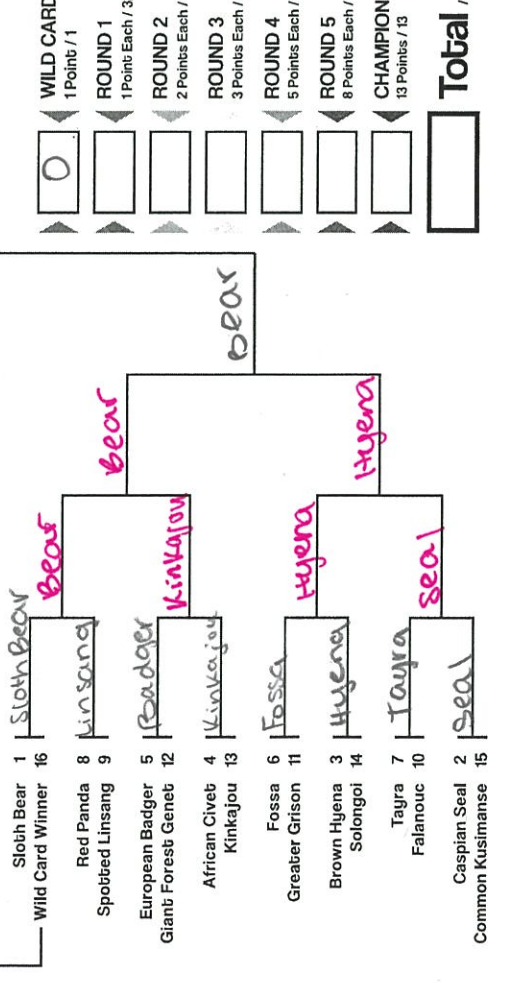

Double Trouble

Anthroposcene

Tiny Terrors

Cats-ish vs. Dogs-ish

0	WILD CARD	1 Point / 1
	ROUND 1	1 Point Each / 32
	ROUND 2	2 Points Each / 32
	ROUND 3	3 Points Each / 24
	ROUND 4	5 Points Each / 20
	ROUND 5	8 Points Each / 16
	CHAMPION	13 Points / 13
	Total	138 max