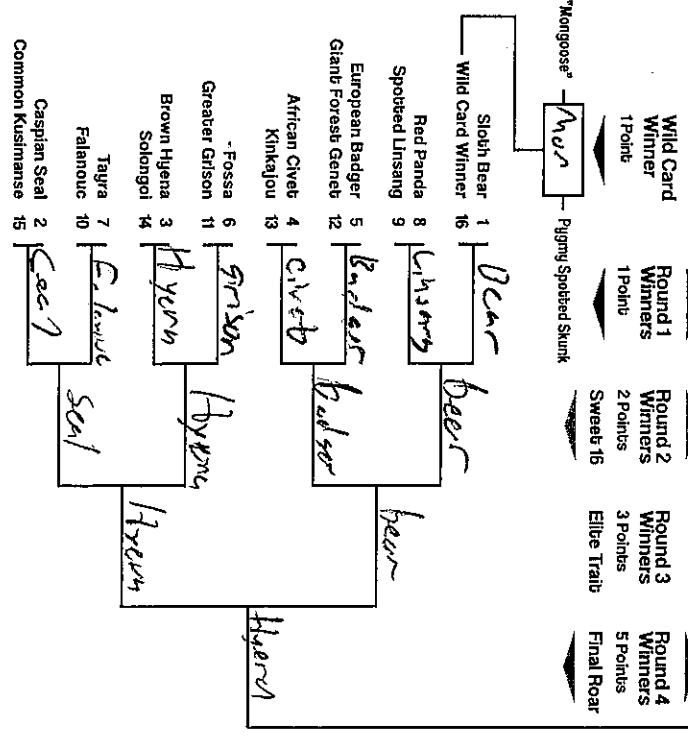

AnthroSCENE

WILD CARD
1 Point / 1

ROUND 1
1 Point Each / 32

ROUND 2
2 Points Each / 32

ROUND 3
3 Points Each / 24

ROUND 4
5 Points Each / 20

ROUND 5
8 Points Each / 16

CHAMPION
13 Points / 13

Total / 138 max