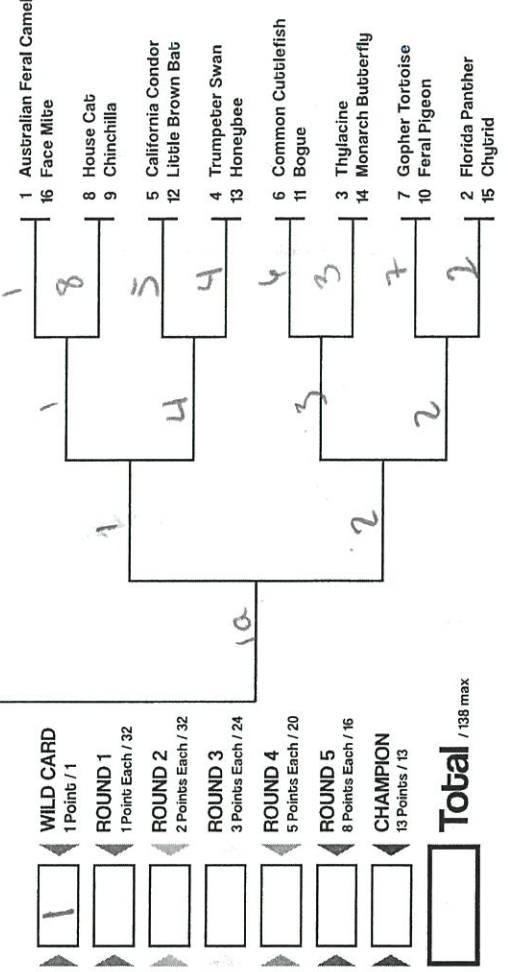

Anthroposcene