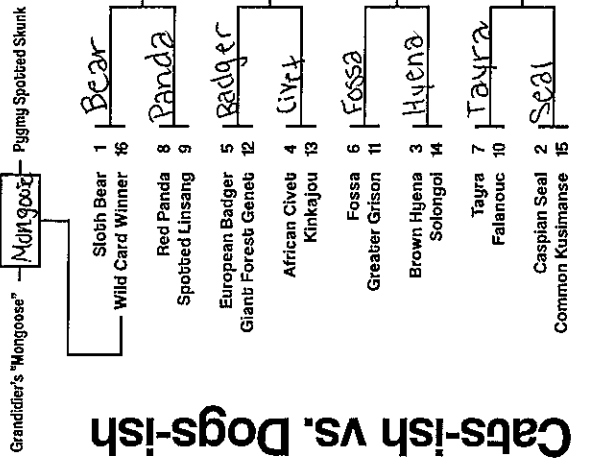

Cats-ish vs. Dogs-ish

WILD CARD	1 Point / 1
ROUND 1	1 Point Each / 32
ROUND 2	2 Points Each / 32
ROUND 3	3 Points Each / 24
ROUND 4	5 Points Each / 20
ROUND 5	8 Points Each / 16
CHAMPION	13 Points / 13
Total	138 max