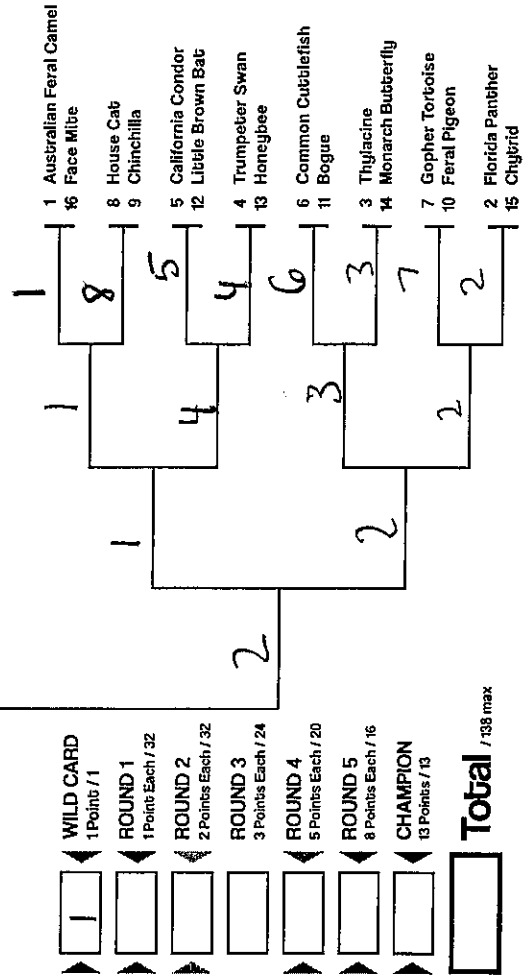

Double Trouble

Cats-ish vs. Dogs-ish

Anthroposcene

WILD CARD: 1 Point / 1

ROUND 1: 1 Point Each / 32

ROUND 2: 2 Points Each / 32

ROUND 3: 3 Points Each / 24

ROUND 4: 5 Points Each / 20